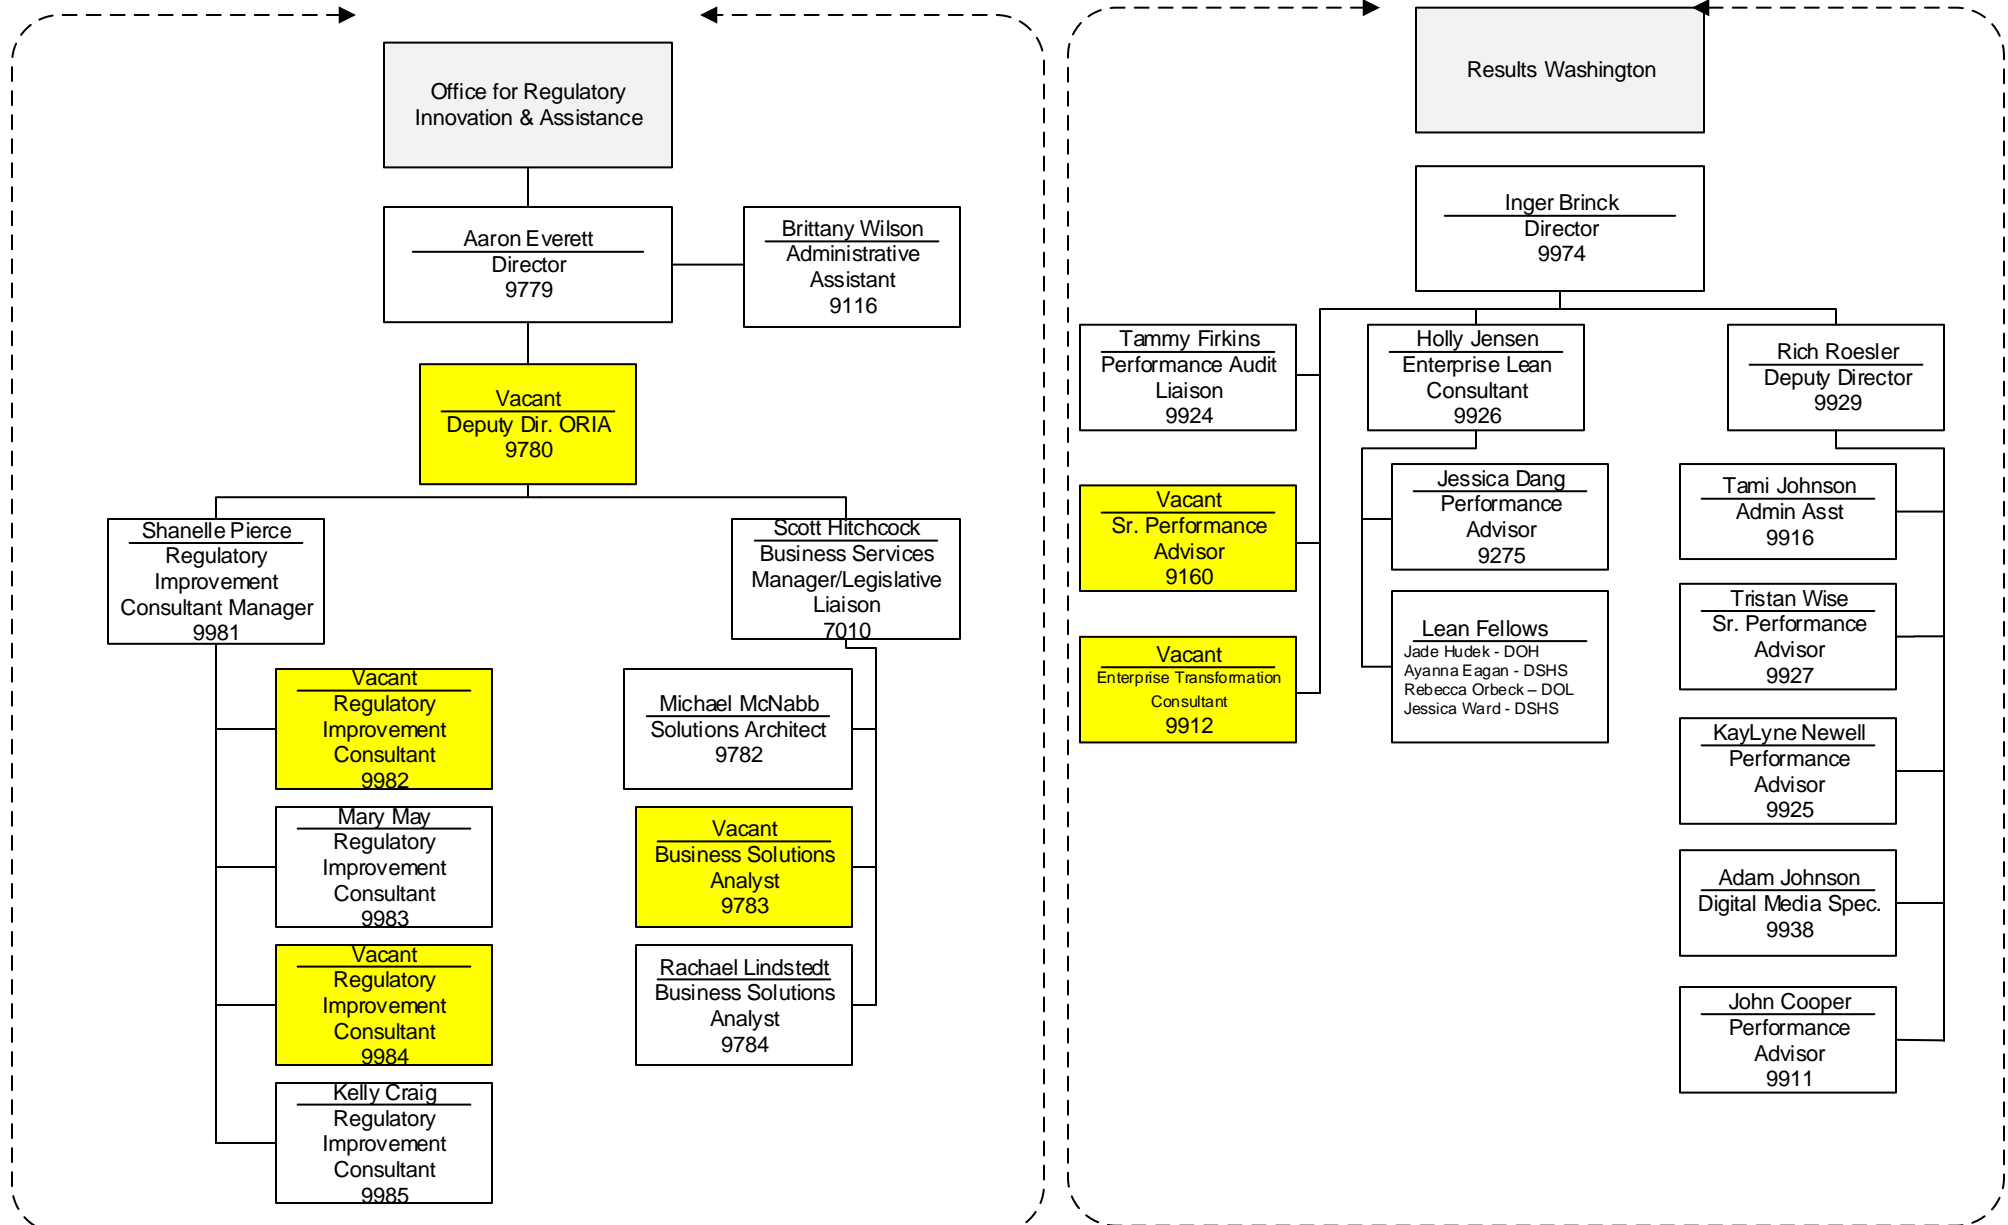

# Office of Financial Management Director's Office

[Back to OFM Overview](#)

# Office of Financial Management Forecasting and Research

Back to OFM  
Overview

Education Research Data Center

**Office of Financial Management  
State Human Resources**

# Governor's Special Projects/ Offices/Units Supported by Office of Financial Management

Jay Inslee  
Governor

David Schumacher  
Director  
0001

Governor's Policy Office  
(Click to see org. chart)

Back to OFM  
Overview

# Governor's Policy Office

[Back to OFM Overview](#)