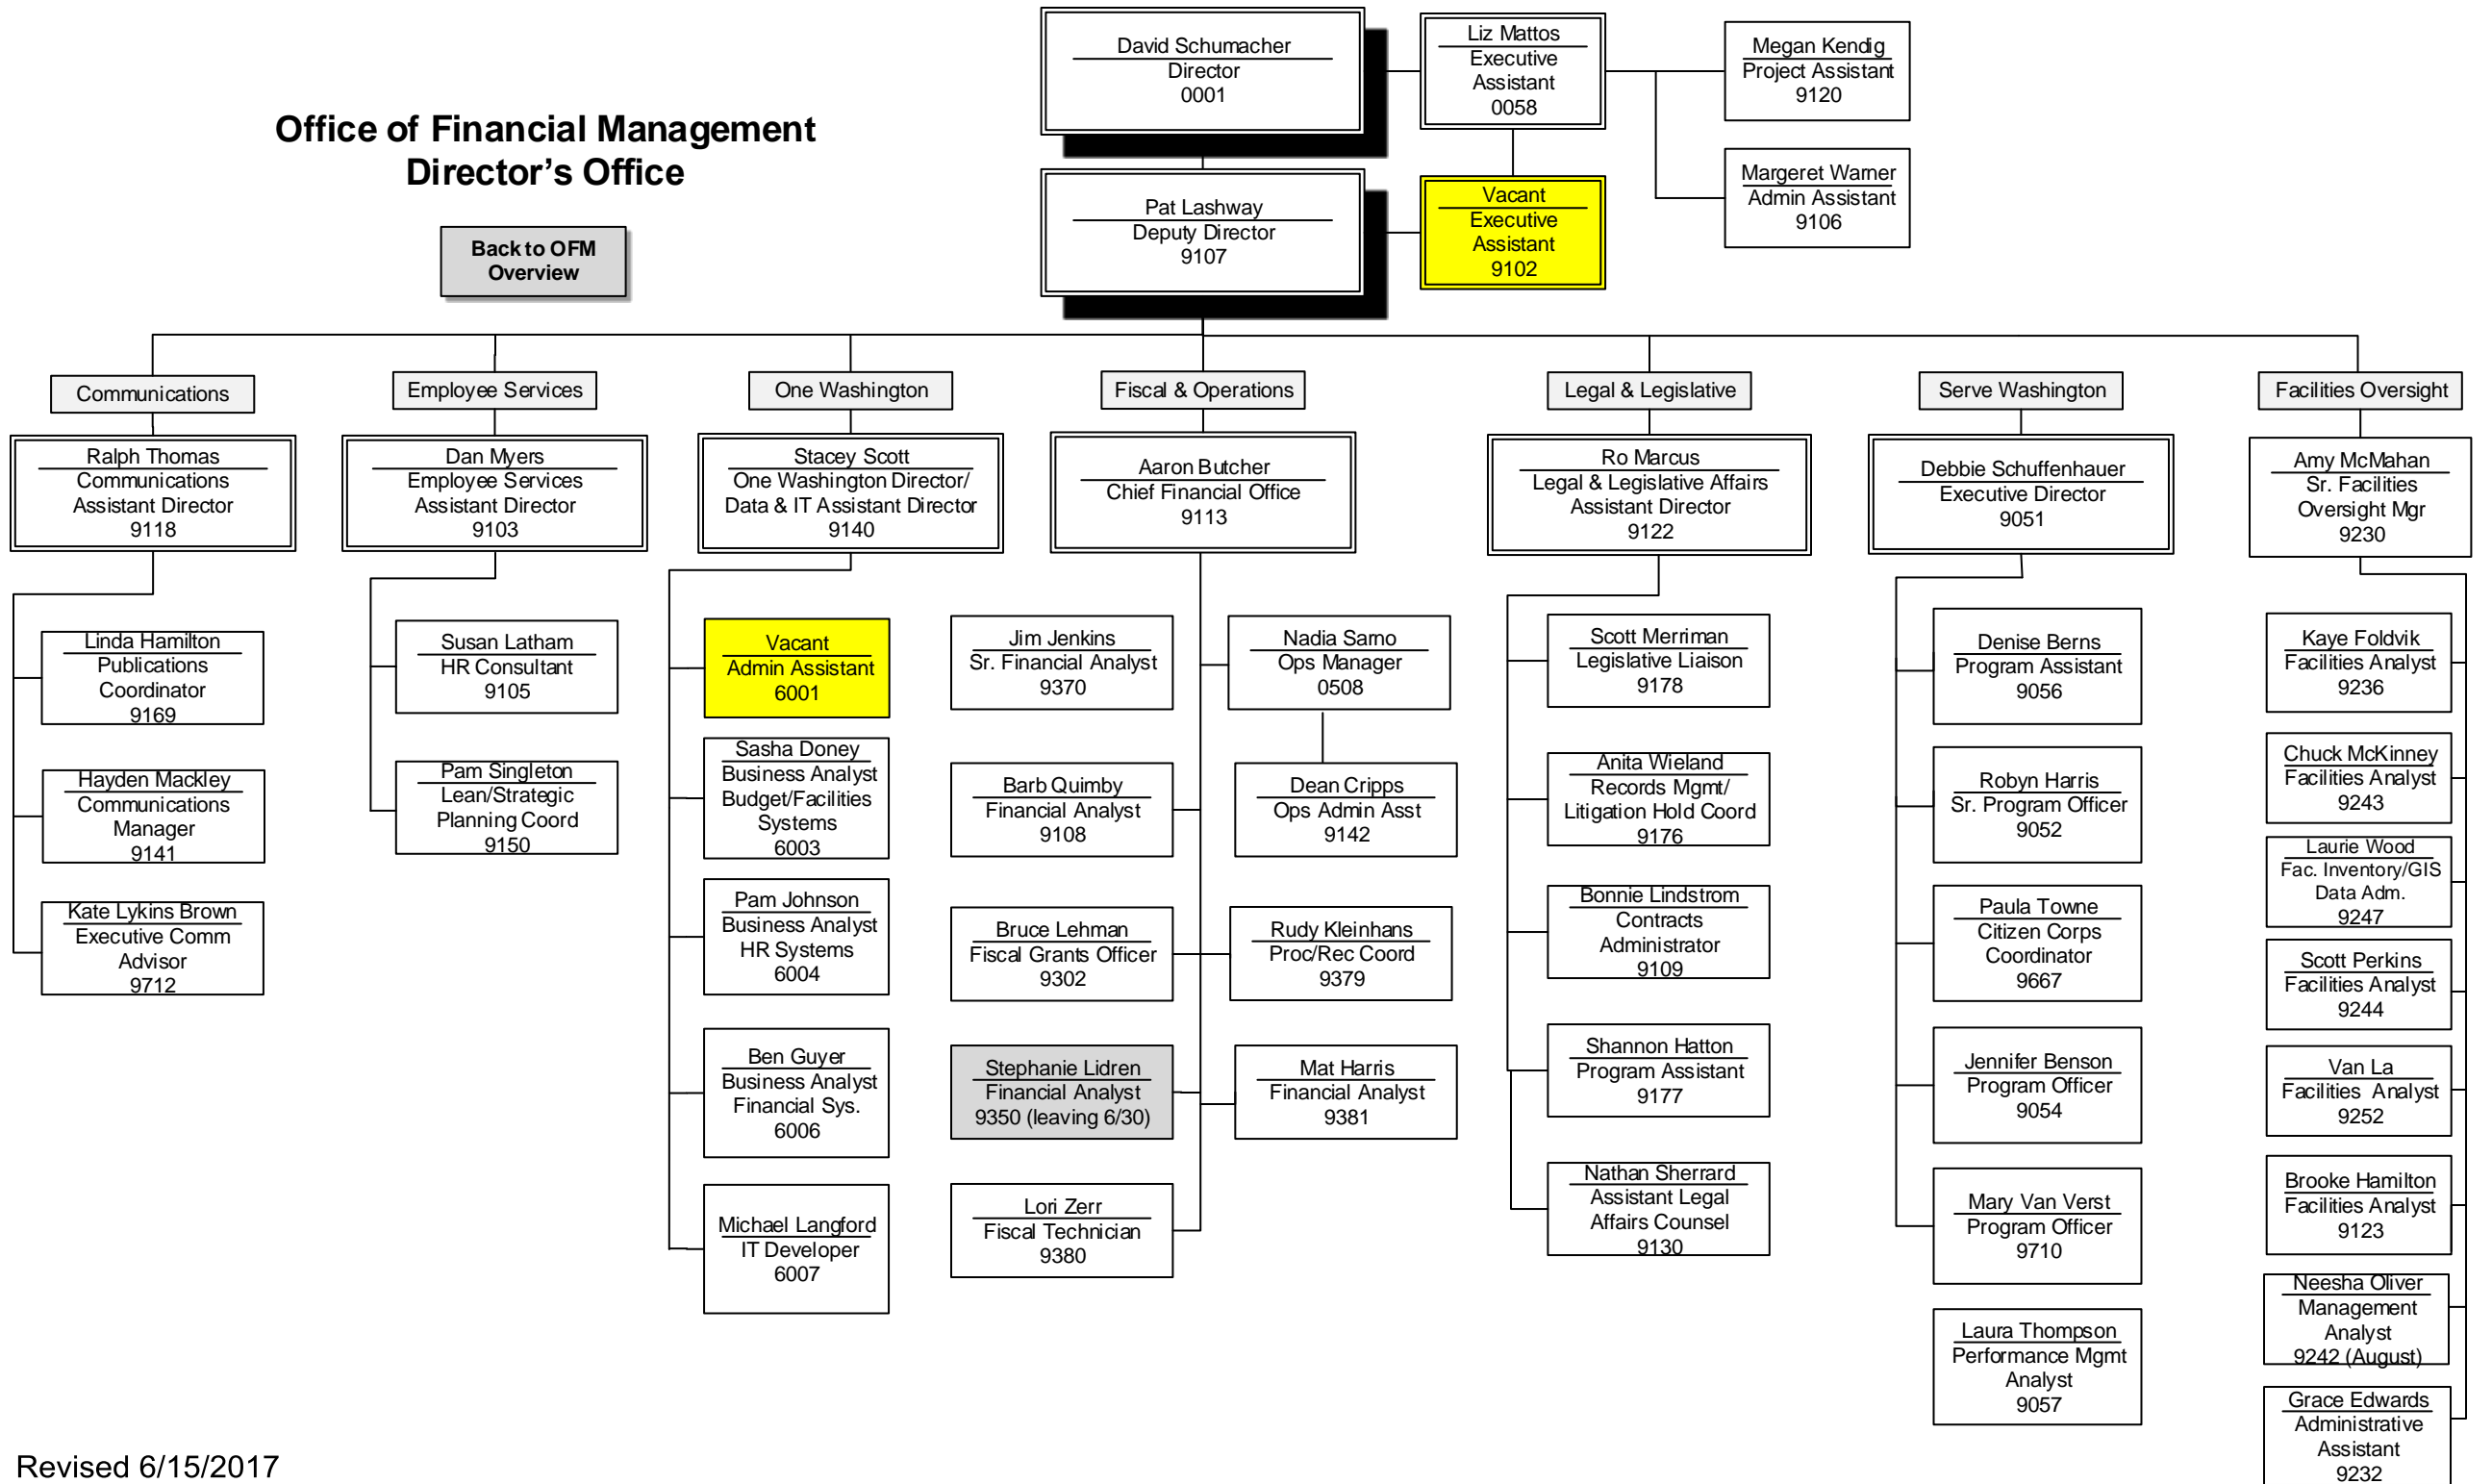

# Office of Financial Management Budget Division

[Back to OFM  
Overview](#)

Jim Crawford  
Assistant Director  
9201

# Office of Financial Management Director's Office

[Back to OFM Overview](#)