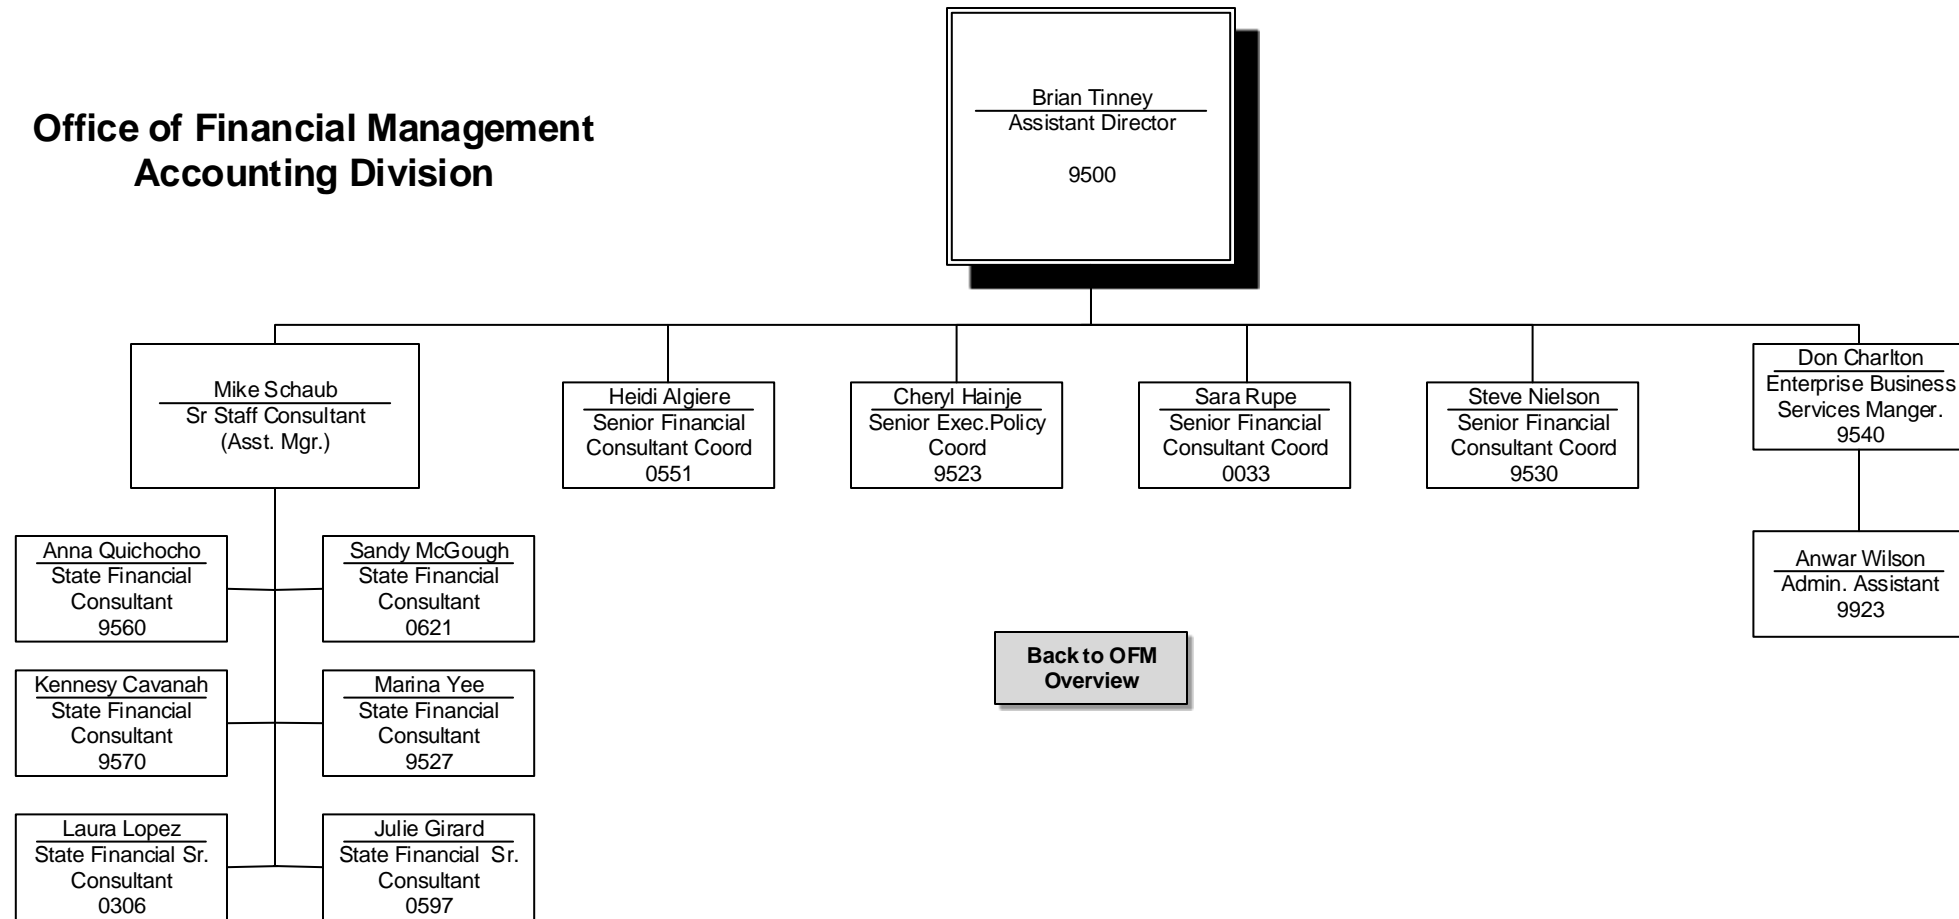

# Office of Financial Management

Click on division boxes to see divisional org charts.

**Other organizations supported by OFM:**

- Governor's Policy Office
- Results Washington
- Office of Regulatory & Innovation Assistance

**Office of Financial Management  
Accounting Division**

# Office of Financial Management Budget Division

[Back to OFM  
Overview](#)

Jim Crawford  
Assistant Director  
9201

# Office of Financial Management Director's Office

[Back to OFM Overview](#)