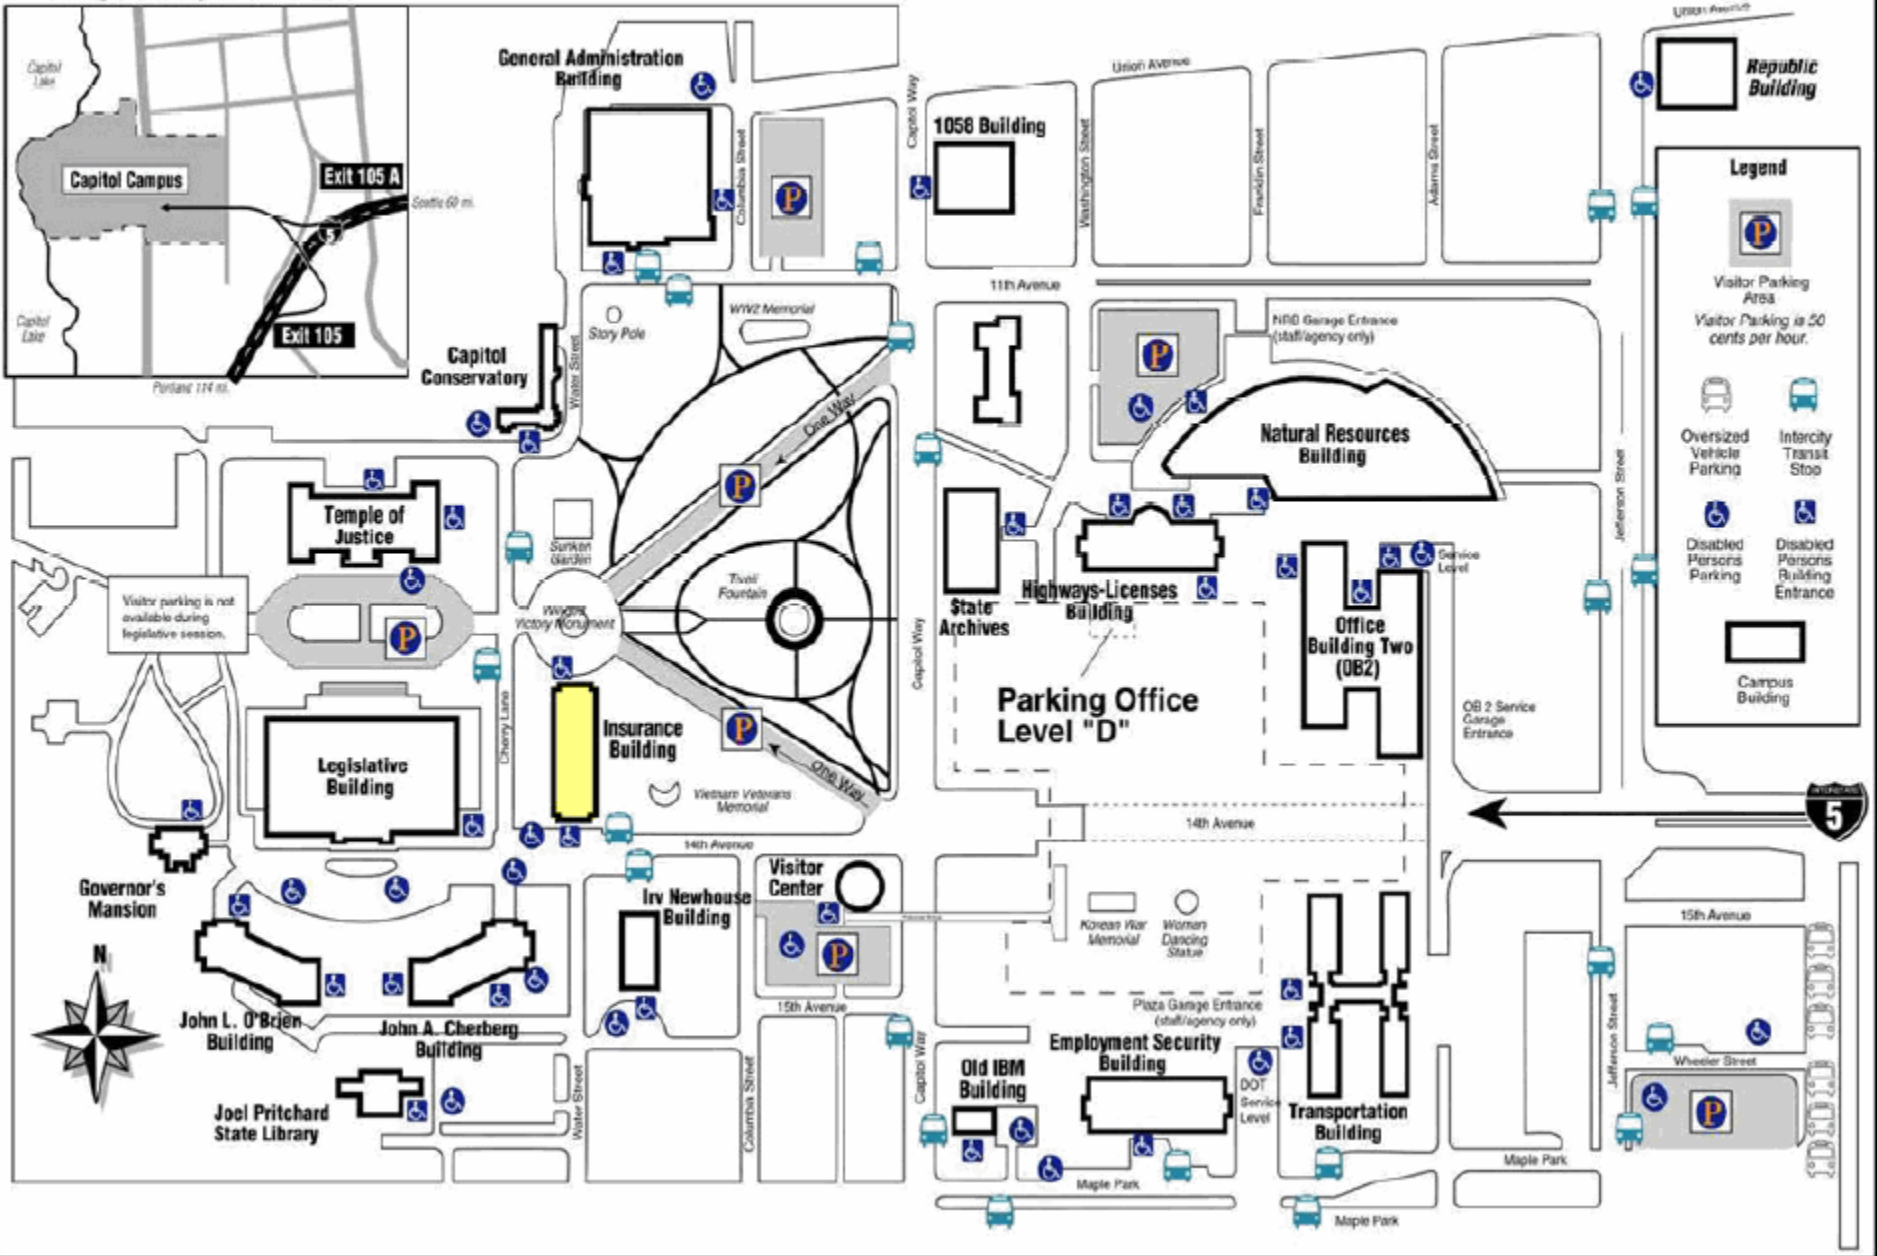

# Welcome to the Washington State Capitol Campus

## Getting to the Campus from Interstate 5

**Legend**

- Visitor Parking Area  
Visitor Parking is 50 cents per hour.
- Oversized Vehicle Parking
- Intercity Transit Stop
- Disabled Persons Parking
- Disabled Persons Building Entrance
- Campus Building