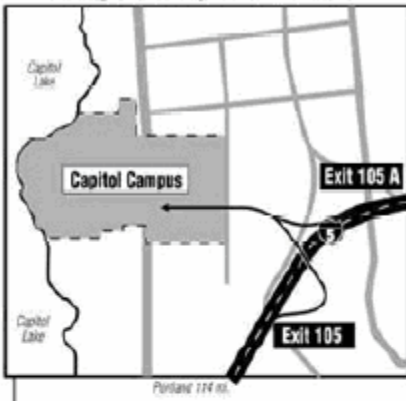

# Welcome to the Washington State Capitol Campus

## Getting to the Campus from Interstate 5

**Legend**

- Visitor Parking Area  
Visitor Parking is 50 cents per hour.
- Oversized Vehicle Parking
- Intercity Transit Stop
- Disabled Persons Parking
- Disabled Persons Building Entrance
- Campus Building