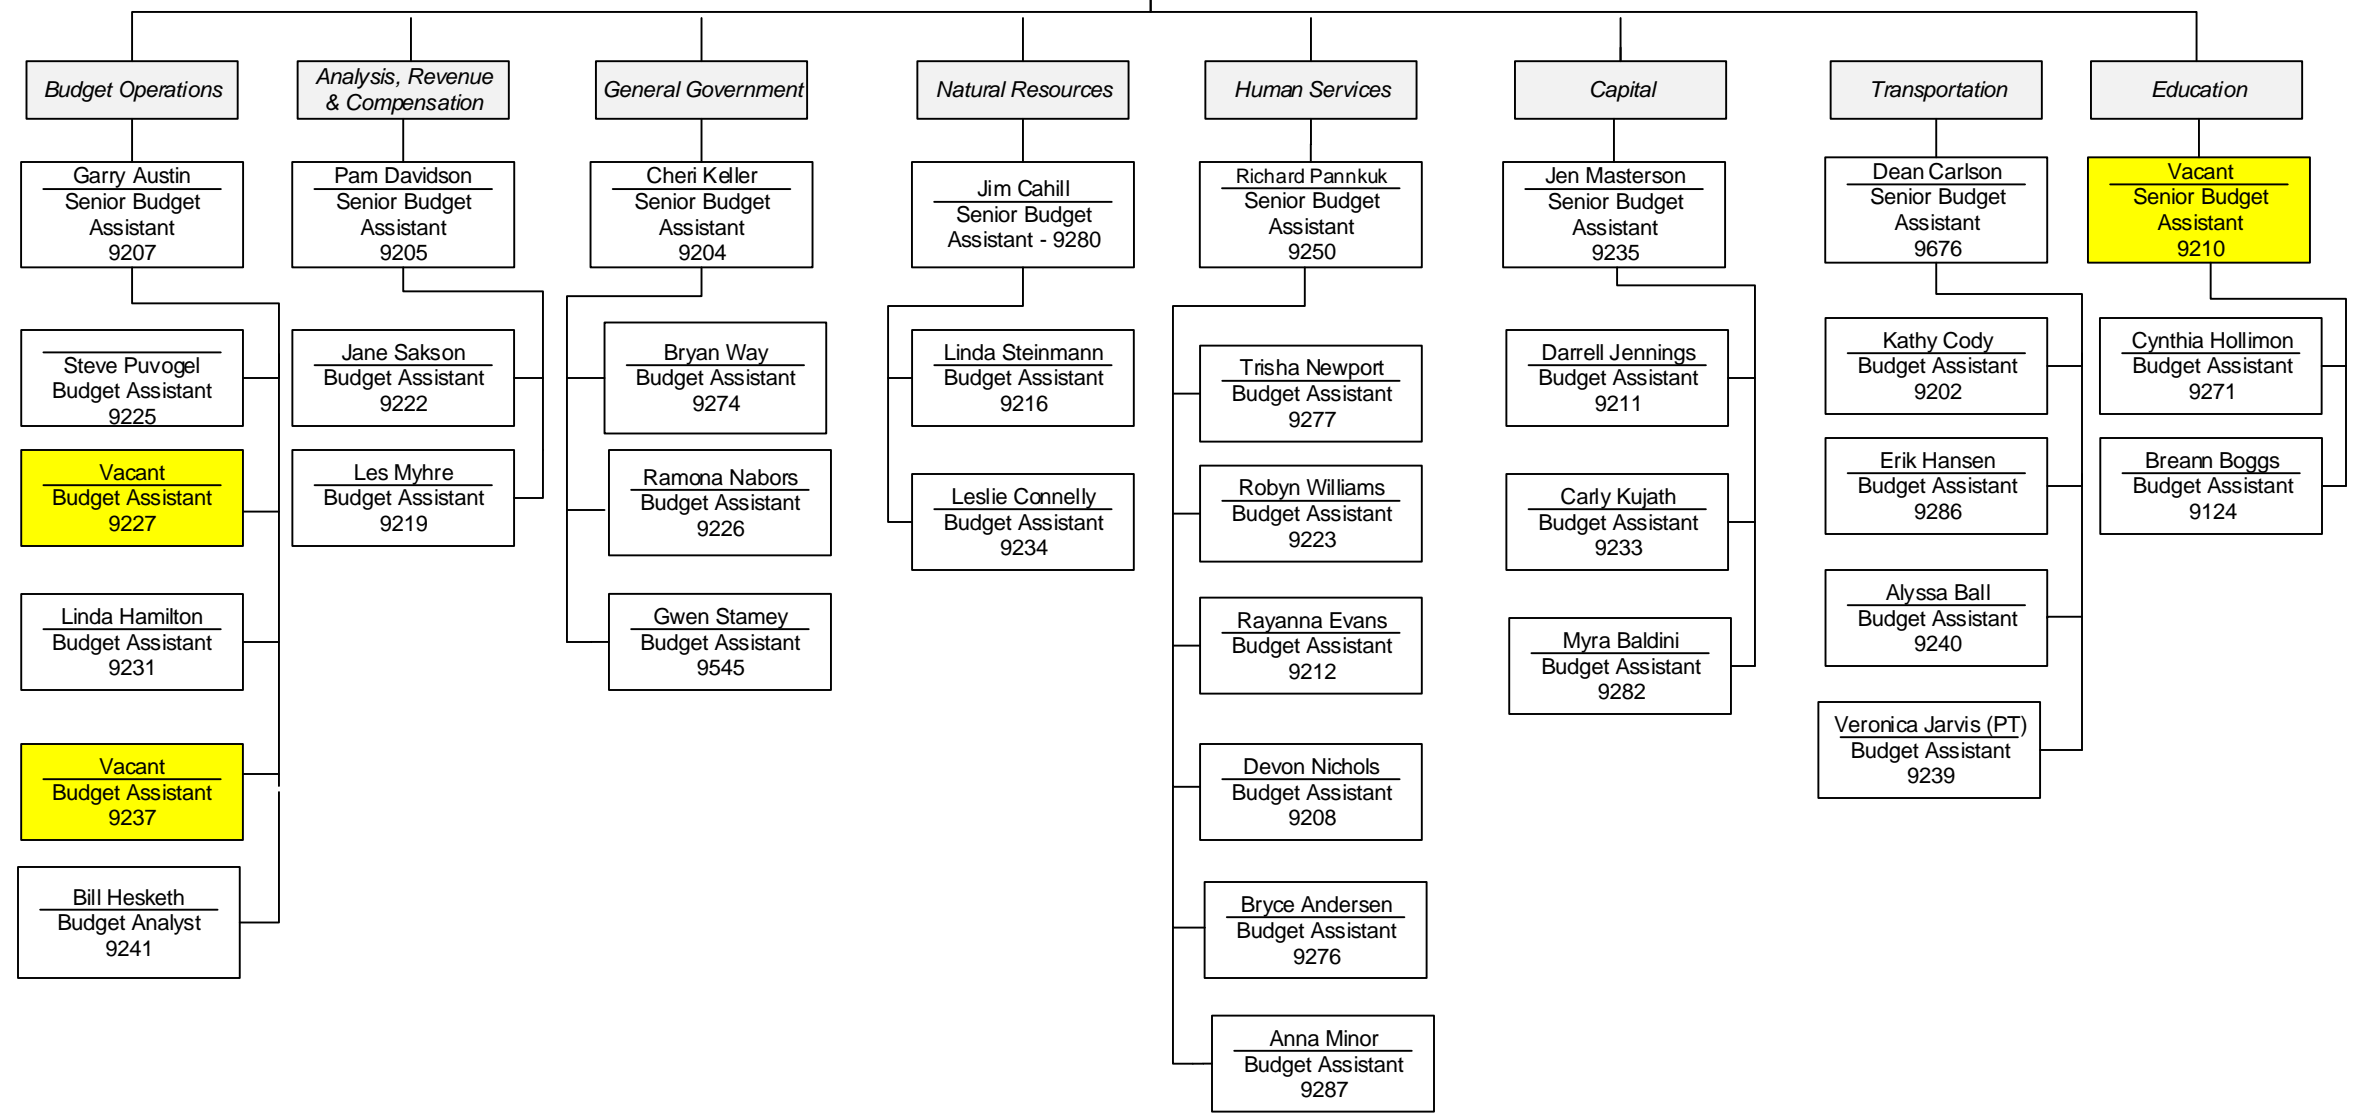

Office of Financial Management Budget Division

[Back to OFM
Overview](#)

Jim Crawford
Assistant Director
9201