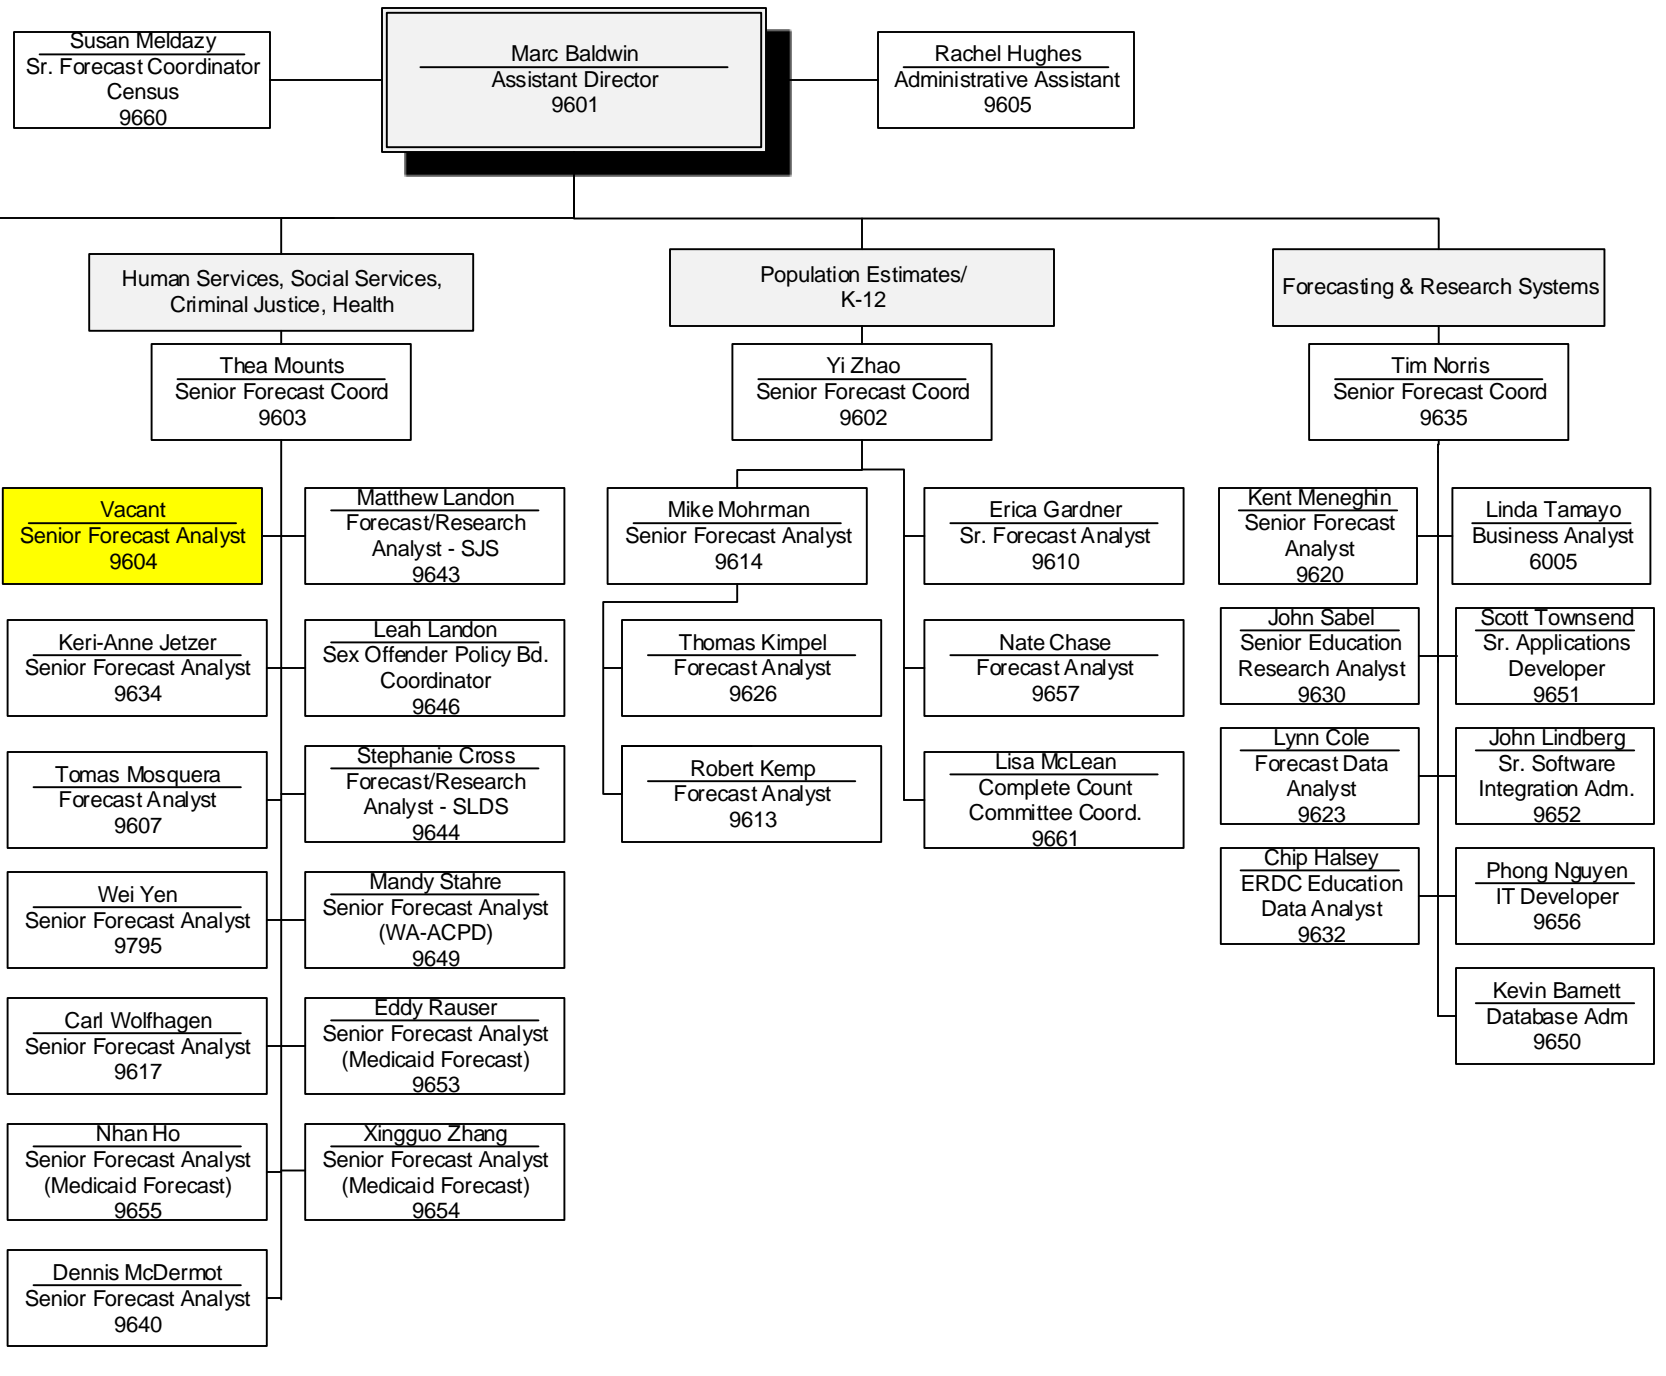

Office of Financial Management Forecasting and Research

**Back to OFM
Overview**

Education Research Data Center