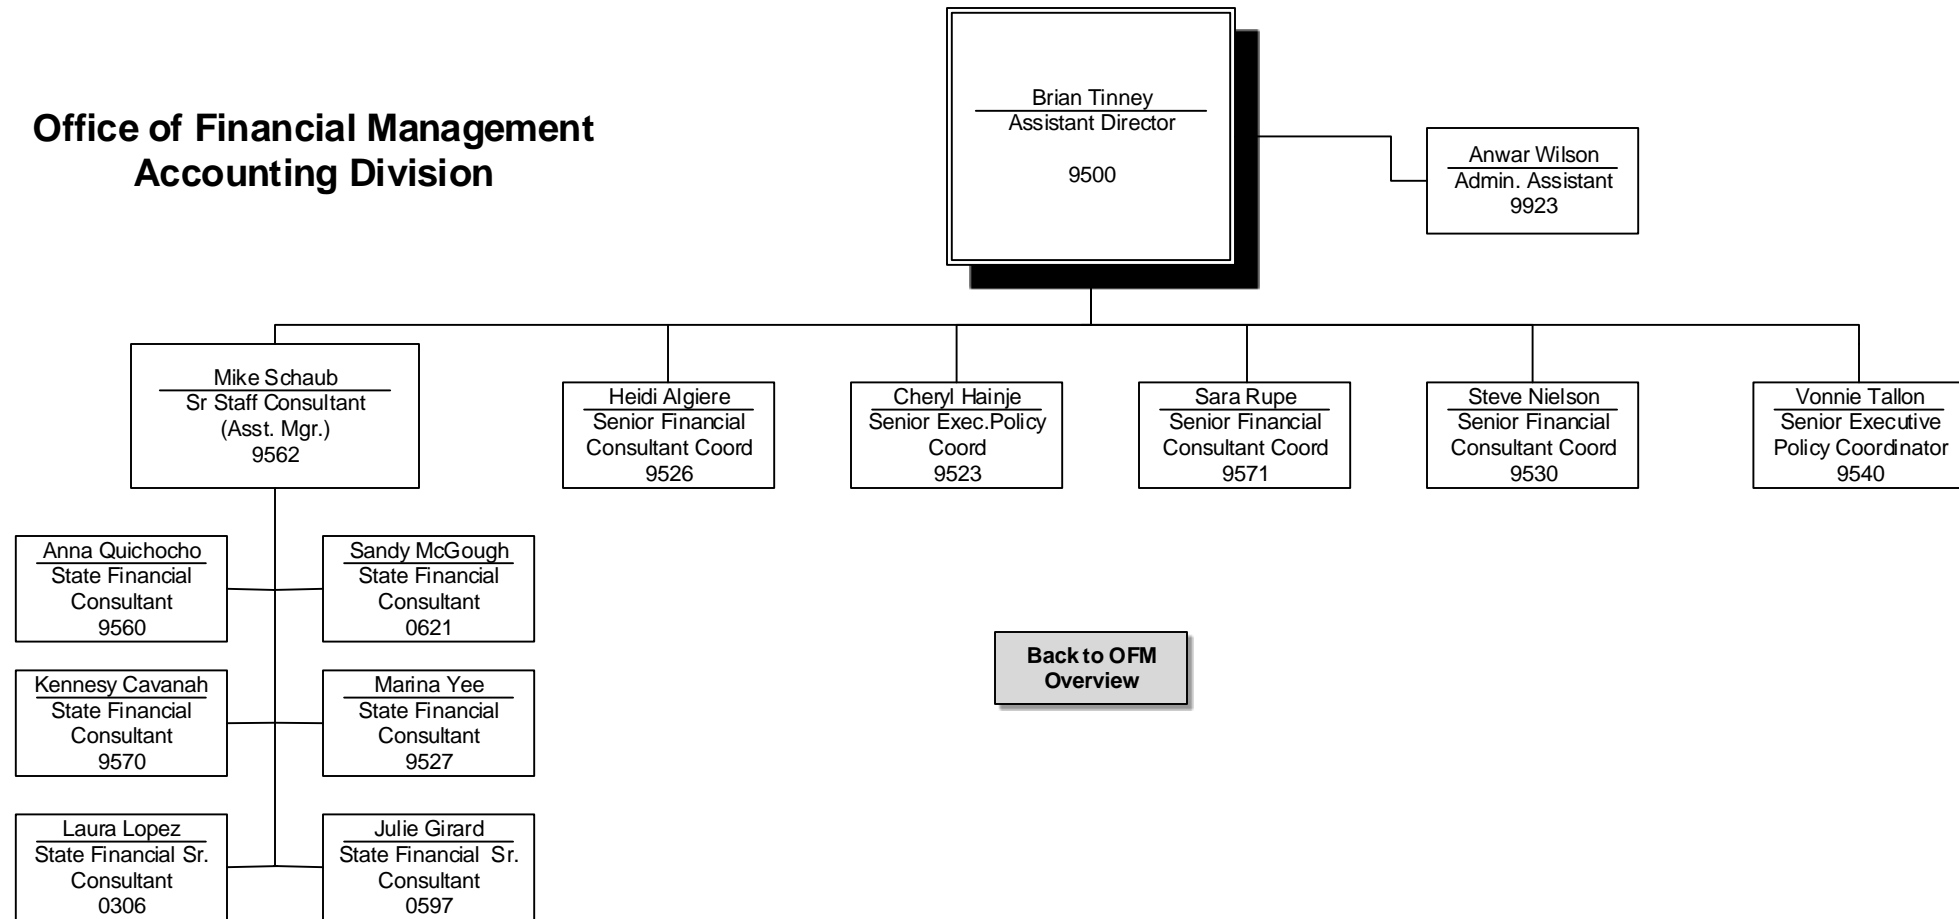

Office of Financial Management

Jay Inslee
Governor

David Schumacher
Director
(Appointed by Governor)

Patricia Lashway
Deputy Director

Click on division boxes to see divisional org charts.

**Office of Financial Management
Accounting Division**