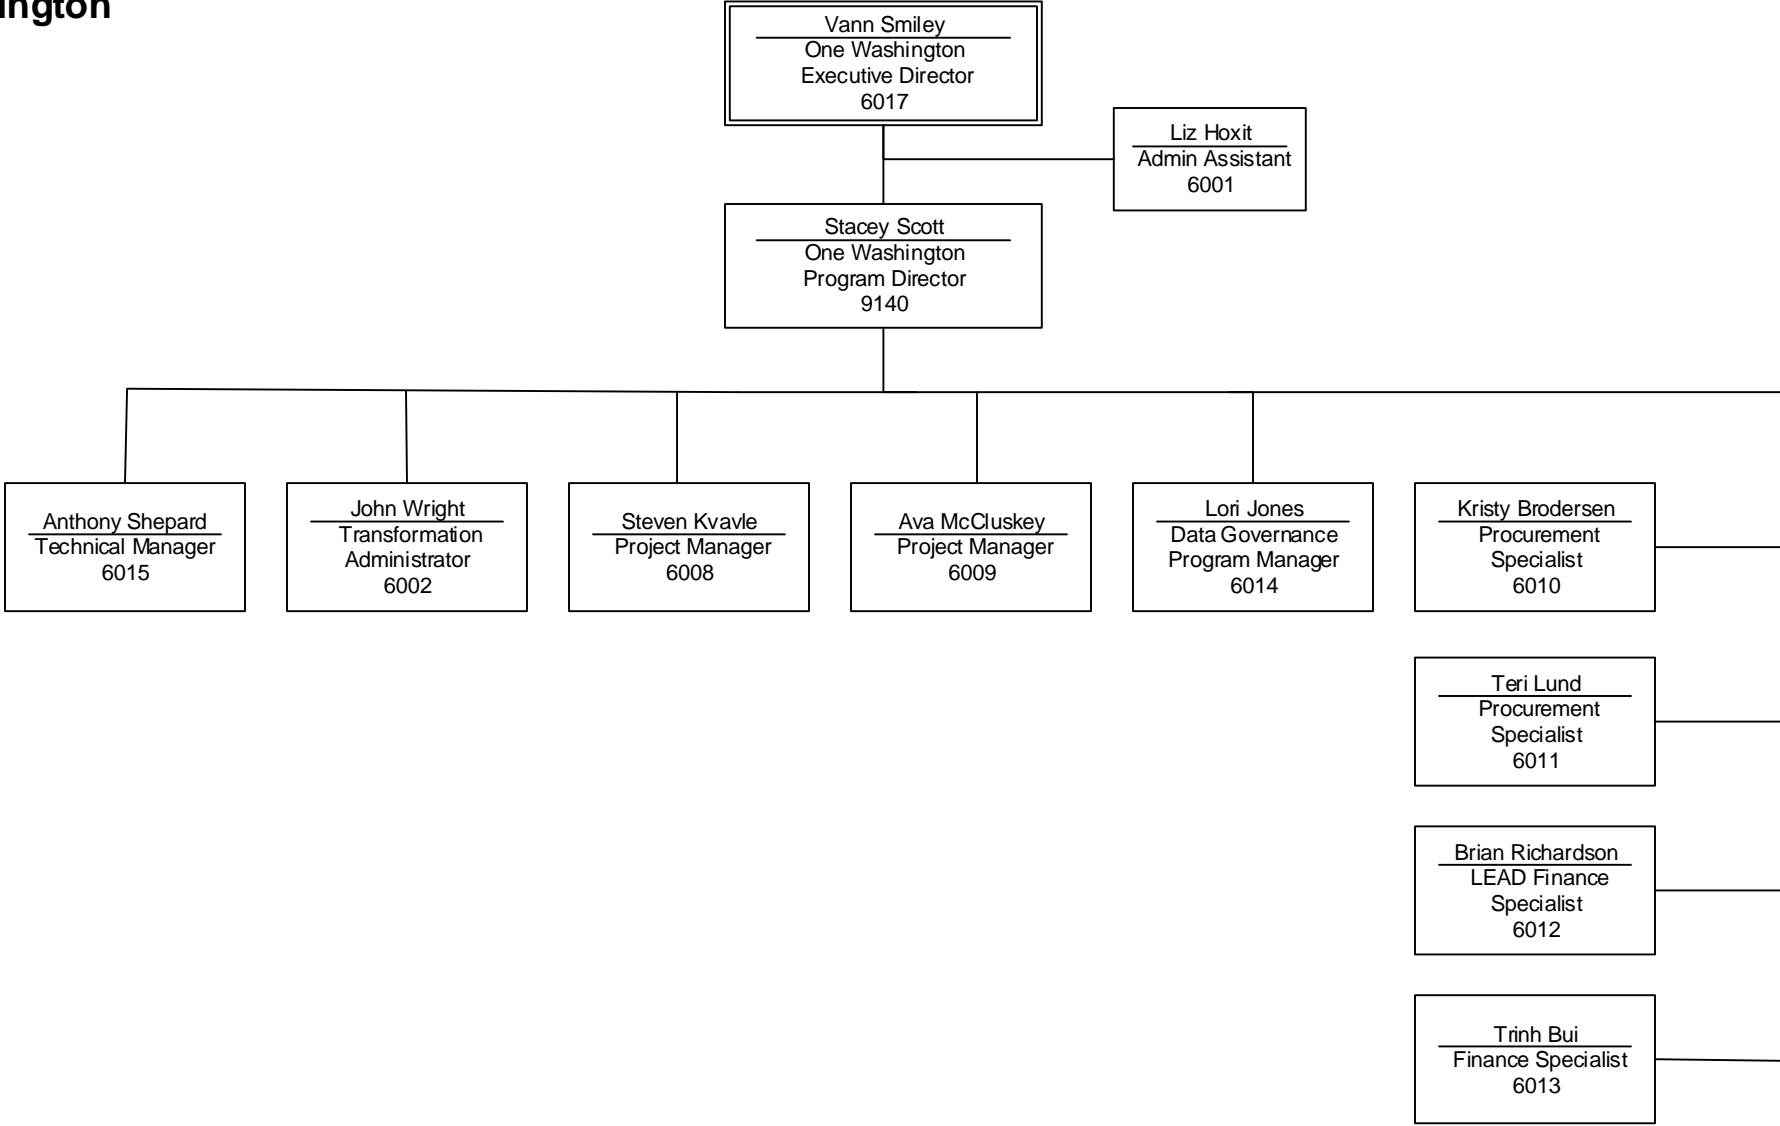

**Office of Financial Management
One Washington**