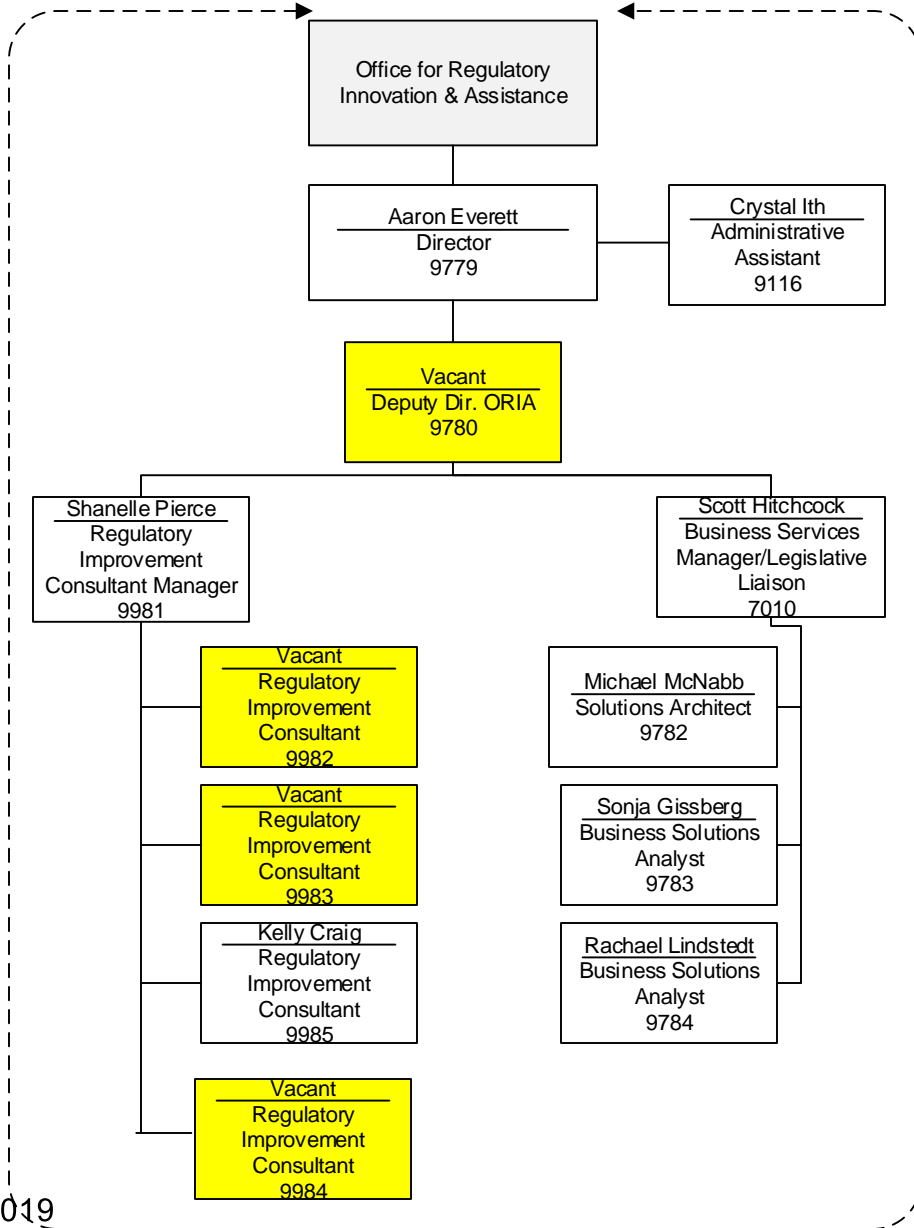

Office of Financial Management Technology Services & Facilities Planning

Back to Tech Svcs Fac Plng

Governor's Special Projects/ Offices/Units Supported by Office of Financial Management

Jay Inslee
Governor

David Schumacher
Director
0001

Governor's Policy Office
(Click to see org. chart)

[Back to OFM
Overview](#)

Reports to Chief of Staff

Reports to Chief of Staff

Governor's Policy Office

[Back to OFM Overview](#)