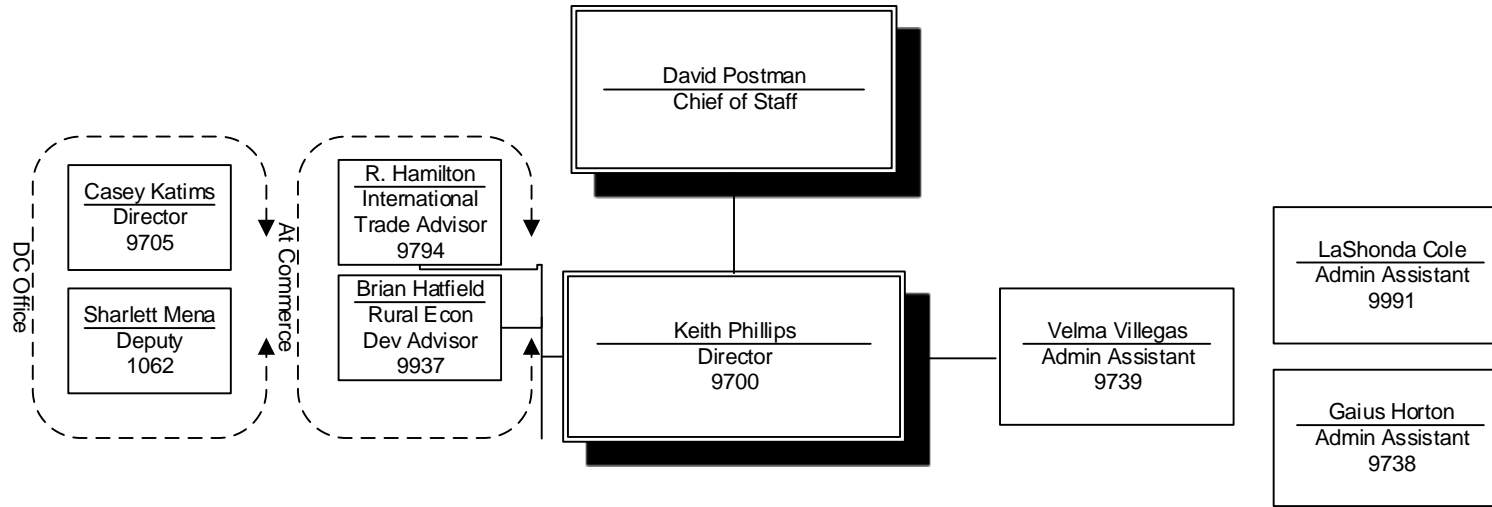

David Schumacher
Director
0001

Governor's Policy Office
(Click to see org. chart)

[Back to OFM
Overview](#)

Reports to Chief of Staff

Reports to Chief of Staff

Governor's Policy Office

[Back to OFM Overview](#)