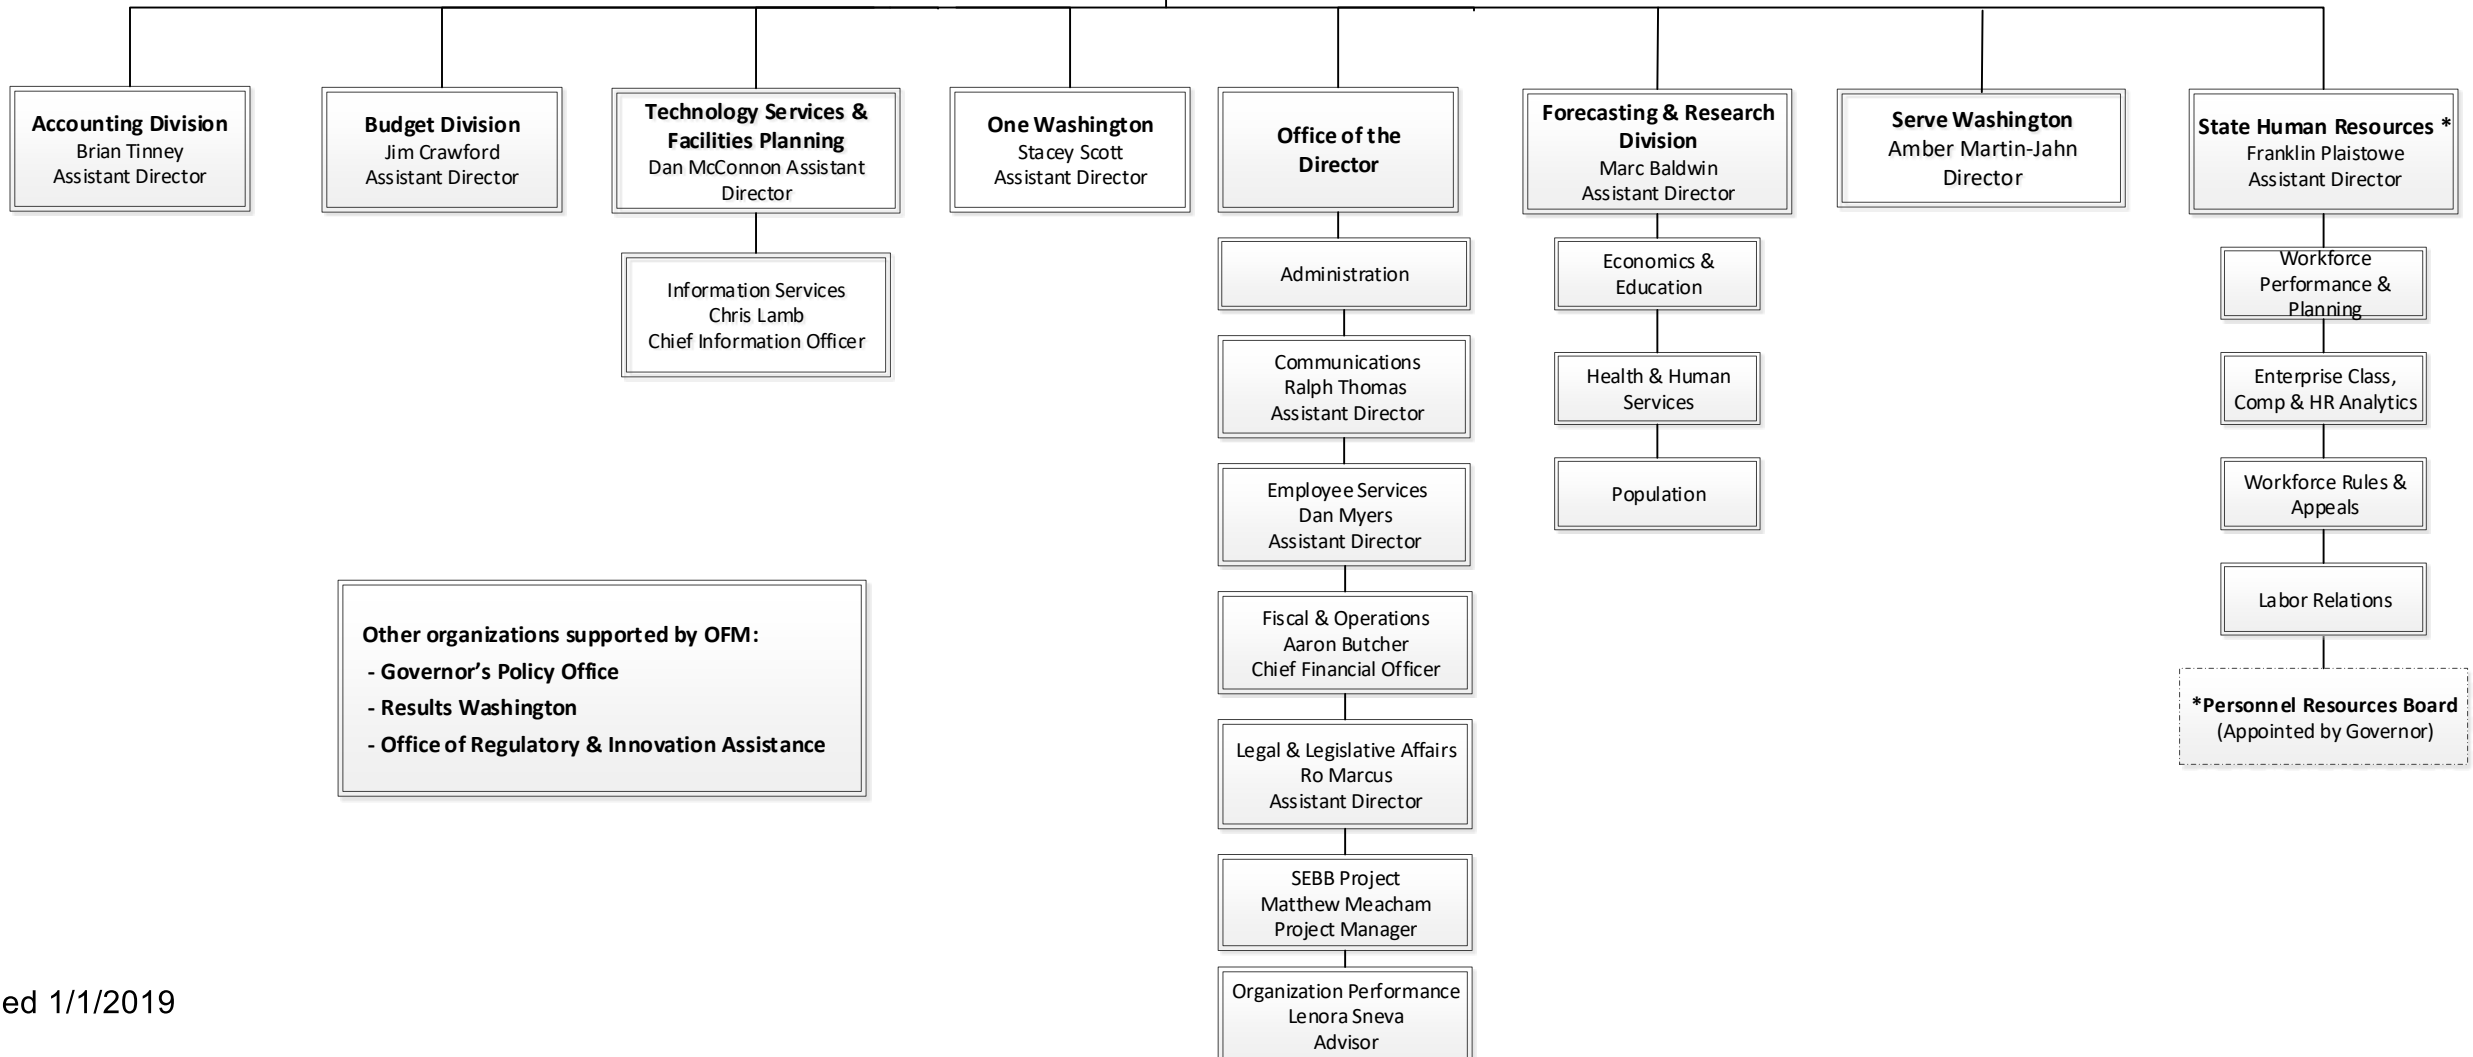

Office of Financial Management

Jay Inslee
Governor

David Schumacher
Director
(Appointed by Governor)

Patricia Lashway
Deputy Director

Click on division boxes to see divisional org charts.

**Office of Financial Management
Accounting Division**

Office of Financial Management Budget Division

[Back to OFM
Overview](#)

Jim Crawford
Assistant Director
9201

Office of Financial Management Director's Office

[Back to OFM
Overview](#)

Office of Financial Management
Serve Washington

David Schumacher
Director
0001

Governor's Policy Office
(Click to see org. chart)

[Back to OFM
Overview](#)

Reports to Chief of Staff

Reports to Chief of Staff

Governor's Policy Office

[Back to OFM Overview](#)