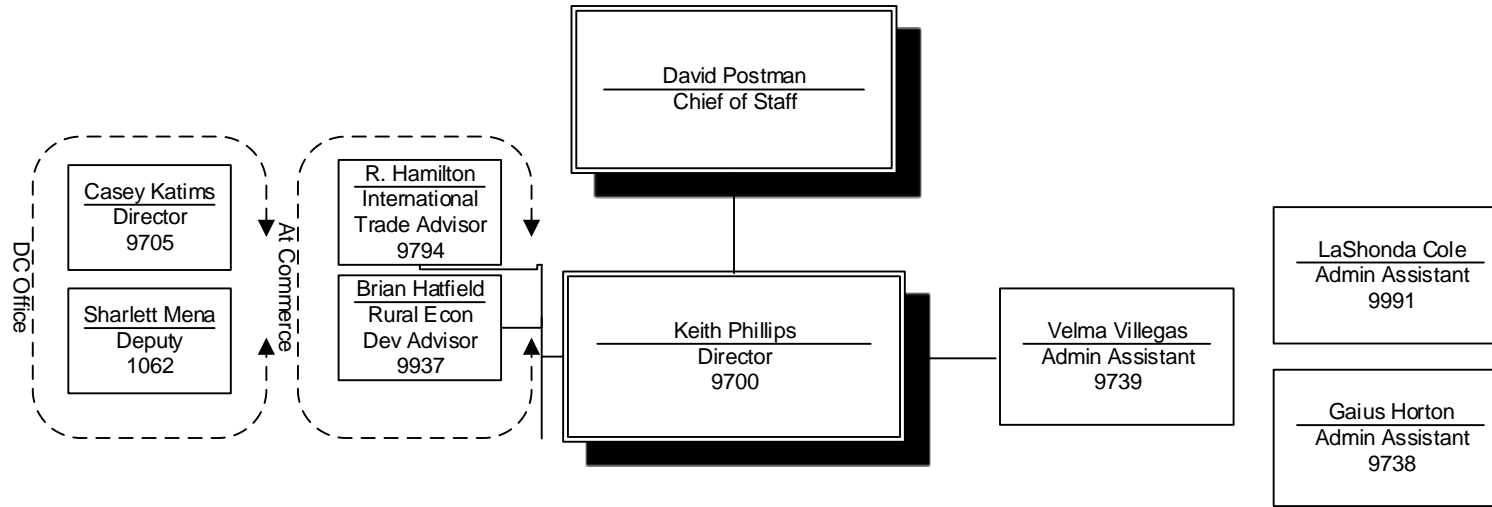

Governor's Policy Office

[Back to OFM Overview](#)

Climate, Energy & Carbon		Education & Workforce Development		General Government	Human Services	Government Ops & Public Safety	Health	Labor	Natural Resources & Environment		Outdoor Recreation & Economic Development	Transportation & Economic Development
Lauren McCloy Senior Policy Advisor 9713	Chris Davis Governor's Advisor on Carbon Markets 9936	Maddy Thompson Senior Policy Advisor 9788	John Aultman Senior Policy Advisor 9701	Sonja Hallum Senior Policy Advisor 9790	Sydney Forrester Senior Policy Advisor 9799	Sheri Sawyer Senior Policy Advisor 9785	Jason McGill Senior Policy Advisor 9994	Vacant Senior Policy Advisor 9792	Rob Duff Senior Policy Advisor 9709	JT Austin Senior Policy Advisor 9778	Jon Snyder Policy Advisor 9798	Charles Knutson Senior Policy Advisor 9789
Reed Schuler Sr. Policy Advisor 9939	RaShelle Davis Policy Advisor 9759			Jim Baumgart Policy Advisor 9706			Vacant Sr Policy Advisor 9940 (part-time)		Jennifer Hennessey Policy Advisor 9932			John Flanagan Policy Advisor 9941
							Rashima Gupta Sr Policy Advisor 9776