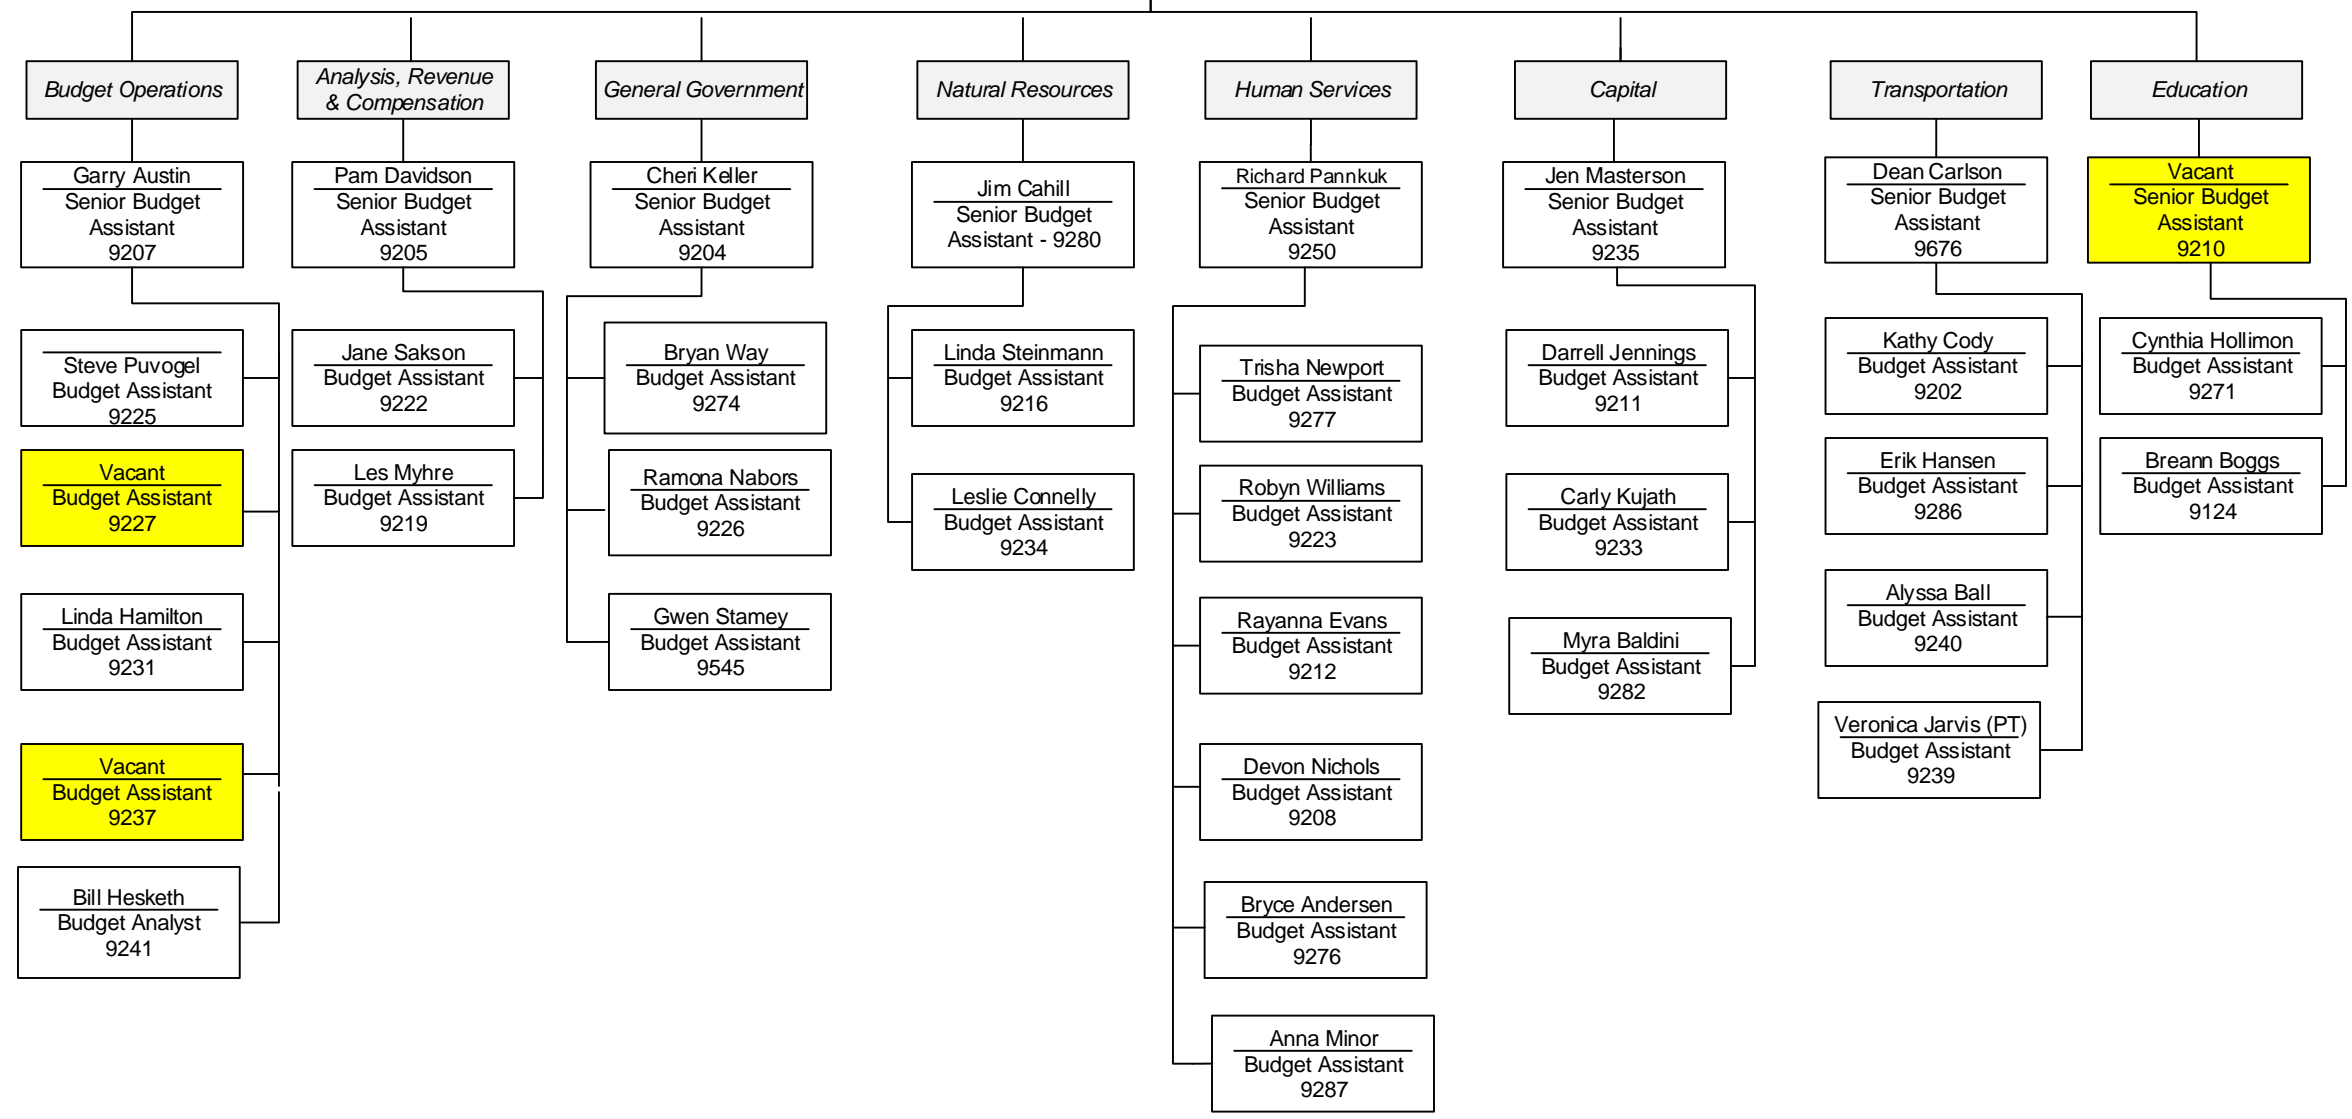

Office of Financial Management

Jay Inslee
Governor

David Schumacher
Director
(Appointed by Governor)

Patricia Lashway
Deputy Director

Click on division boxes to see divisional org charts.

**Office of Financial Management
Accounting Division**

Office of Financial Management Budget Division

[Back to OFM
Overview](#)

Jim Crawford
Assistant Director
9201

Office of Financial Management Director's Office

[Back to OFM
Overview](#)

Office of Financial Management
Serve Washington