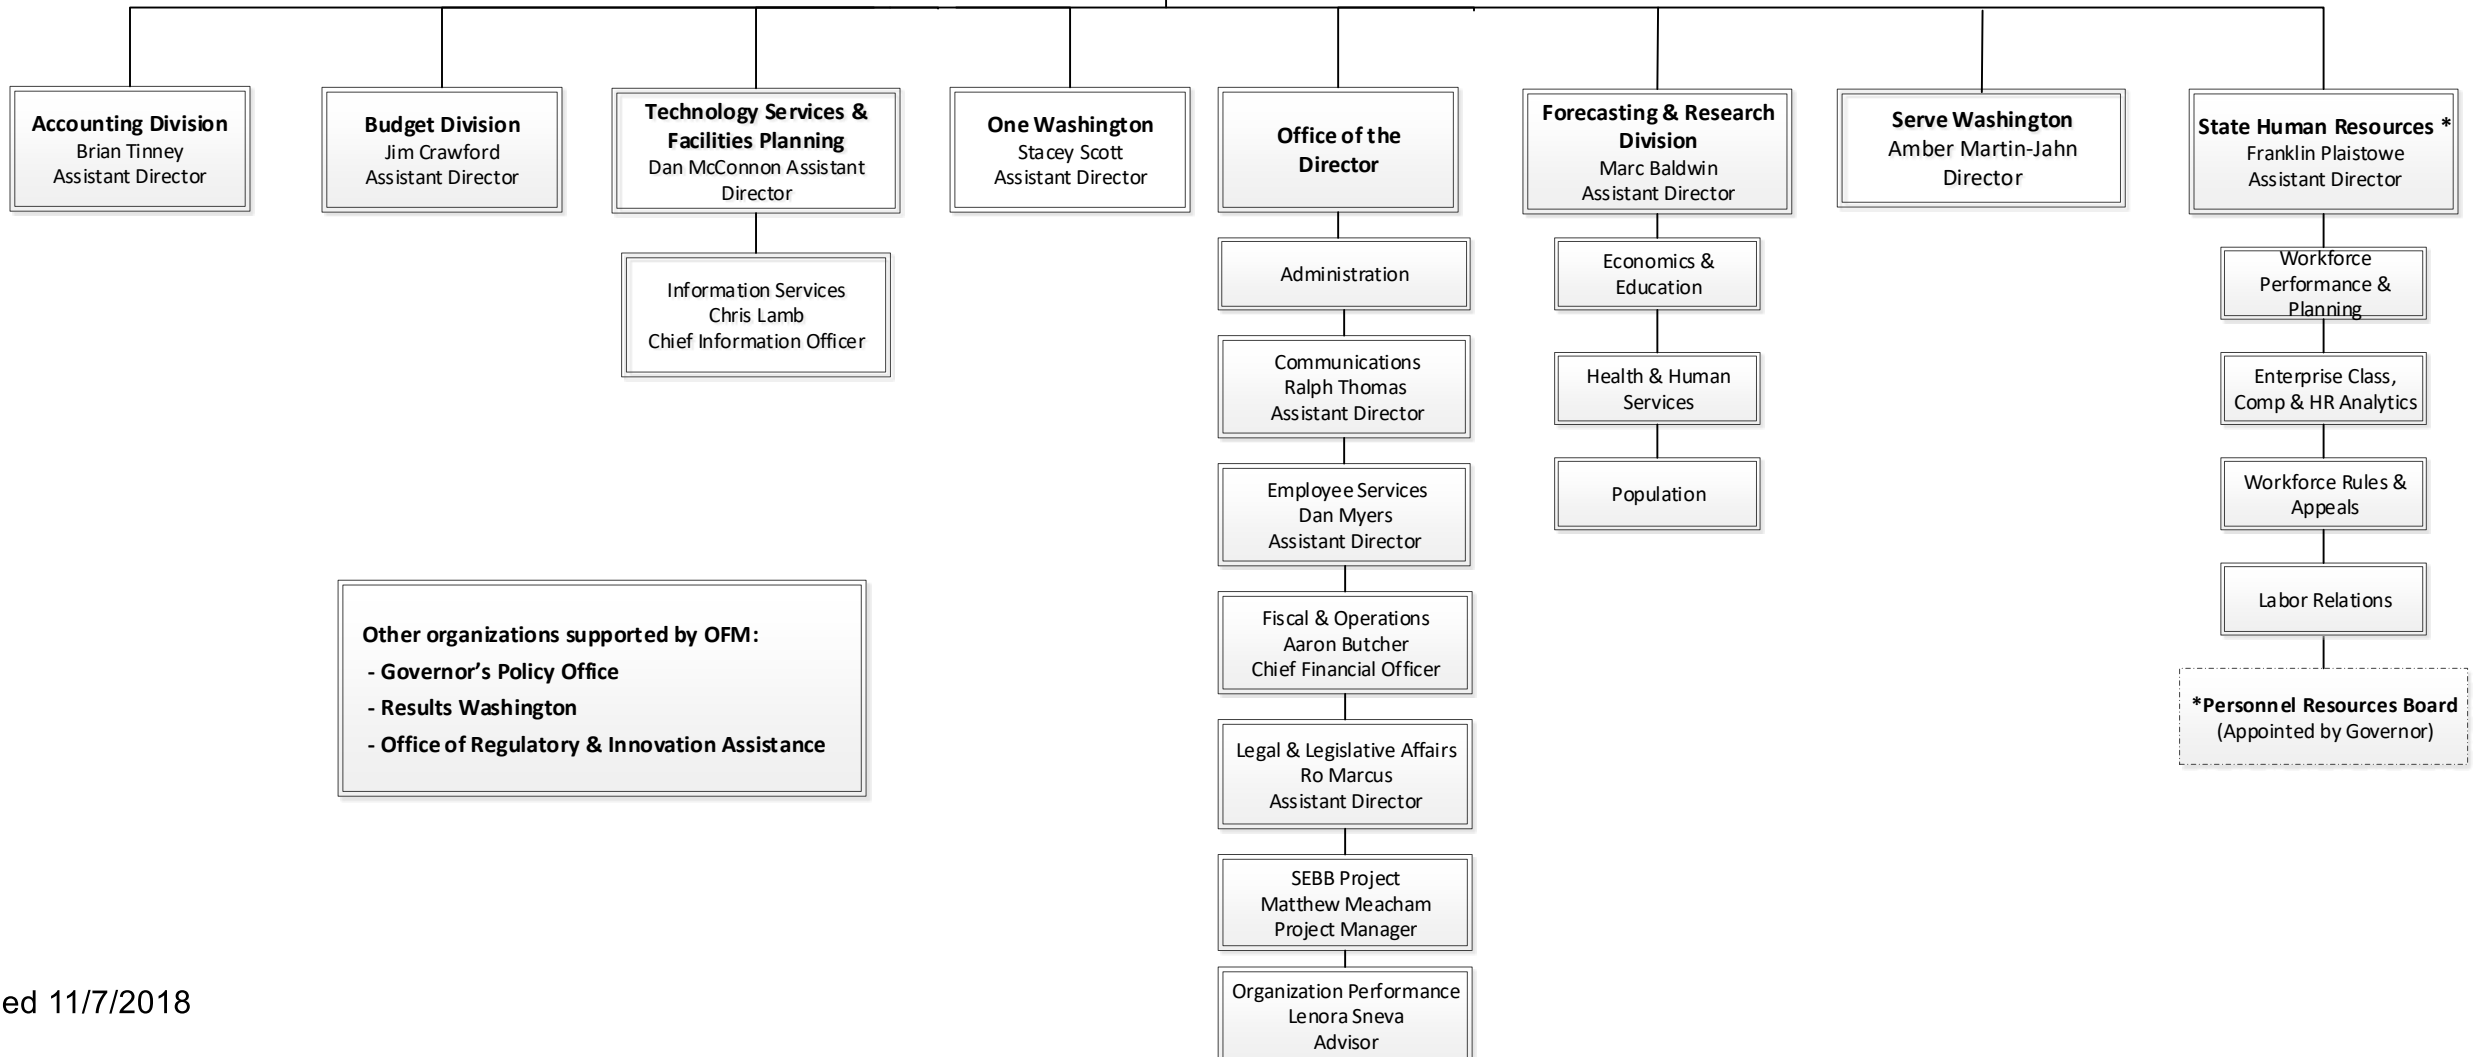

# Office of Financial Management

**Jay Inslee**  
Governor

**David Schumacher**  
Director  
(Appointed by Governor)

**Patricia Lashway**  
Deputy Director

Click on division boxes to see divisional org charts.

**Office of Financial Management  
Accounting Division**

# Office of Financial Management Budget Division

[Back to OFM  
Overview](#)

Jim Crawford  
Assistant Director  
9201

# Office of Financial Management Director's Office

[Back to OFM  
Overview](#)