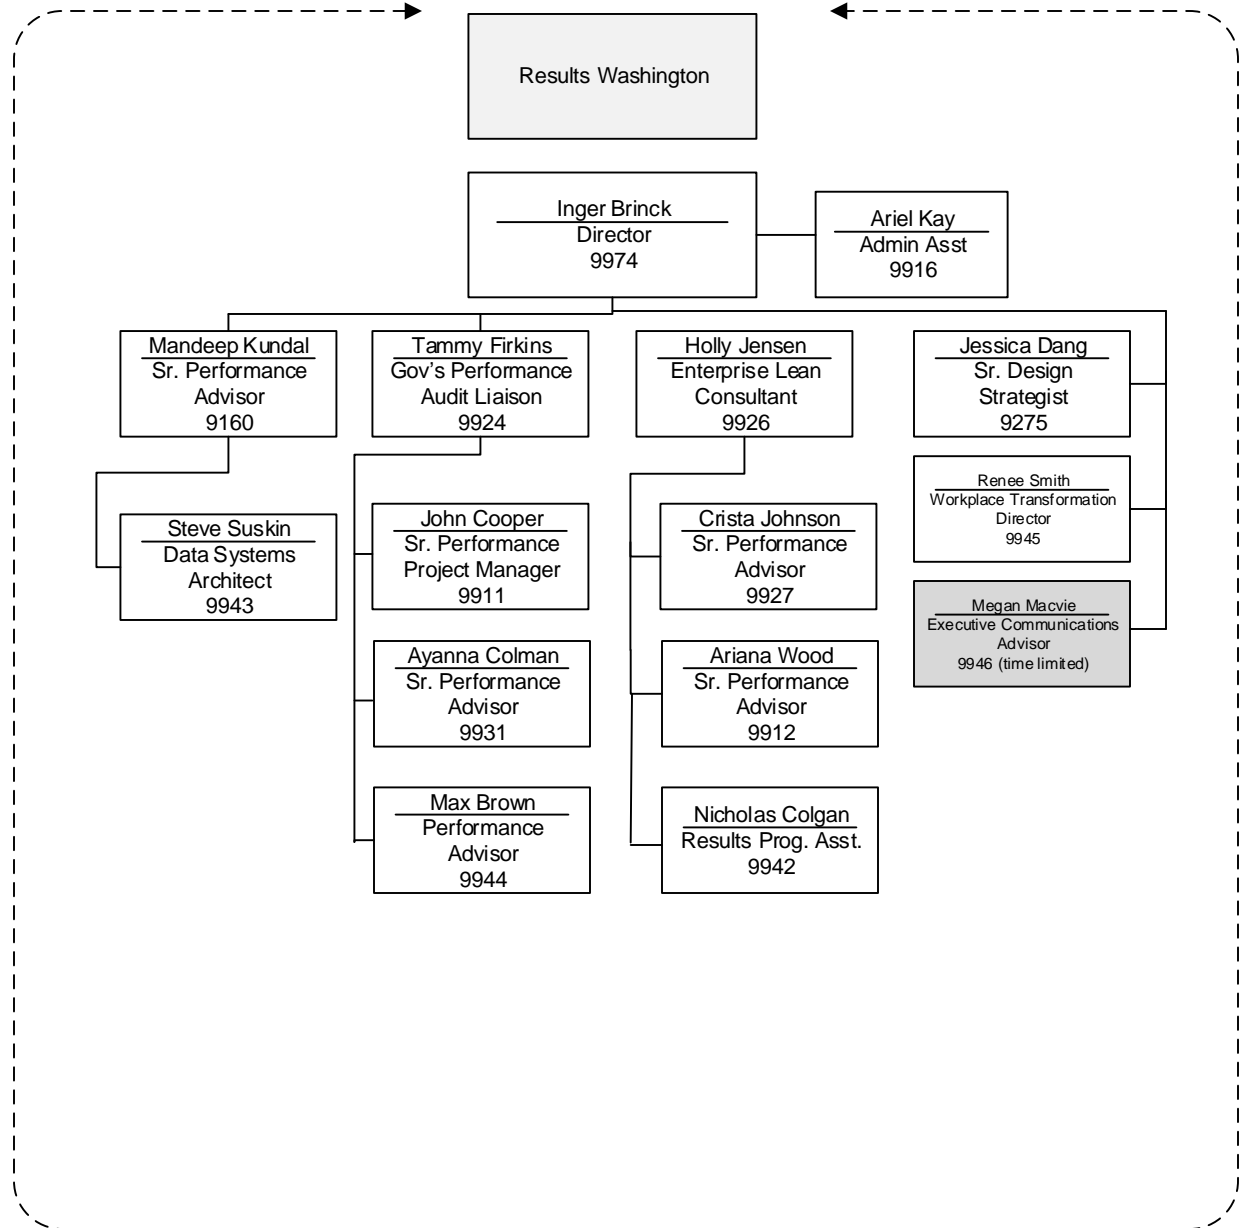

Reports to Chief of Staff