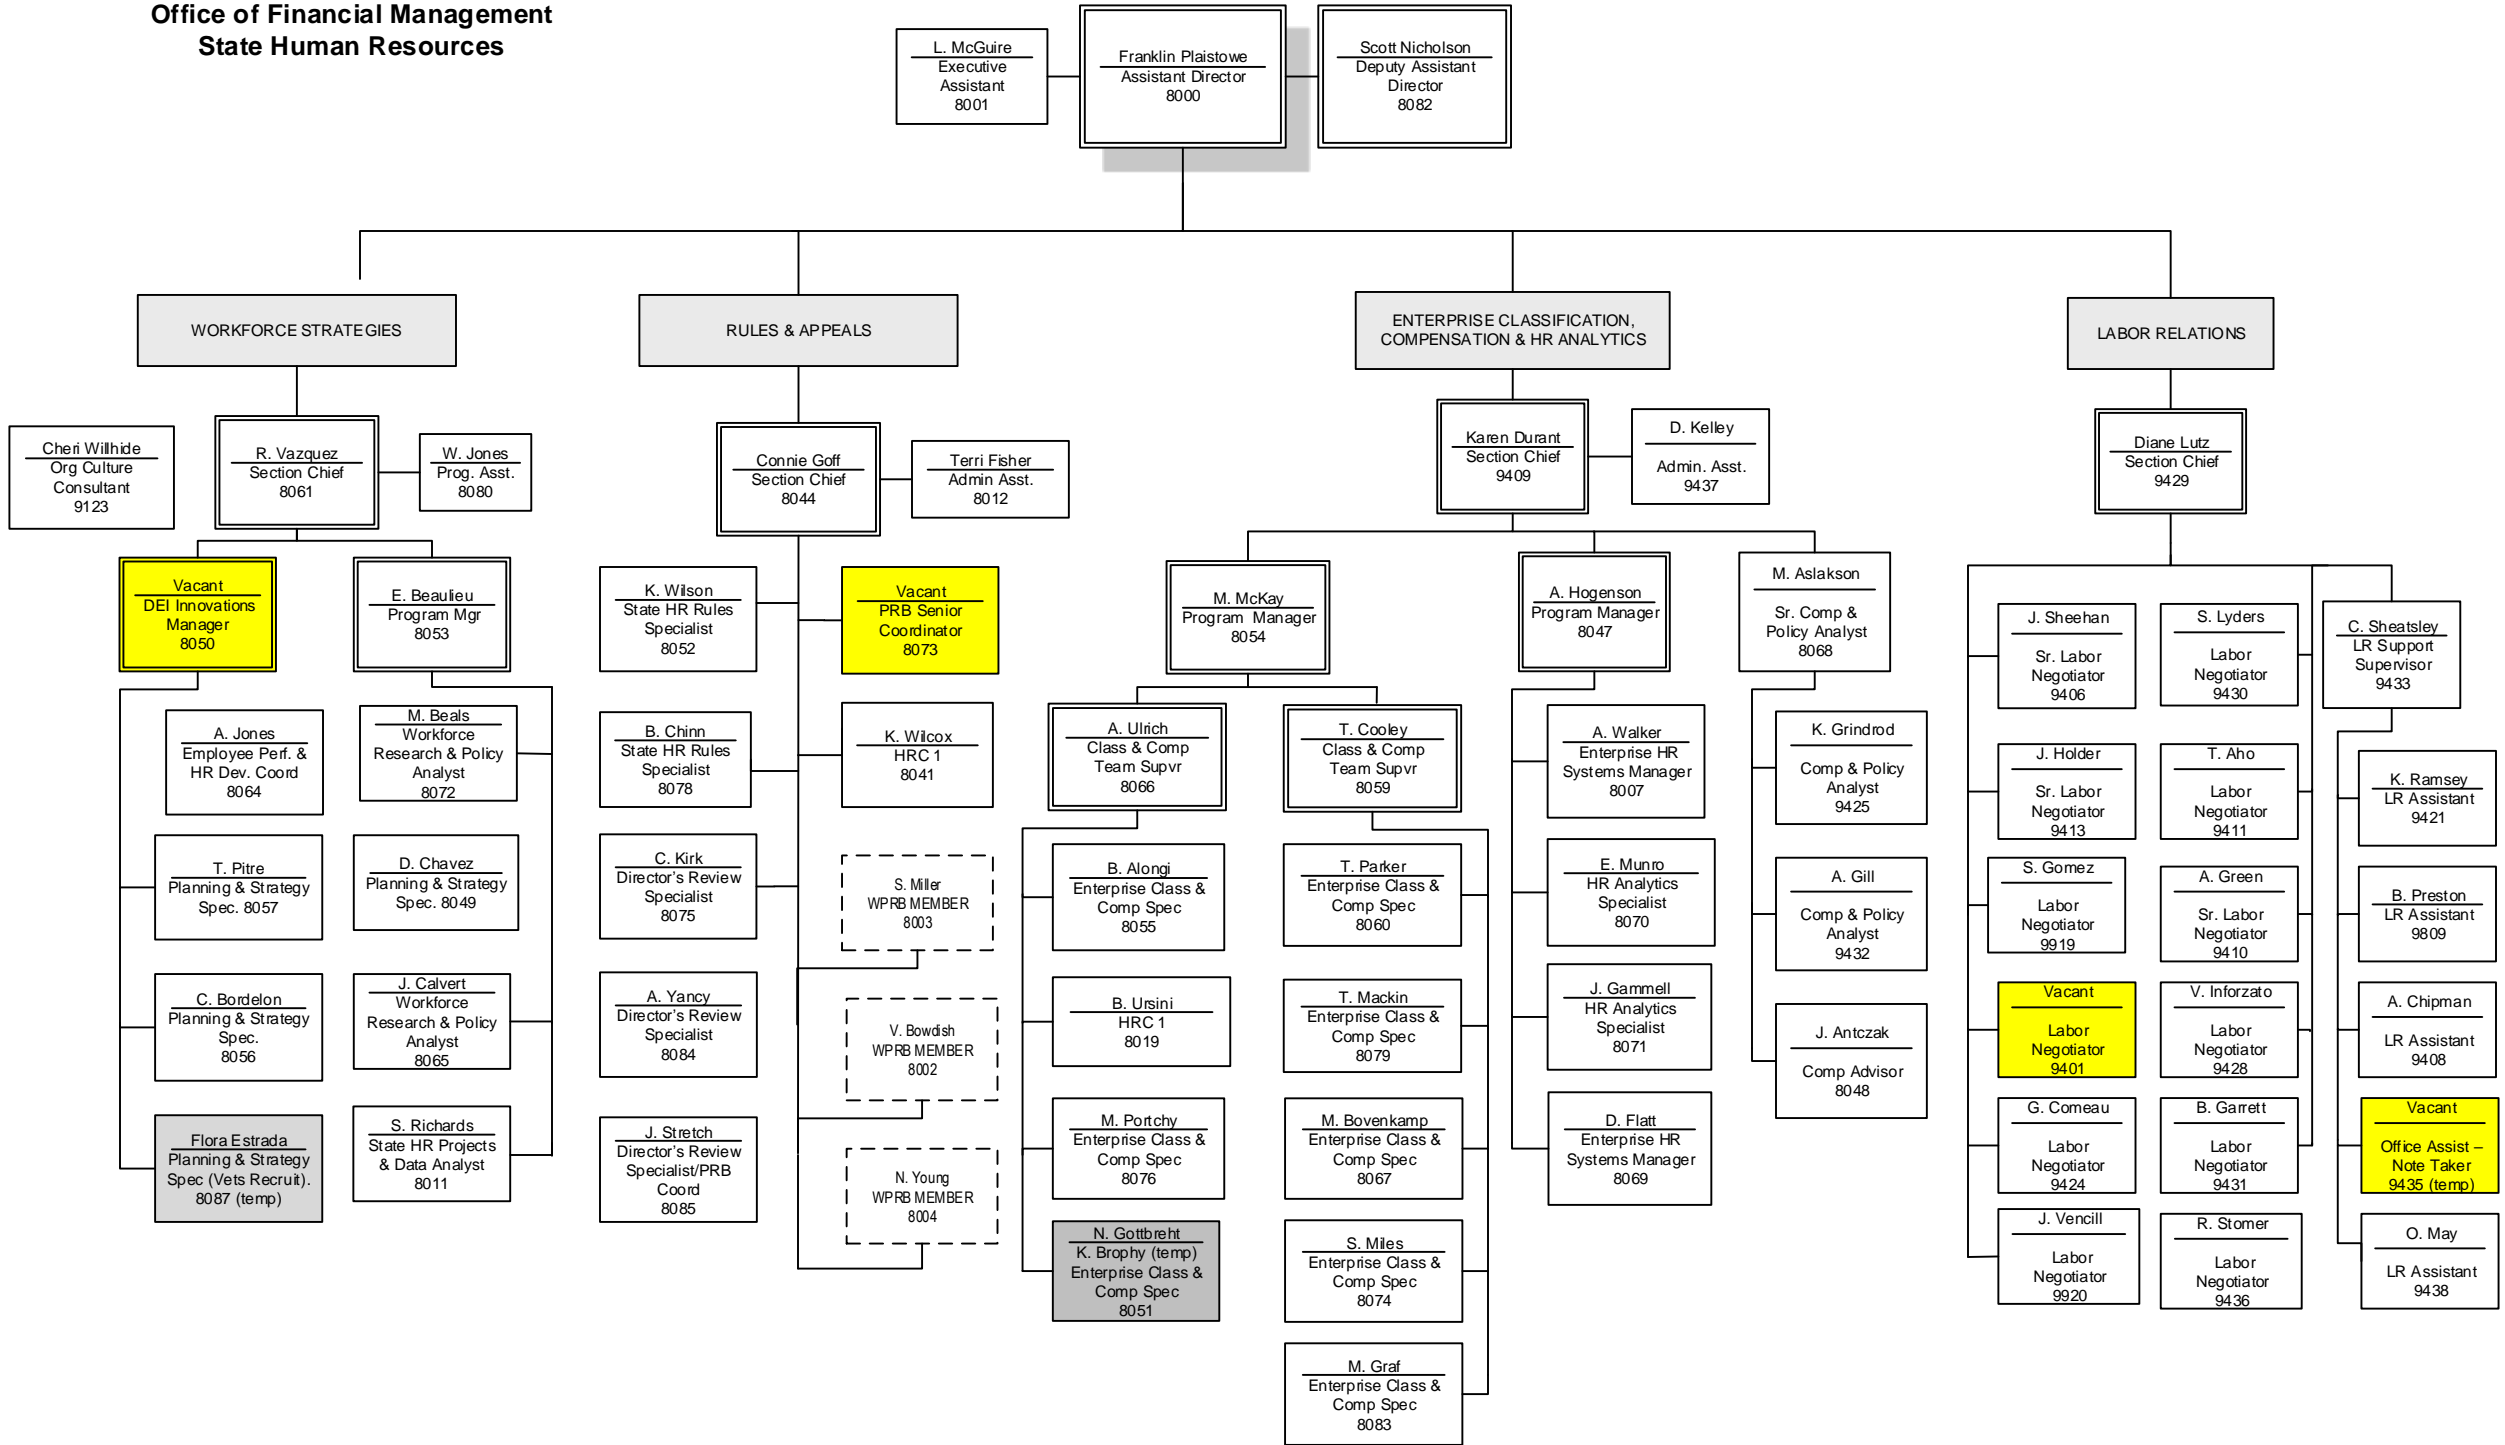

Office of Financial Management Forecasting and Research

**Back to OFM
Overview**

Education Research Data Center

**Office of Financial Management
One Washington**

**Office of Financial Management
State Human Resources**

David Schumacher
Director
0001

Governor's Policy Office
(Click to see org. chart)

[Back to OFM
Overview](#)

Reports to Chief of Staff

Reports to Chief of Staff

Governor's Policy Office

[Back to OFM Overview](#)