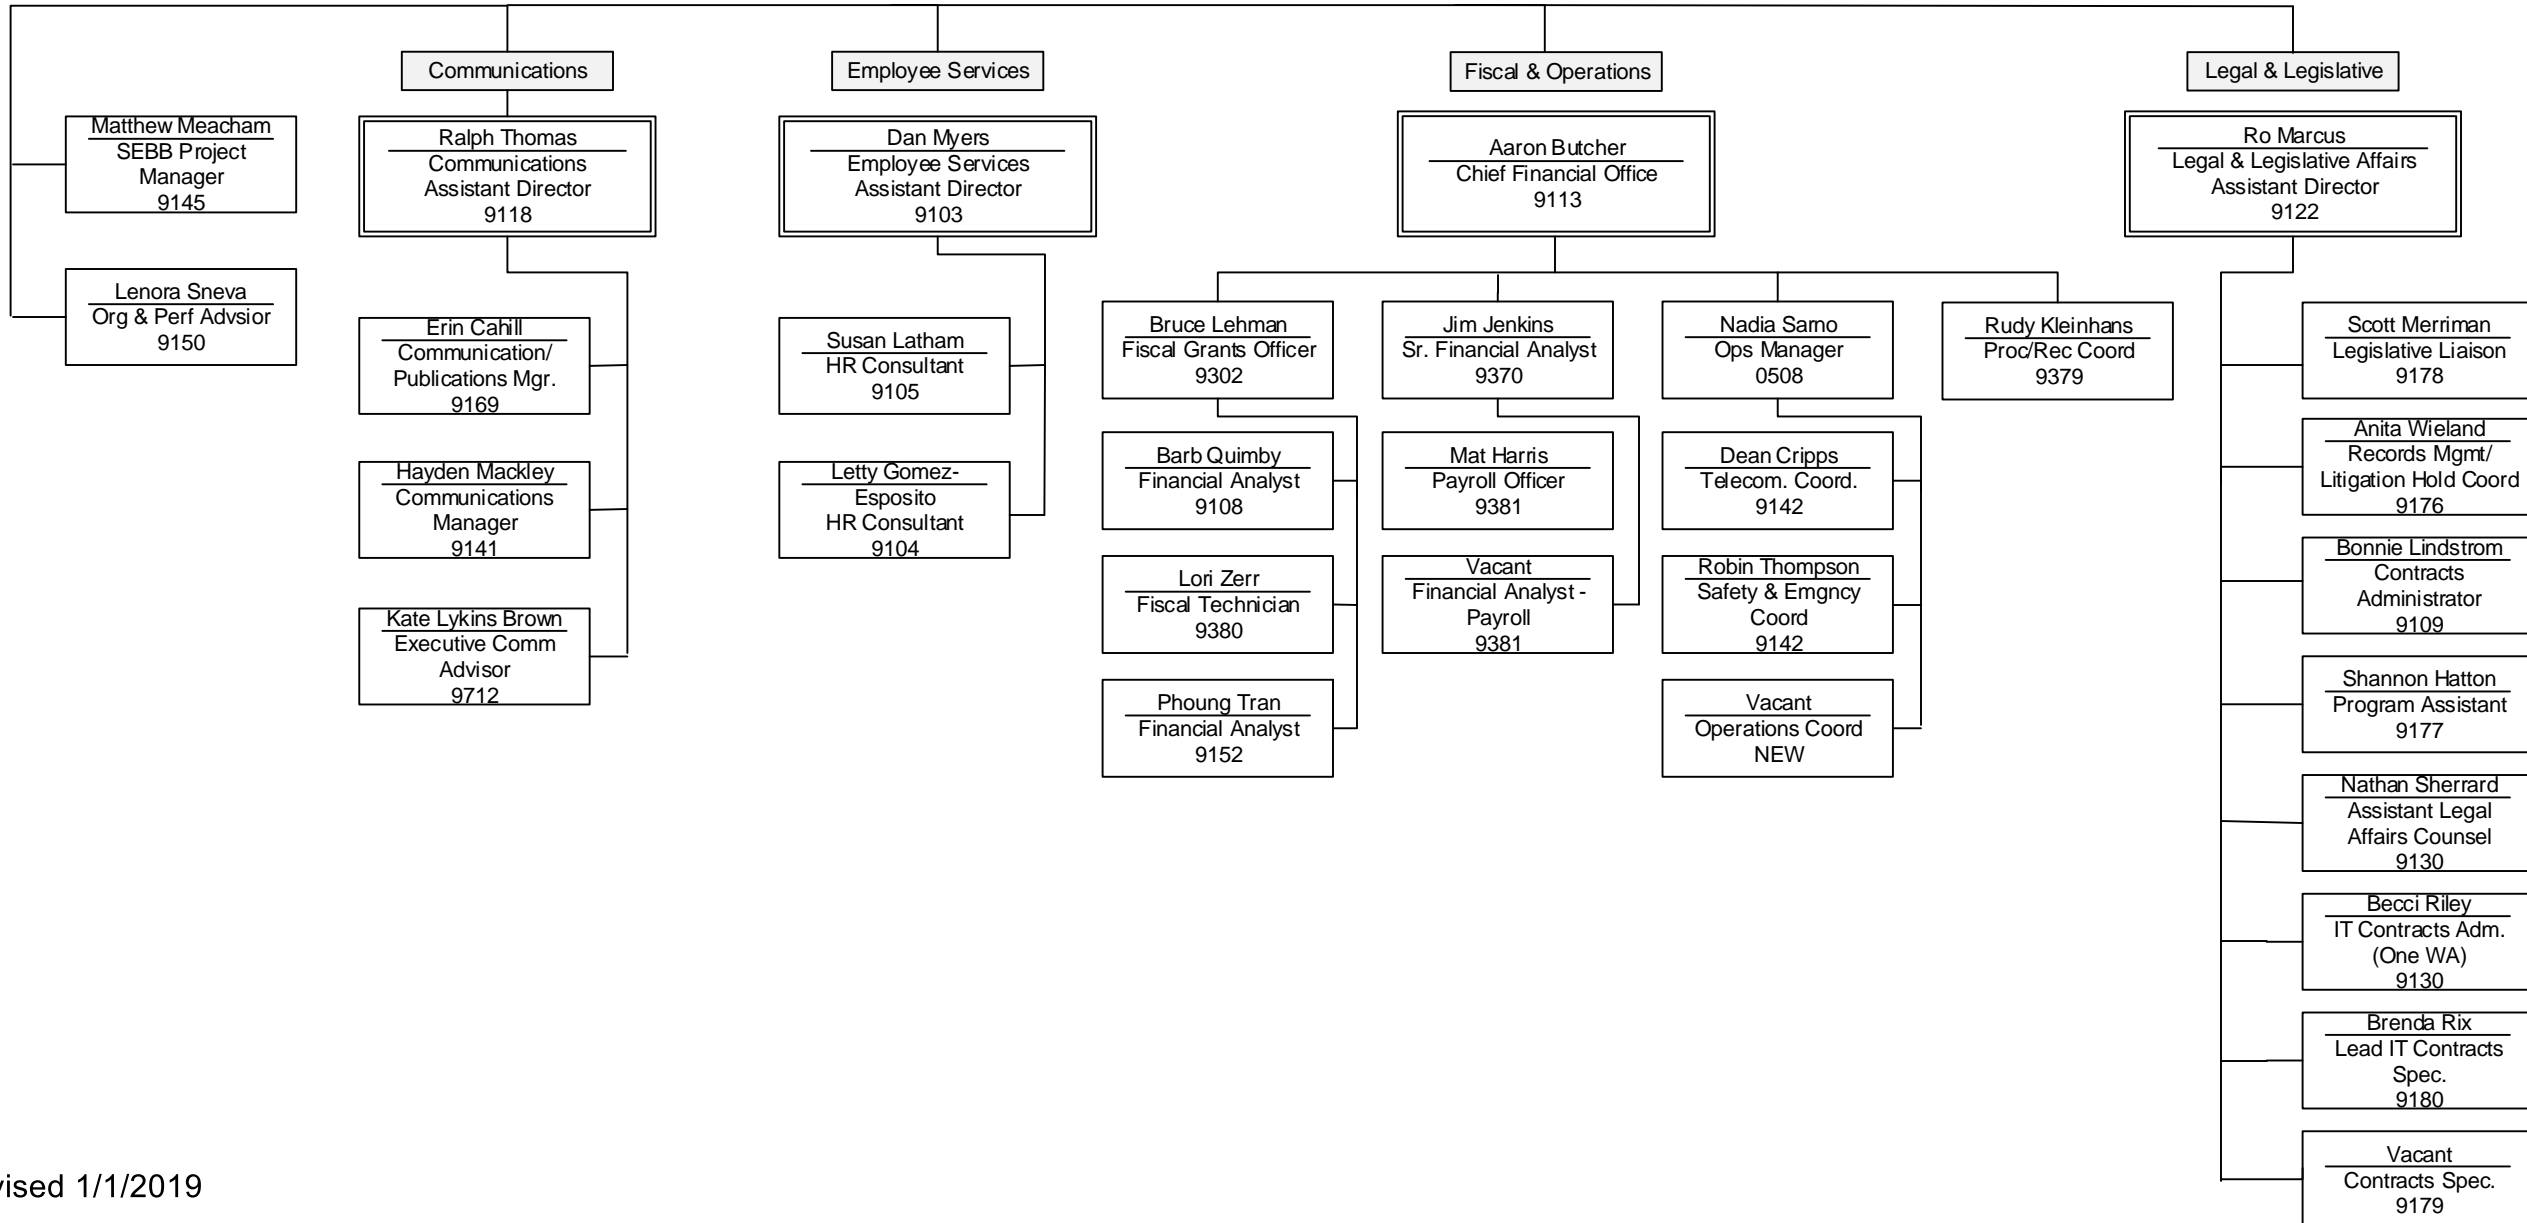

Office of Financial Management

Jay Inslee
Governor

David Schumacher
Director
(Appointed by Governor)

Patricia Lashway
Deputy Director

Click on division boxes to see divisional org charts.

**Office of Financial Management
Accounting Division**

Office of Financial Management Budget Division

[Back to OFM
Overview](#)

Jim Crawford
Assistant Director
9201

Office of Financial Management Director's Office

[Back to OFM
Overview](#)

Office of Financial Management
Serve Washington