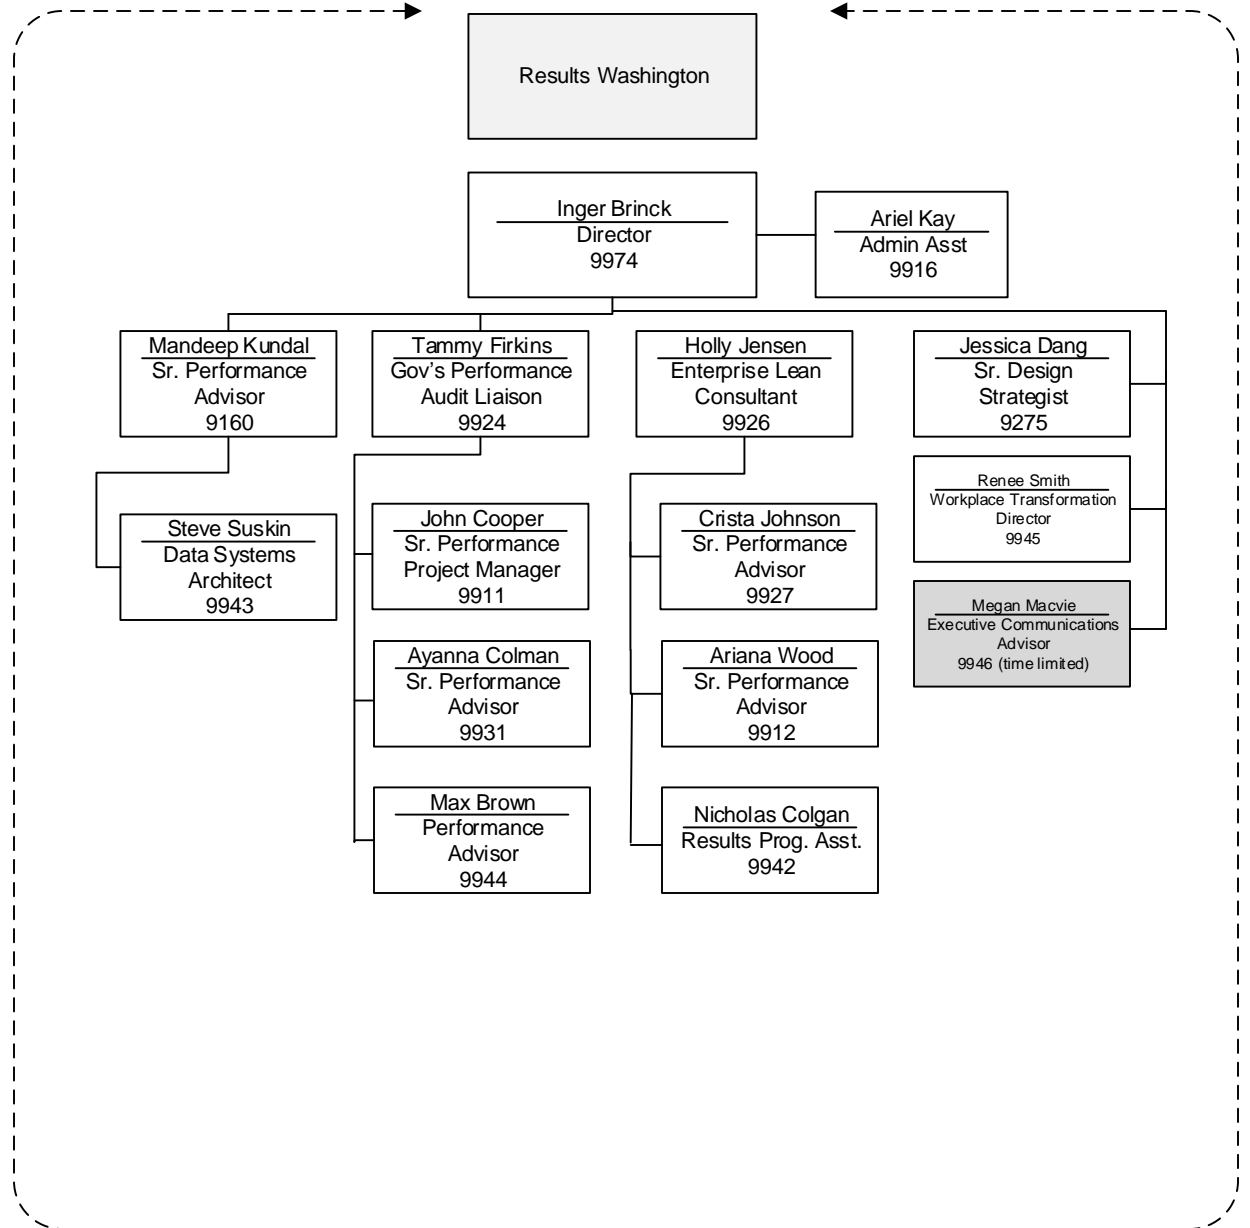

Office of Financial Management Technology Services & Facilities Planning

Back to Tech Svcs Fac Plng

Governor's Special Projects/ Offices/Units Supported by Office of Financial Management

Jay Inslee
Governor

David Schumacher
Director
0001

Governor's Policy Office
(Click to see org. chart)

[Back to OFM
Overview](#)

Reports to Chief of Staff

Reports to Chief of Staff

Governor's Policy Office

[Back to OFM Overview](#)