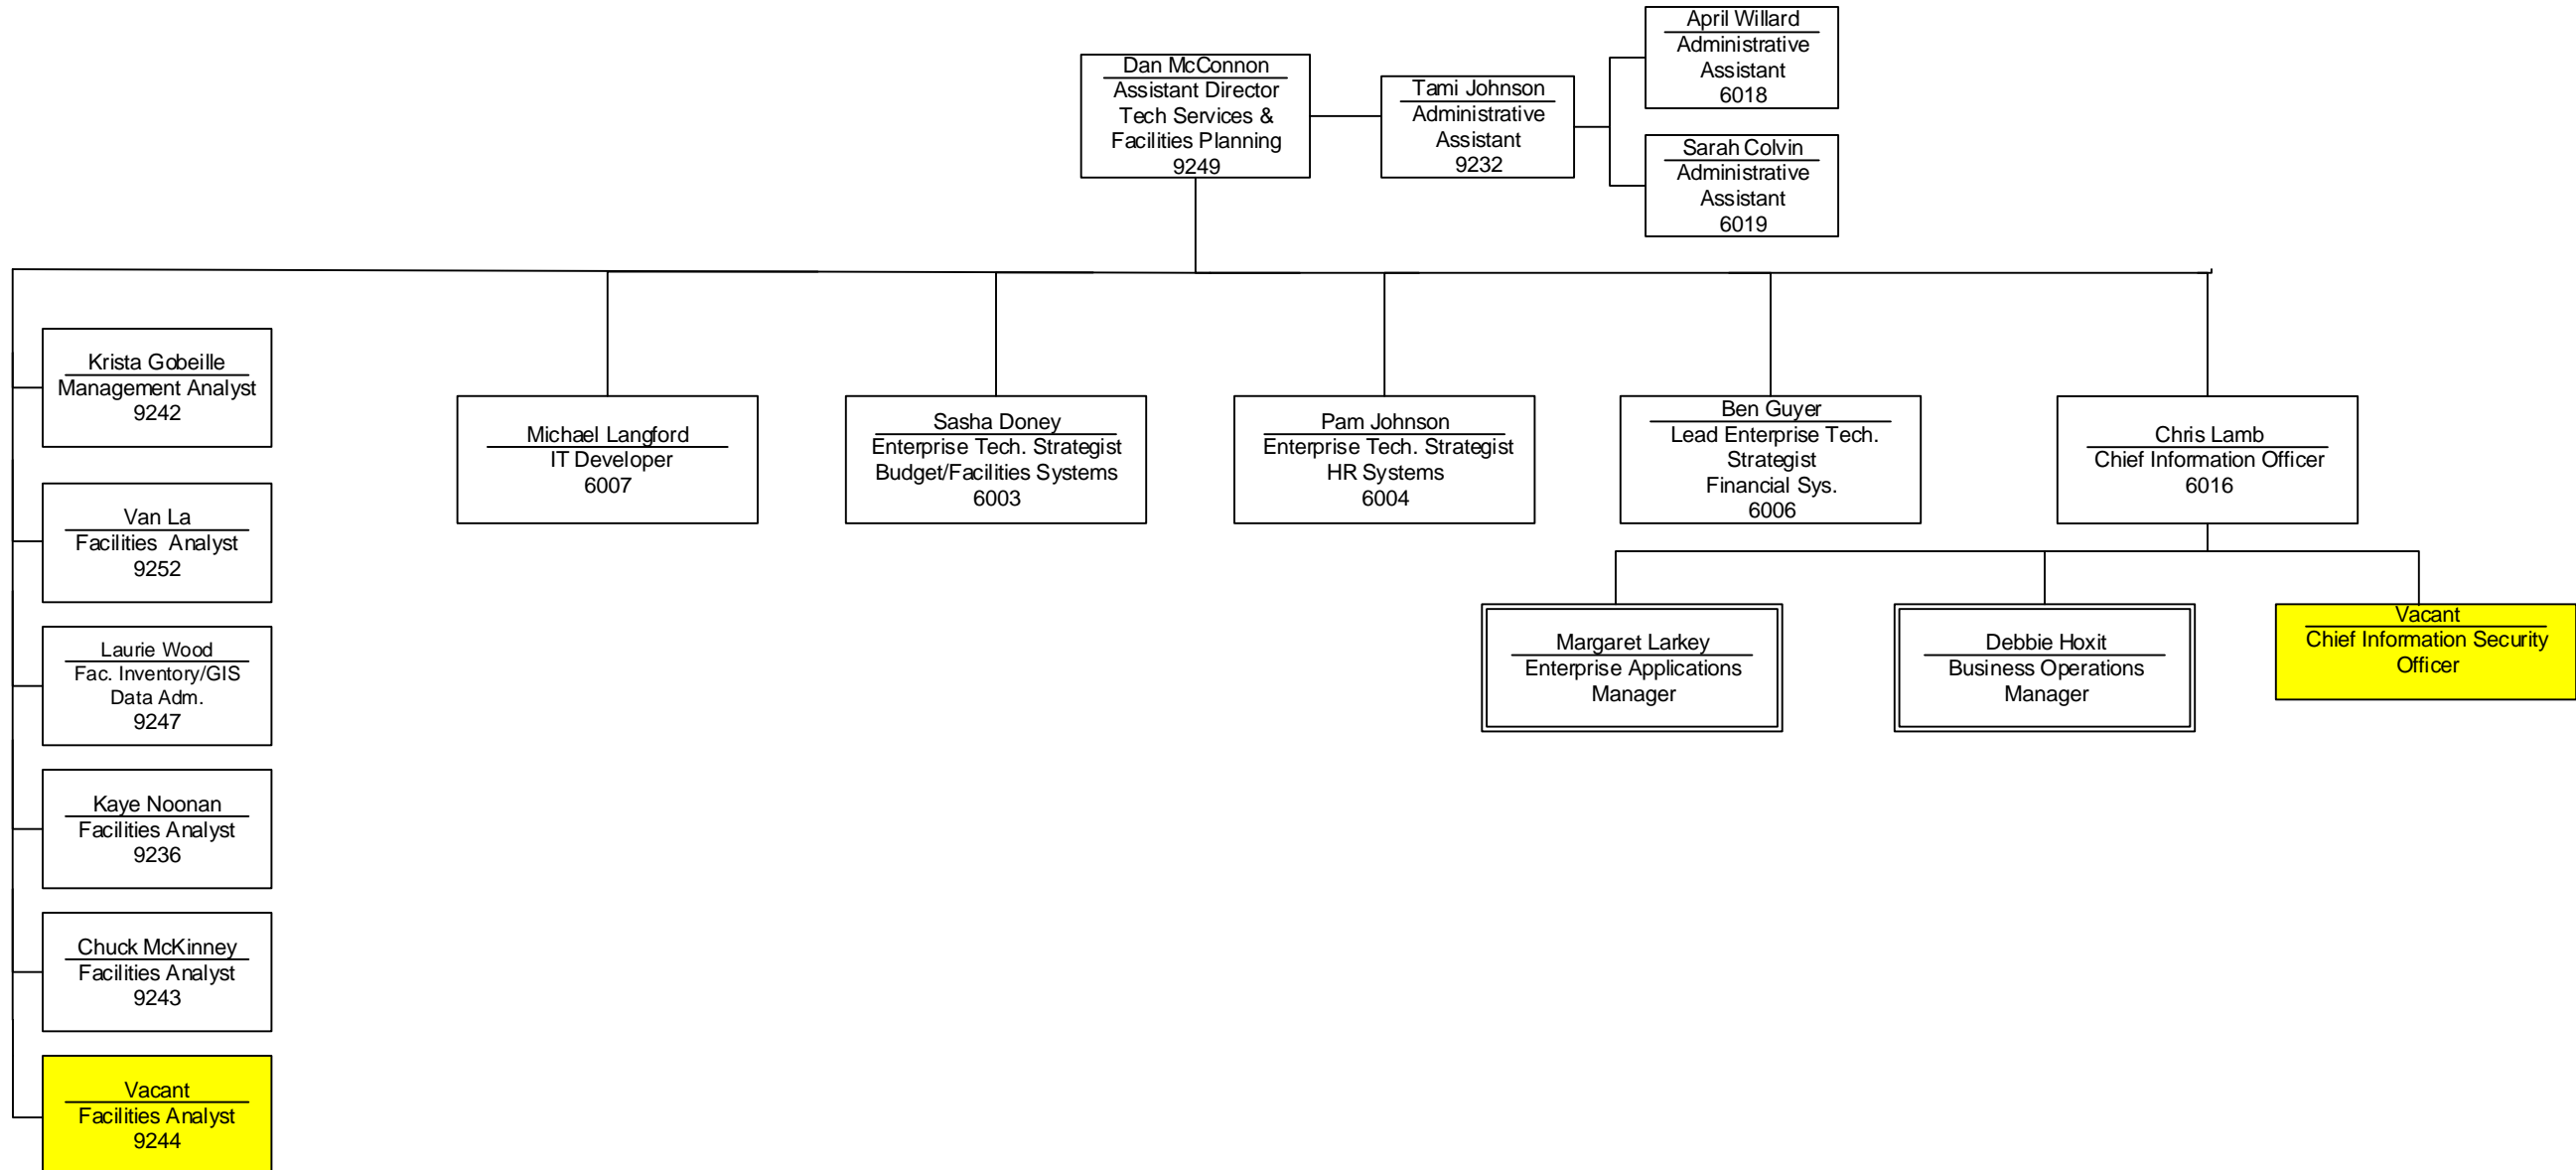

Office of Financial Management Technology Services & Facilities Planning