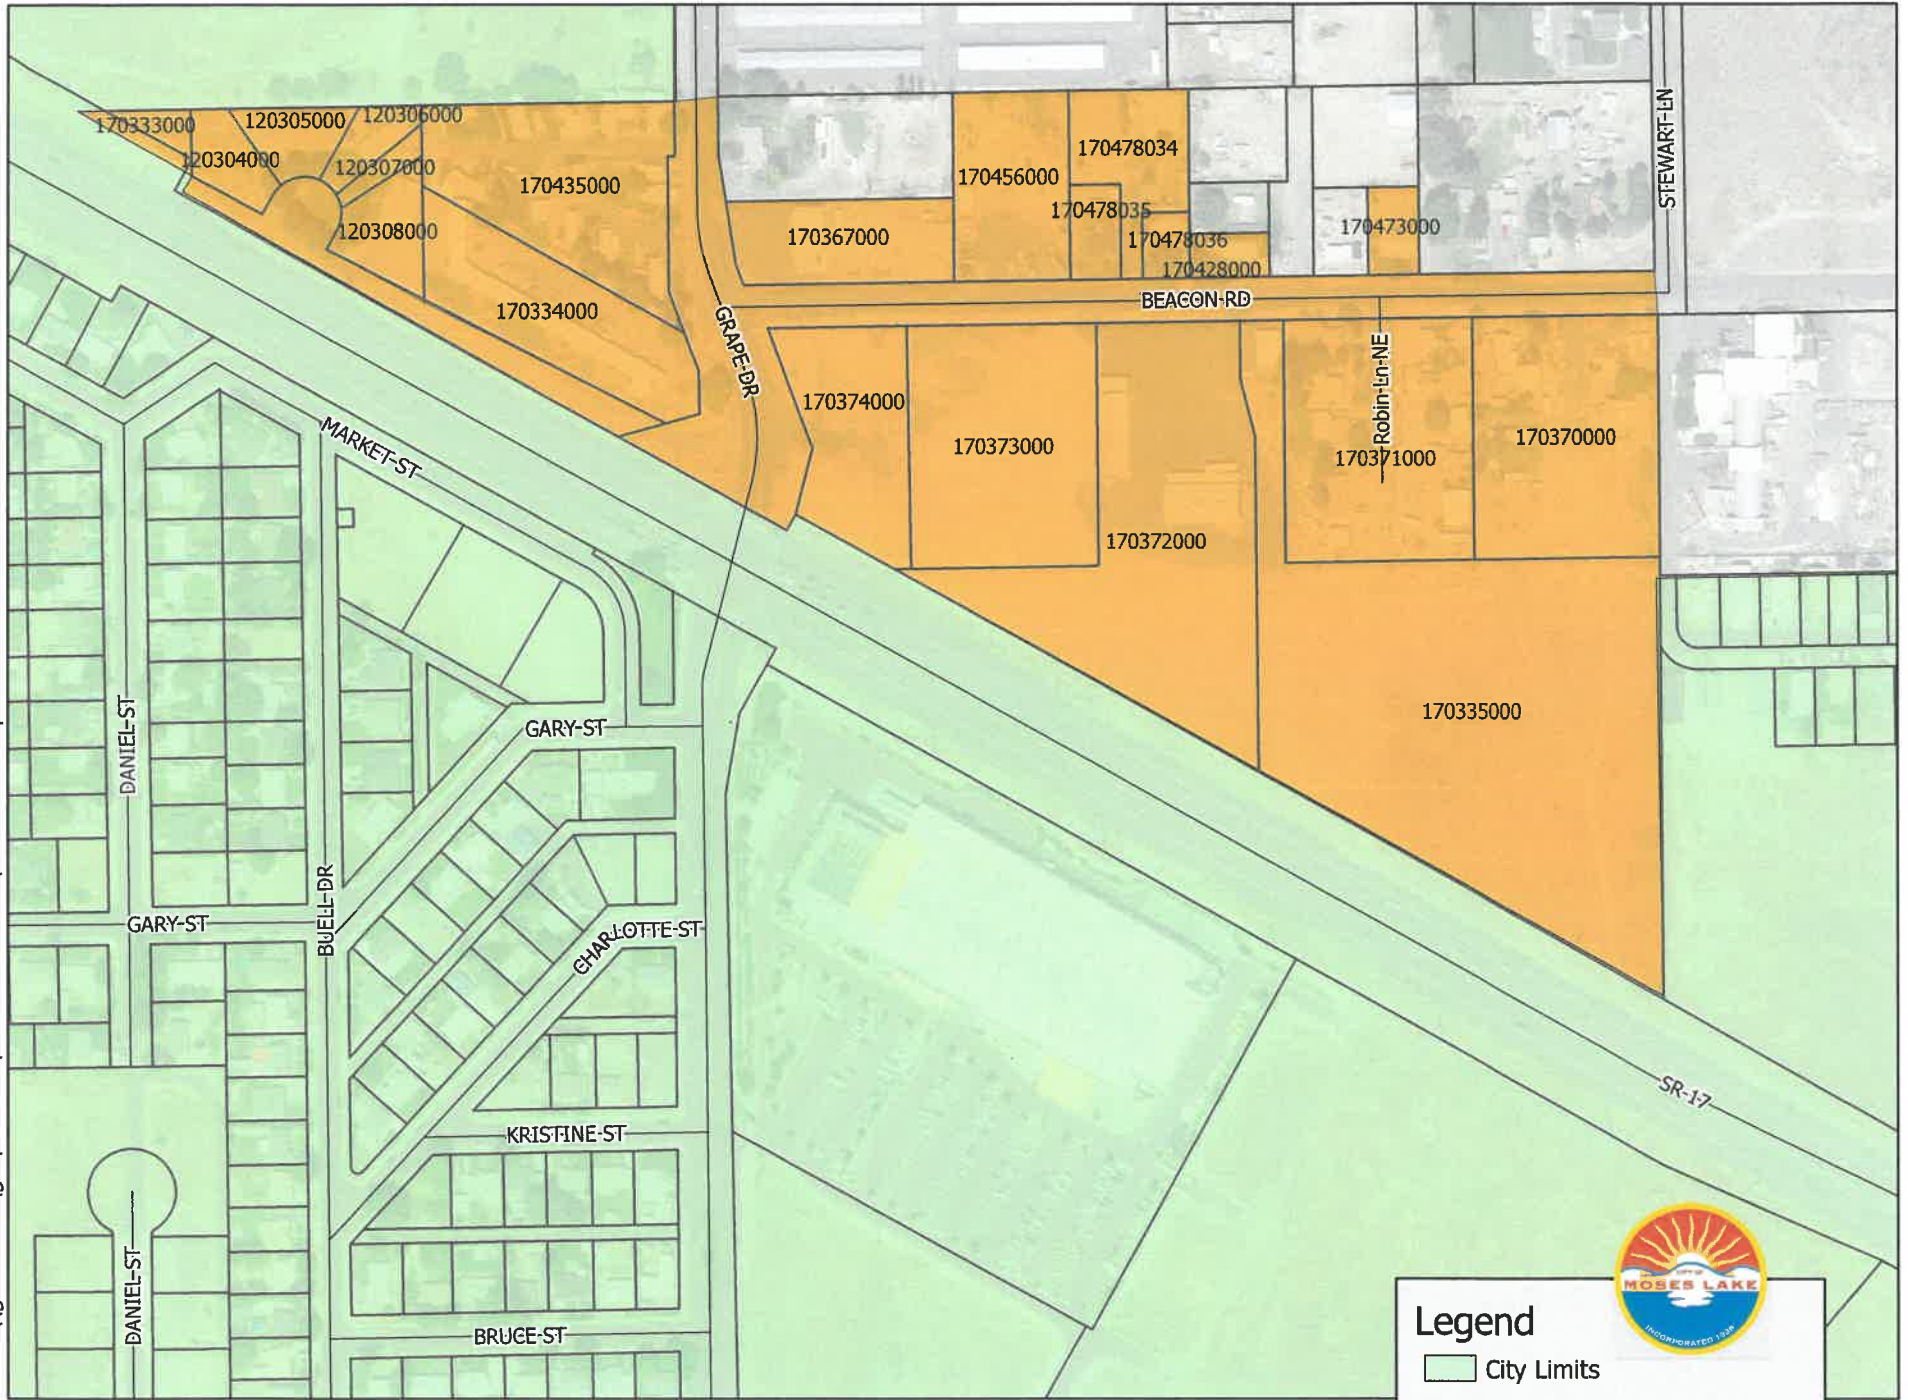

Path: \\gis-server\gis\Masters\PRO PROJECTS\Annexation.aprx

CITY OF MOSES LAKE

Proposed Annexation  
Date: 3/11/2020 12:26 PM

**Legend**

- City Limits
- Proposed Annexation Parcels
- Proposed Annexation Parcels