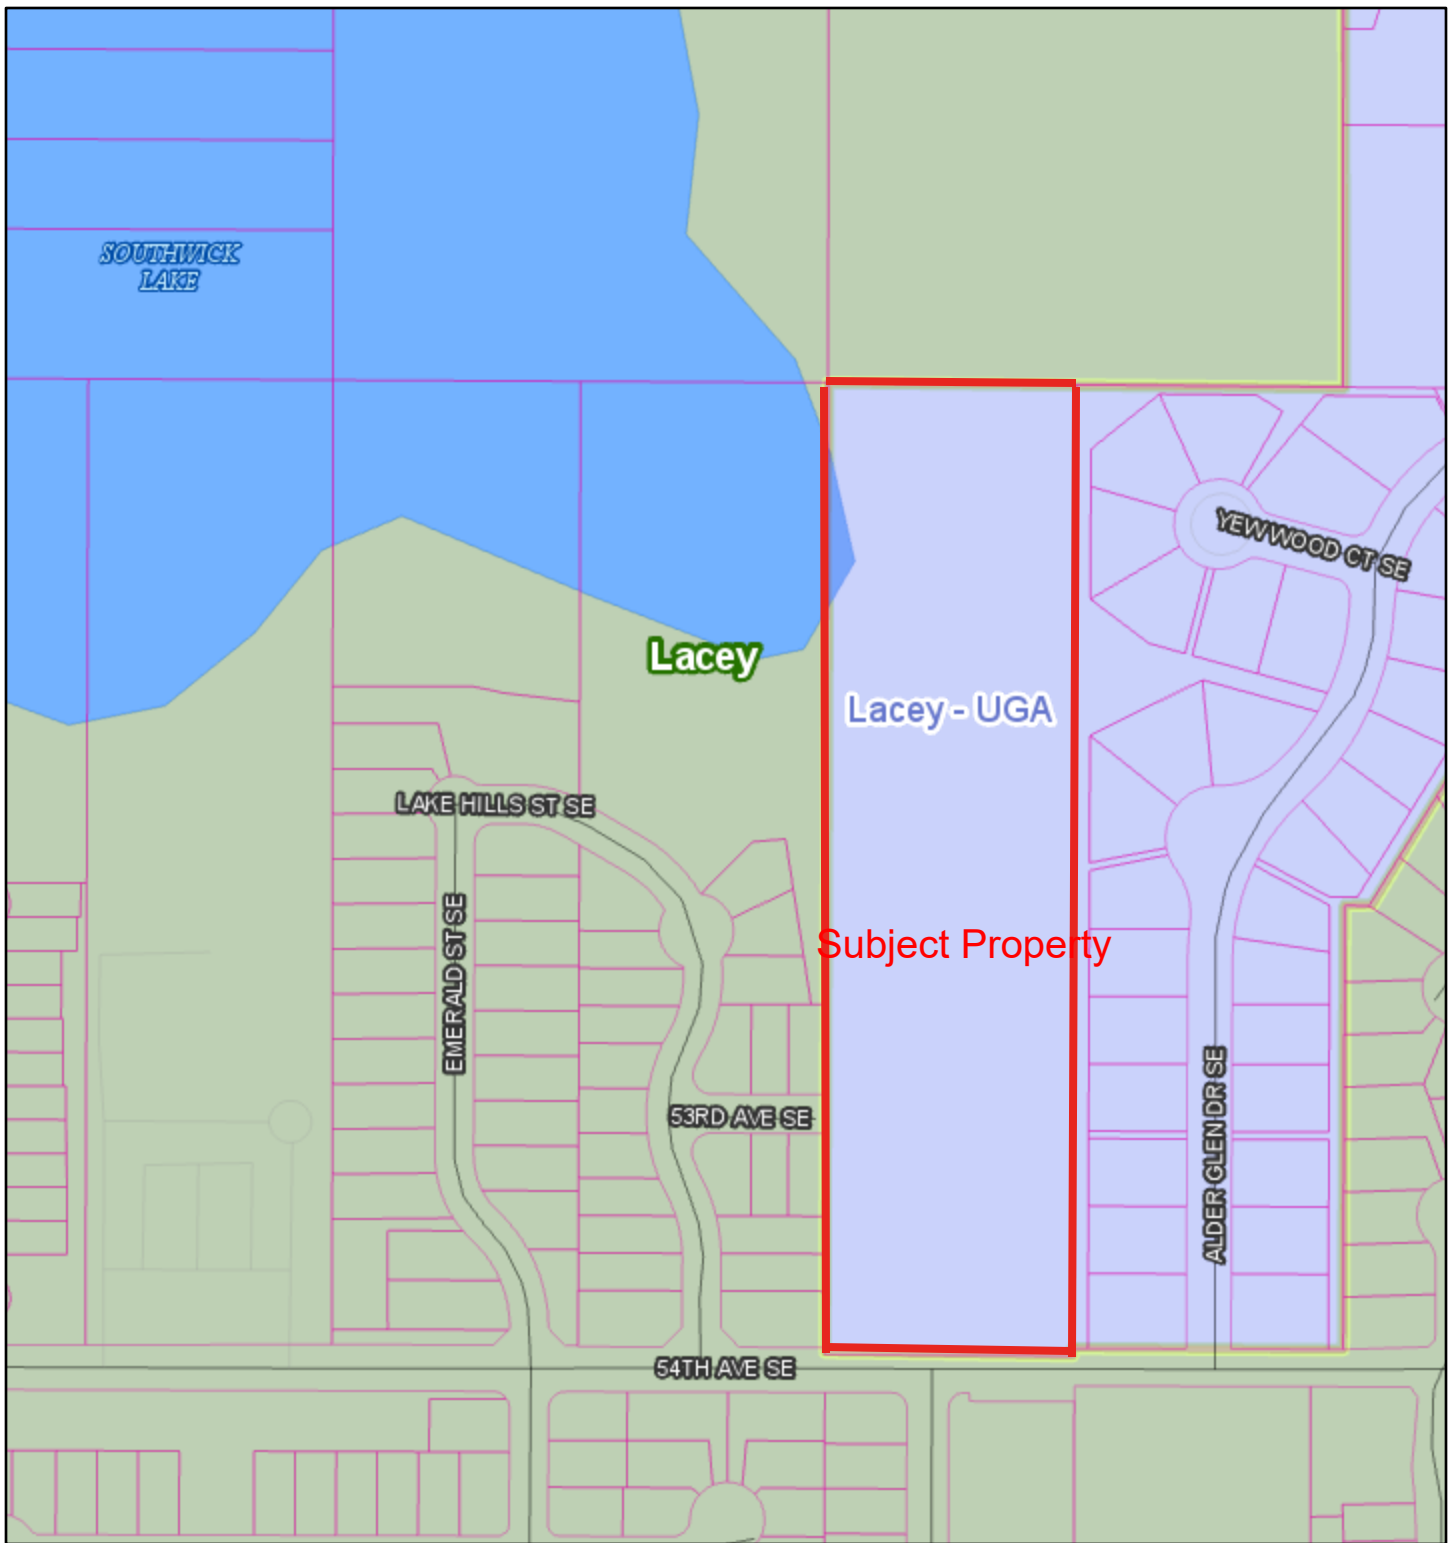

Mosure 54th Avenue Annexation Overview

12/21/2020, 9:42:04 AM

1:4,514

- | | | |
|-------------|-----------------|--------------------|
| Olympia | Water Bodies | Minor Roads |
| UGA | Interstate 5 | Unnamed |
| City Limits | US/State Routes | Railroad |
| Stream | Major Roads | Lacey Area Parcels |