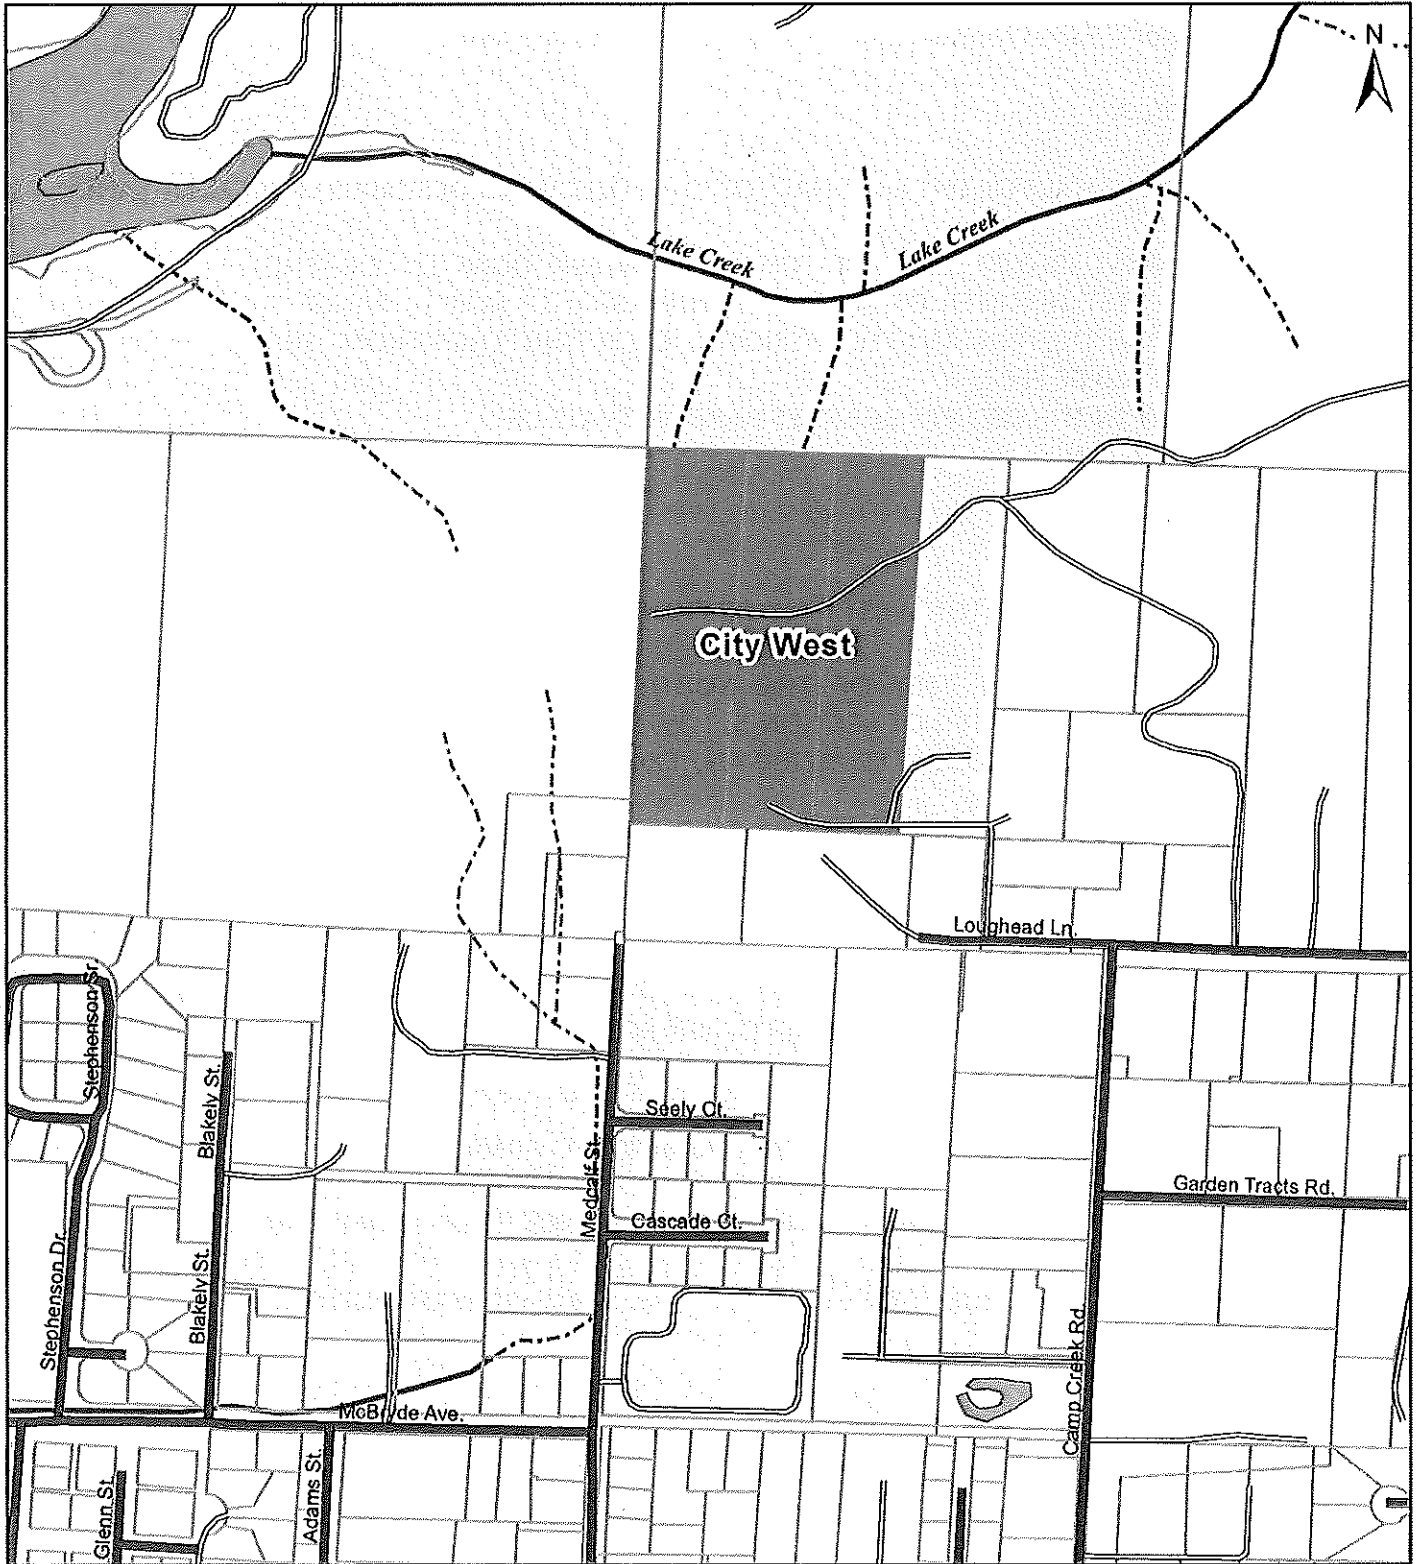

CITY OF MONTESANO Proposed Annexation Area Map - CITY WEST

| | | | |
|---|---------------------|---|---------------------|
|  | GHC Parcel Layer |  | Proposed Annexation |
|  | Current City Limits |  | City West |