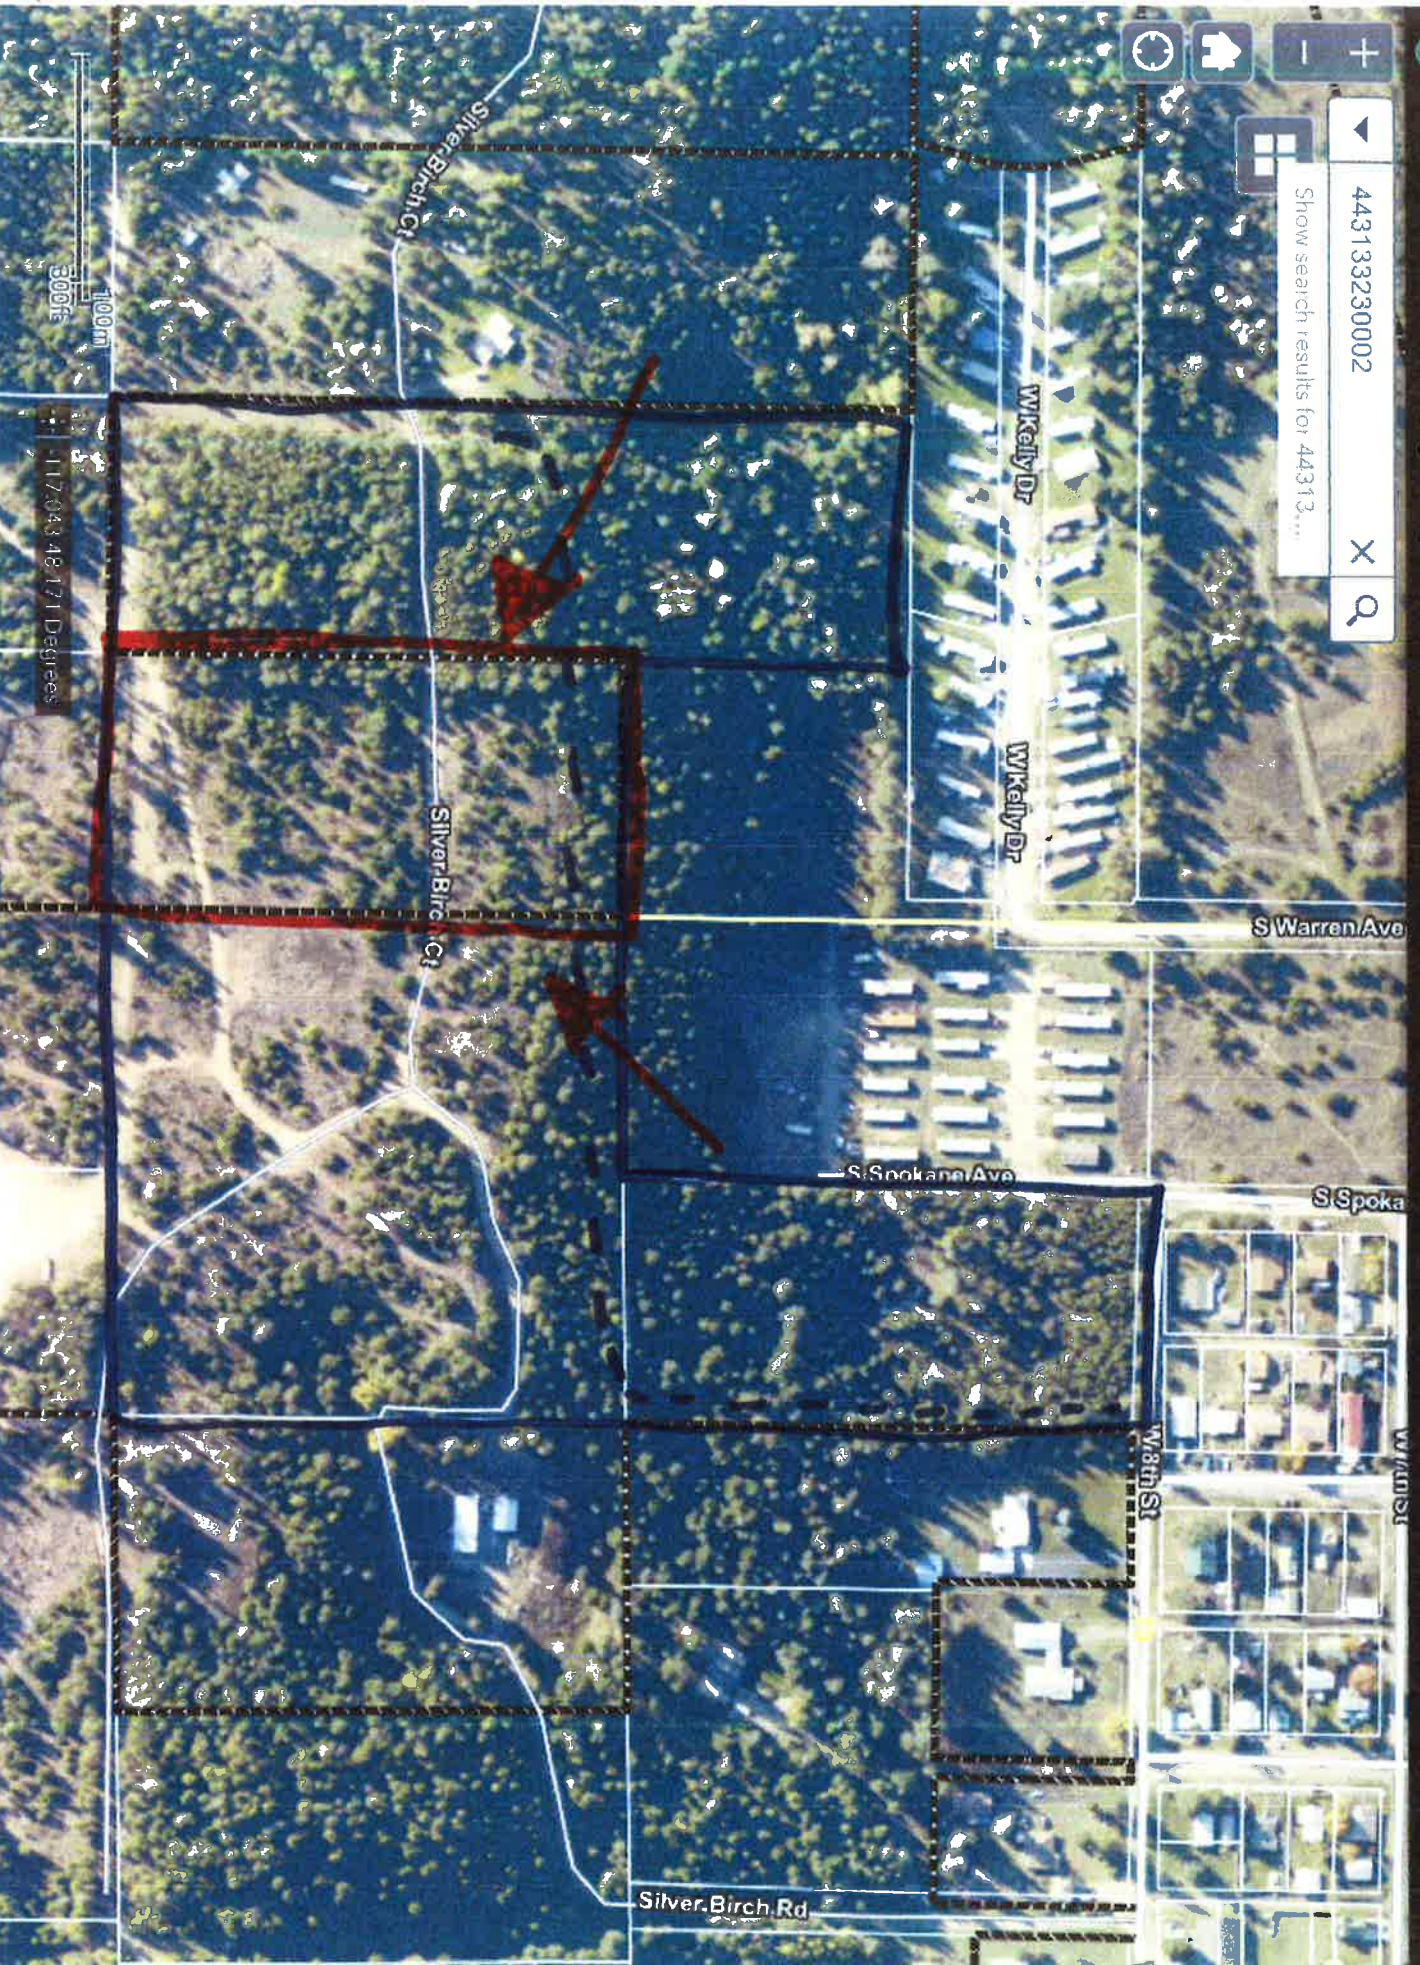

# Pend Oreille County Property Search

443133230002

X

Show search results for 44313...

100m  
300ft

117.04348171 Degrees