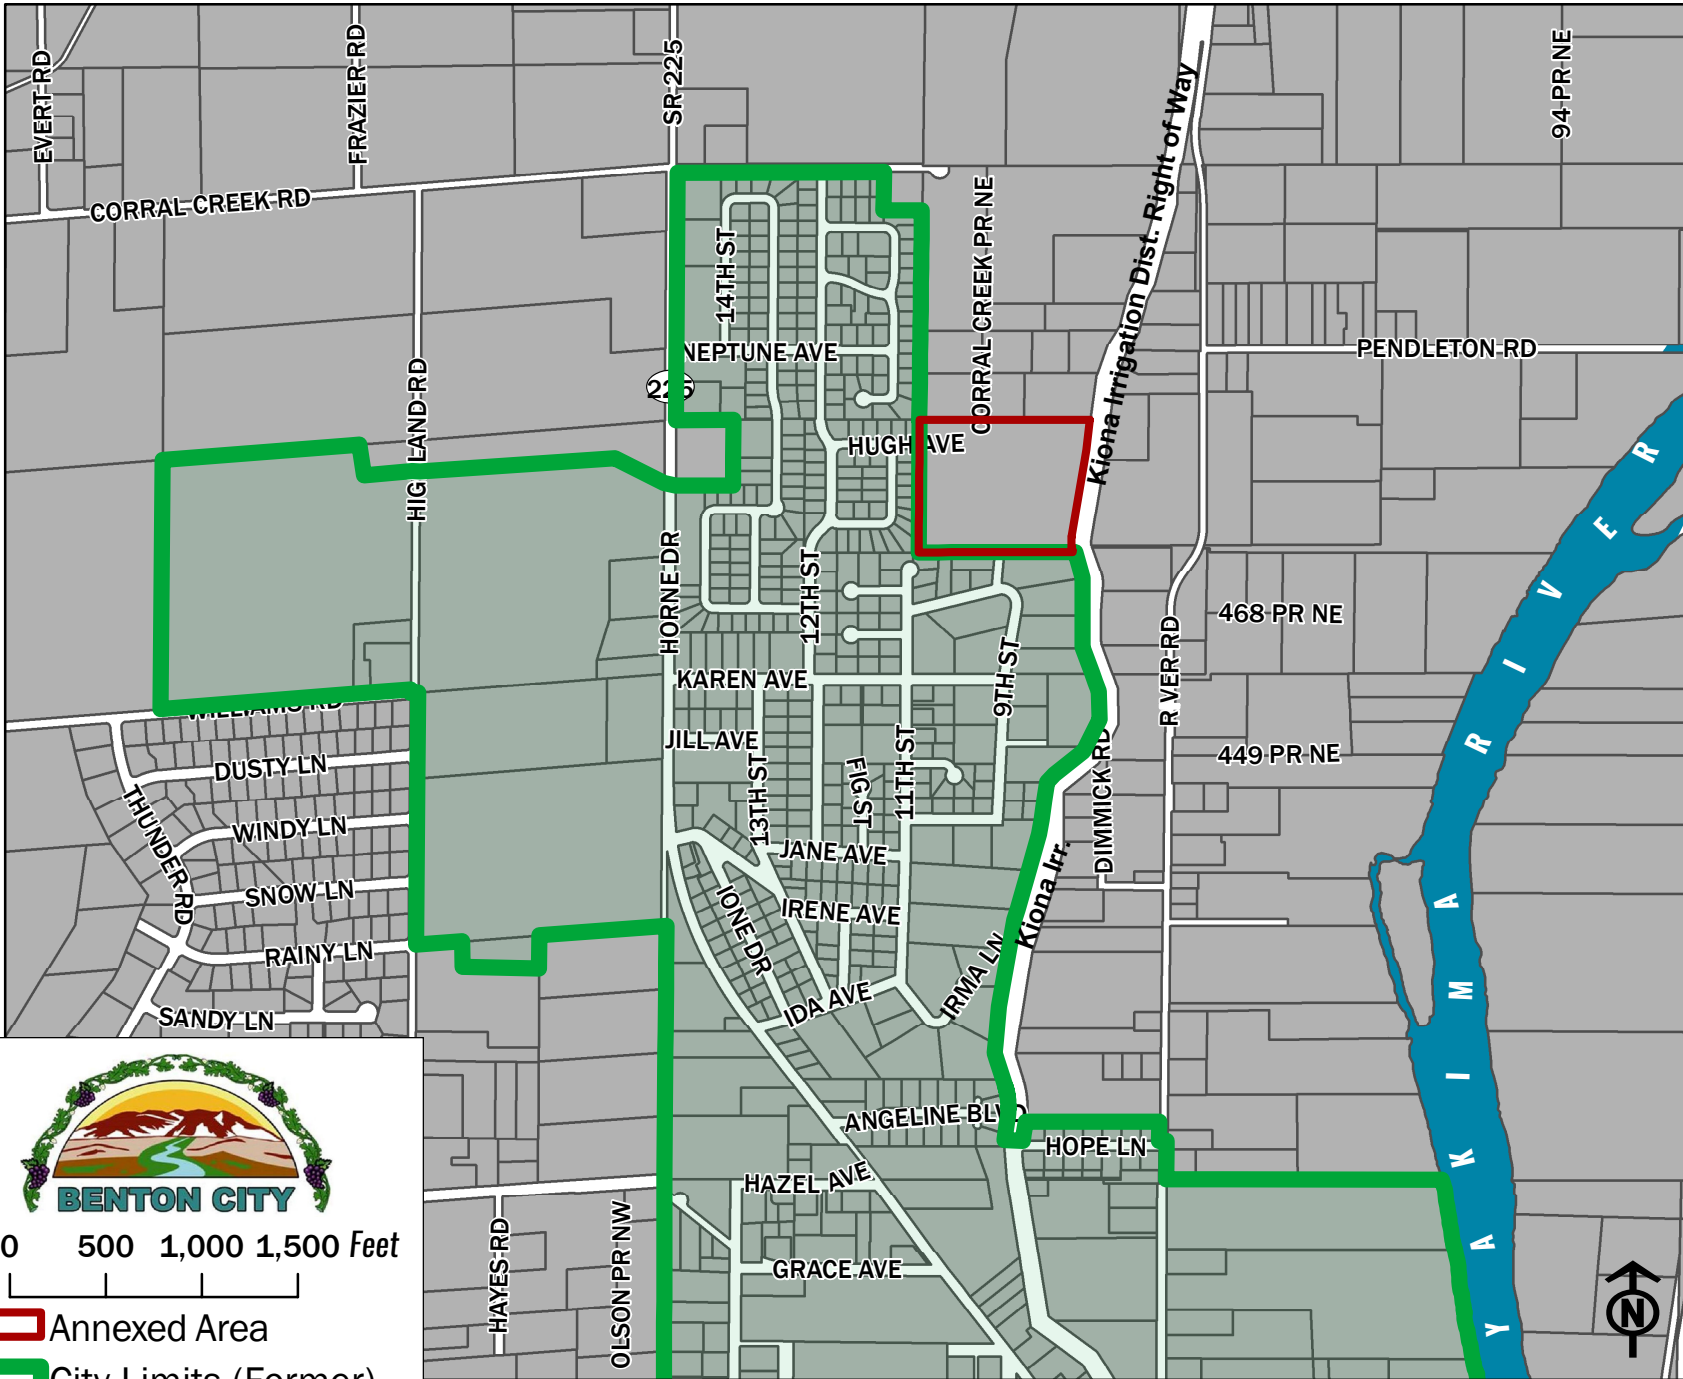

# Benton City "Gerend Annexation" (Ord 1032)

**BENTON CITY**

0 500 1,000 1,500 Feet

- Annexed Area
- City Limits (Former)