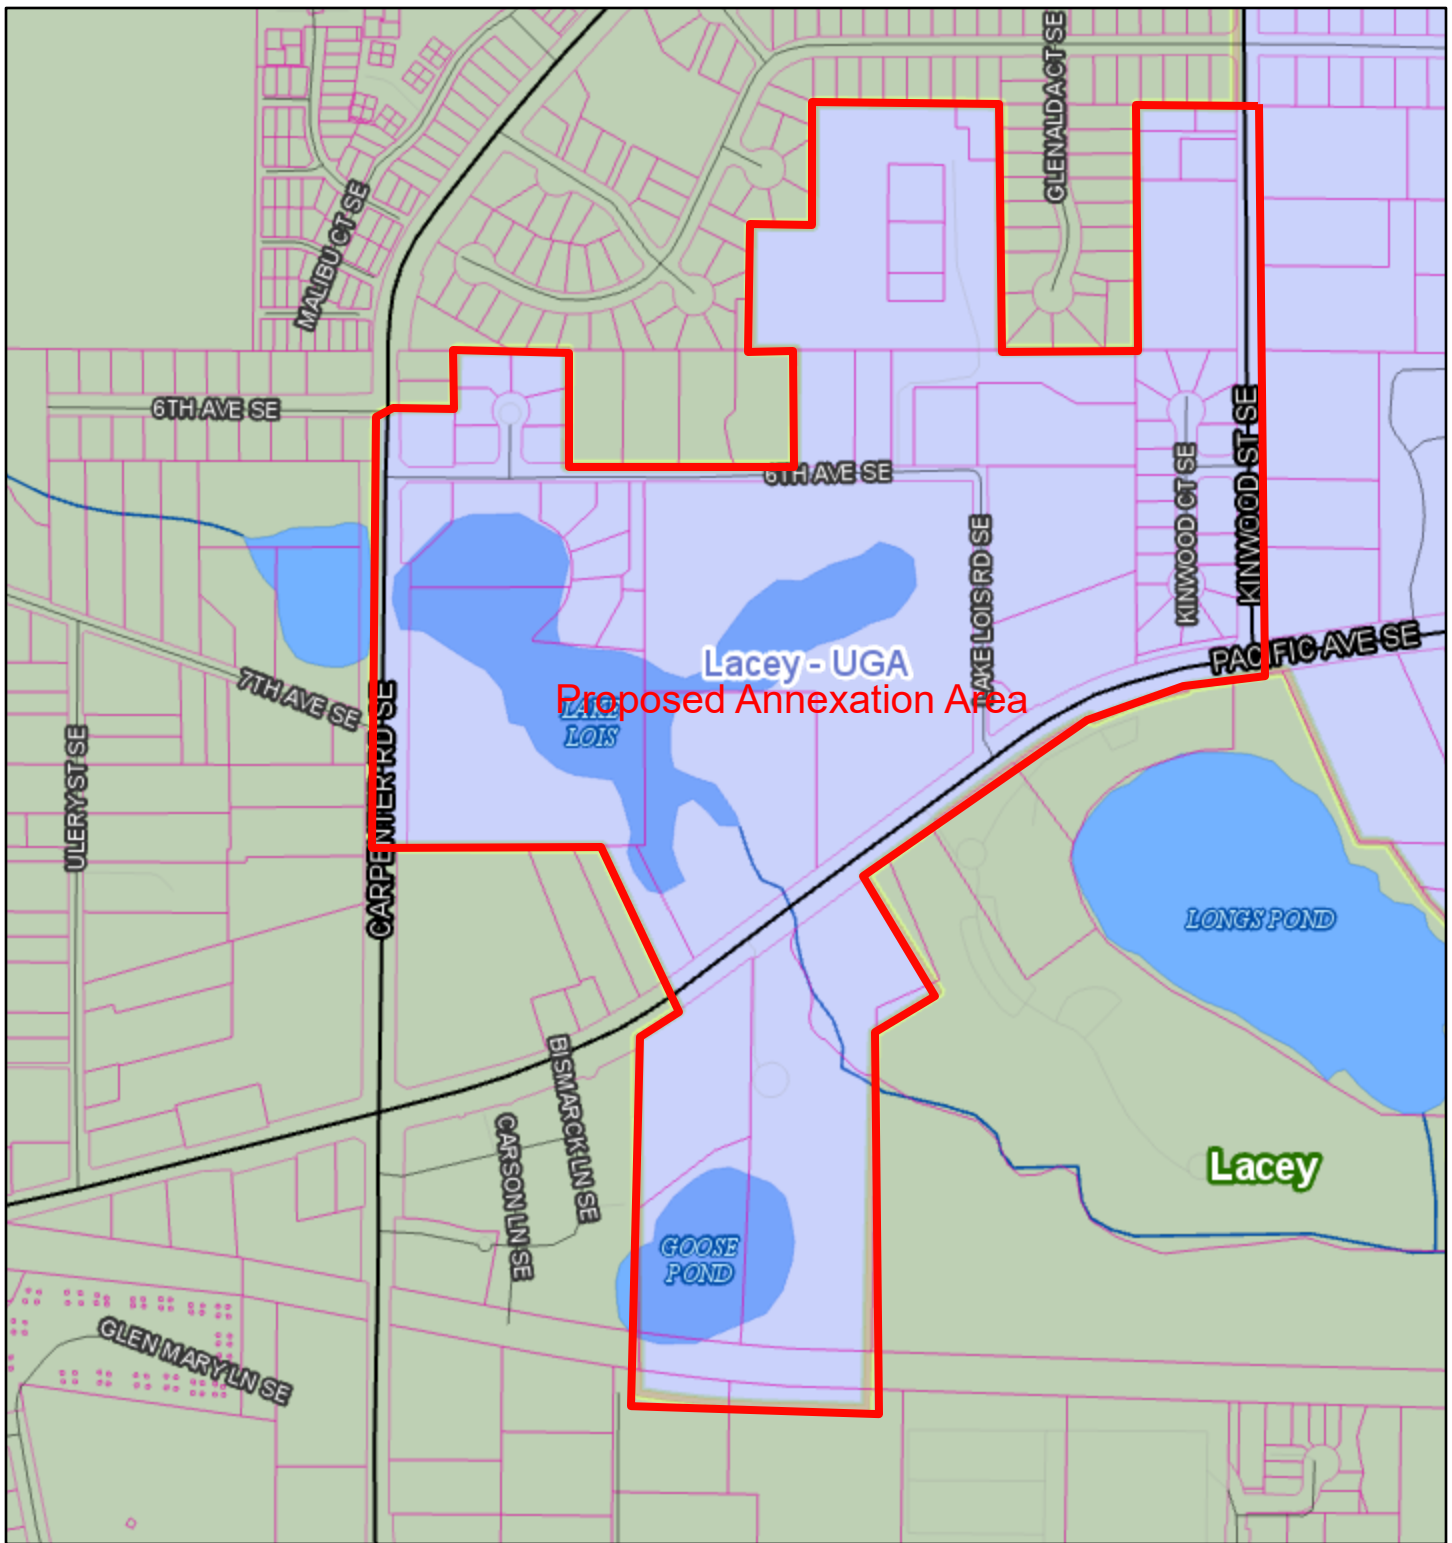

Lake Lois Pacific Avenue Annexation Overview

7/15/2021, 8:24:22 AM

1:9,028

GIS Coordinator, City of Lacey