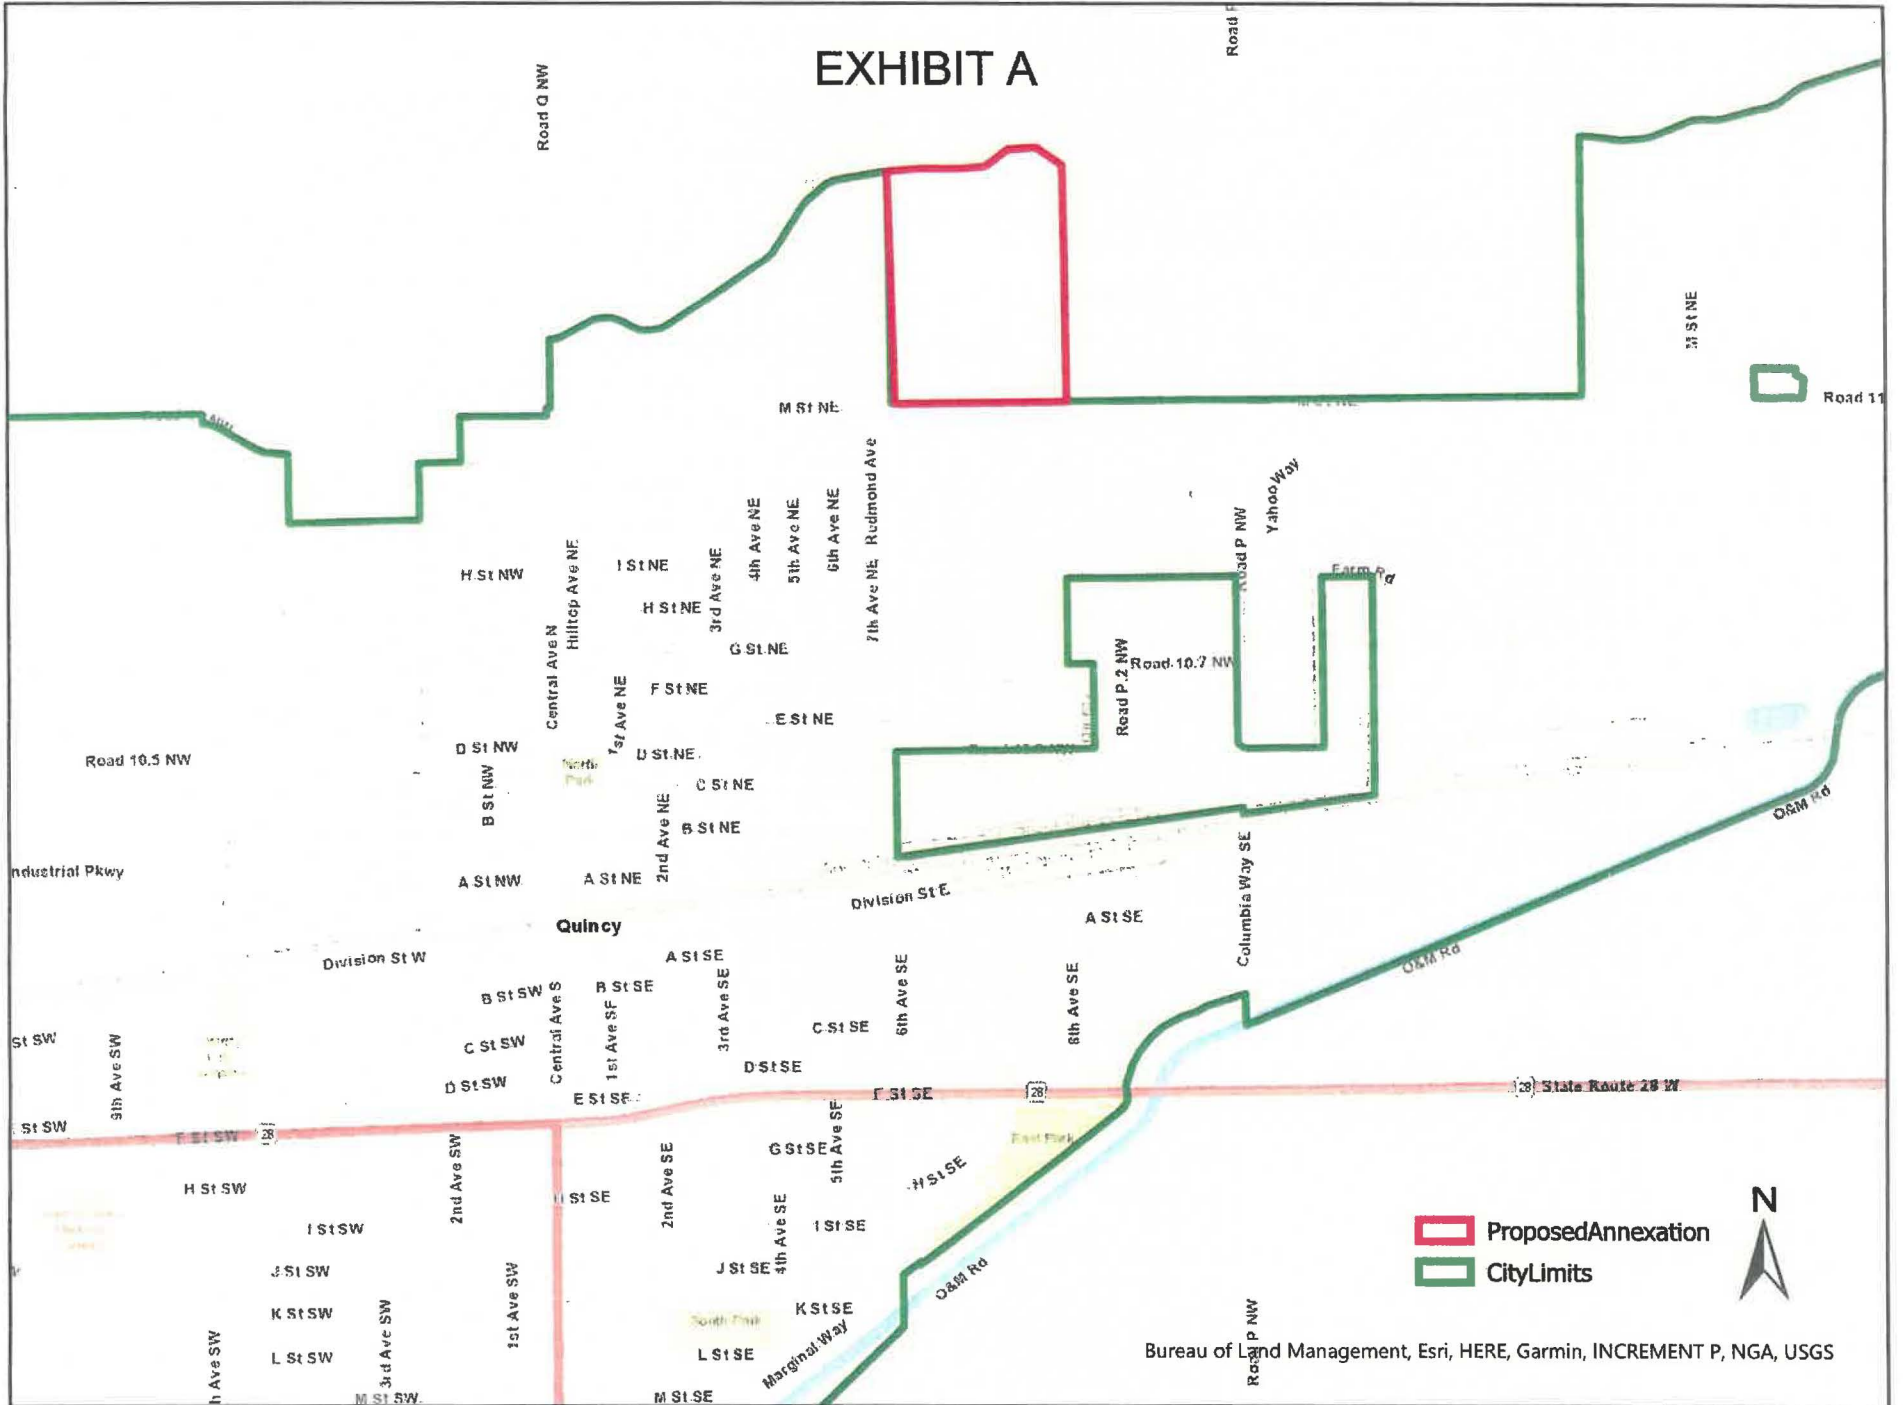

EXHIBIT A

T20R24S5

X

Parcel: 200817000
District Information

Owner: Kenneth Scott
Investments LLC

Address:

Jackrabbit St Jackrabbit St

L St NE
K St NE
7th Ave NE
6th Ave NE
5th Ave NE
4th Ave NE
3rd Ave NE
2nd Ave NE
1st Ave NE

EXHIBIT A

Bureau of Land Management, Esri, HERE, Garmin, INCREMENT P, NGA, USGS