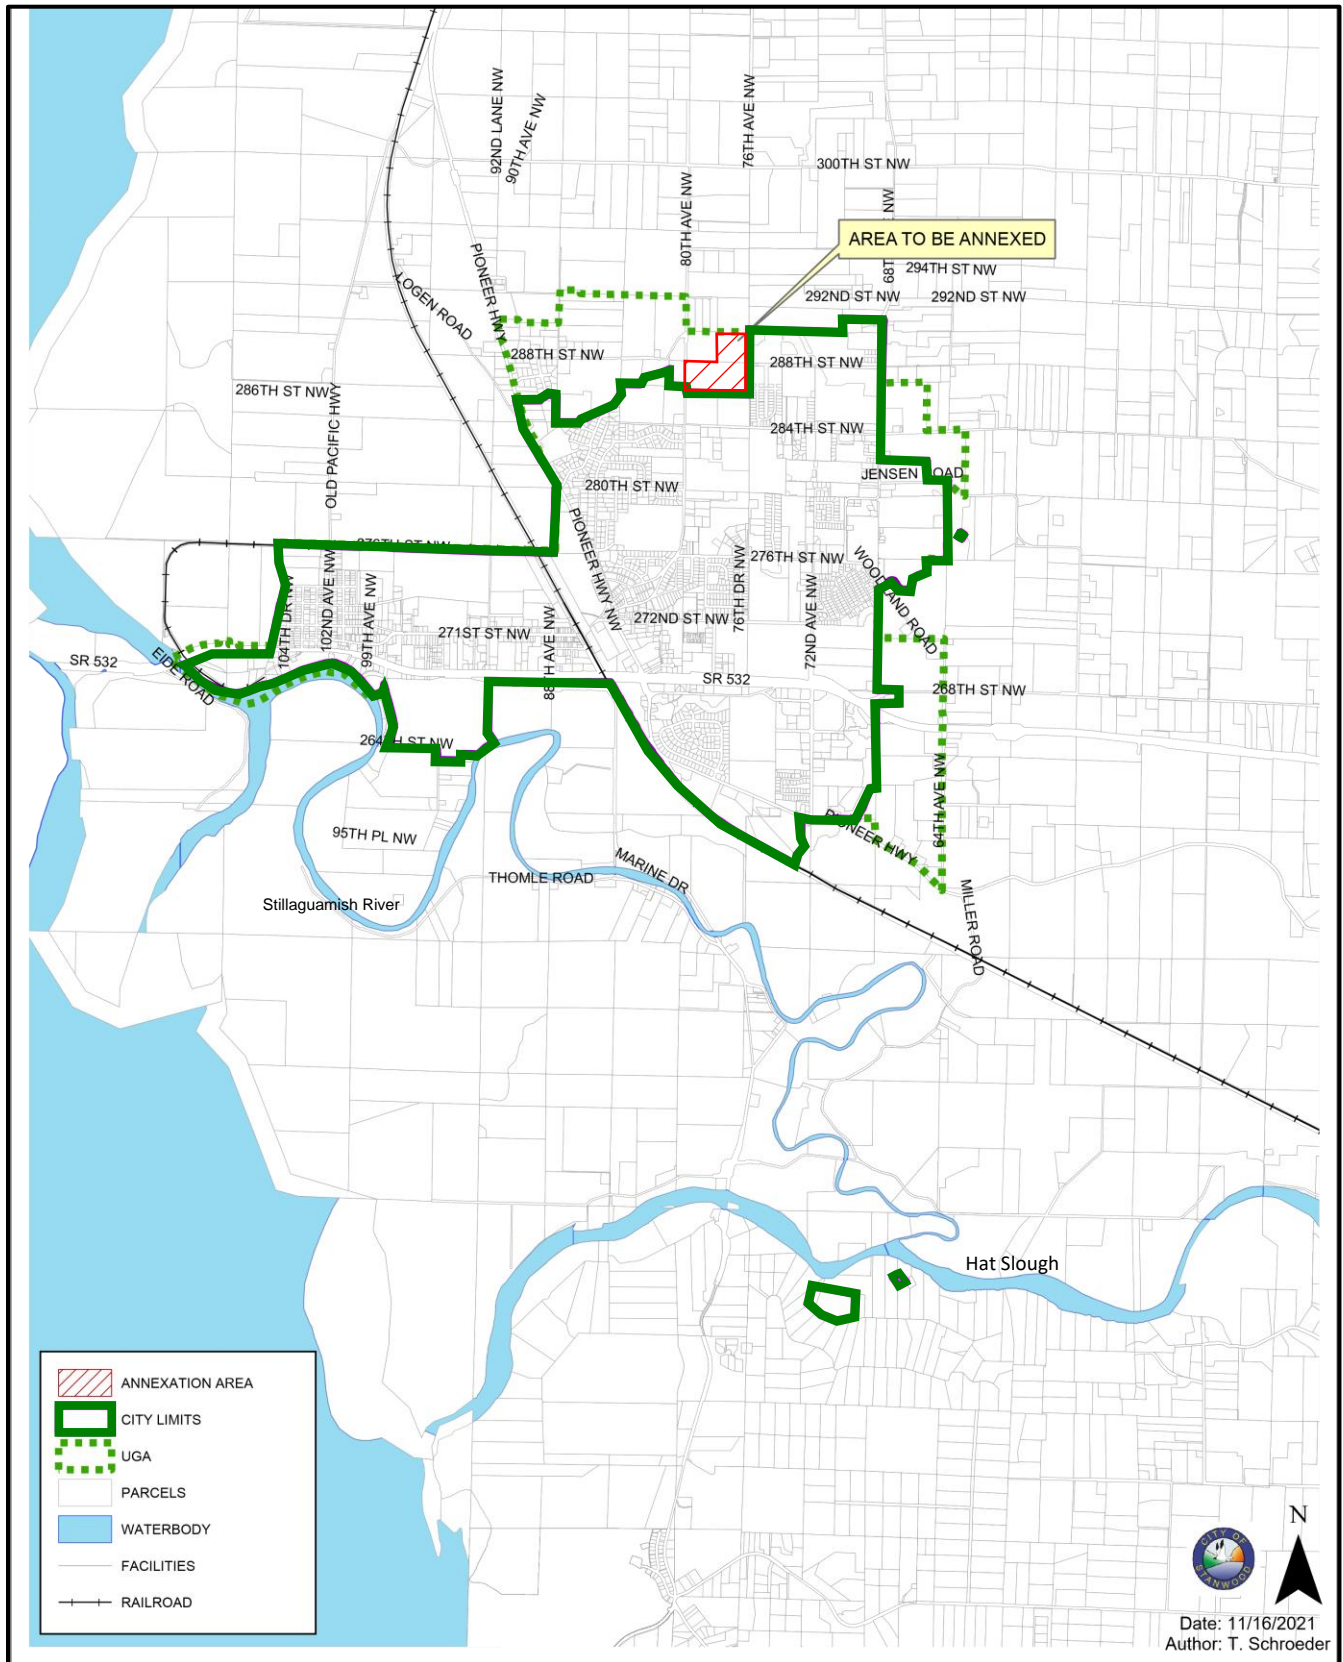

Vicinity Map of Kottsick Annexation Boundaries

~30 acres

	ANNEXATION AREA
	CITY LIMITS
	UGA
	PARCELS
	WATERBODY
	FACILITIES
	RAILROAD