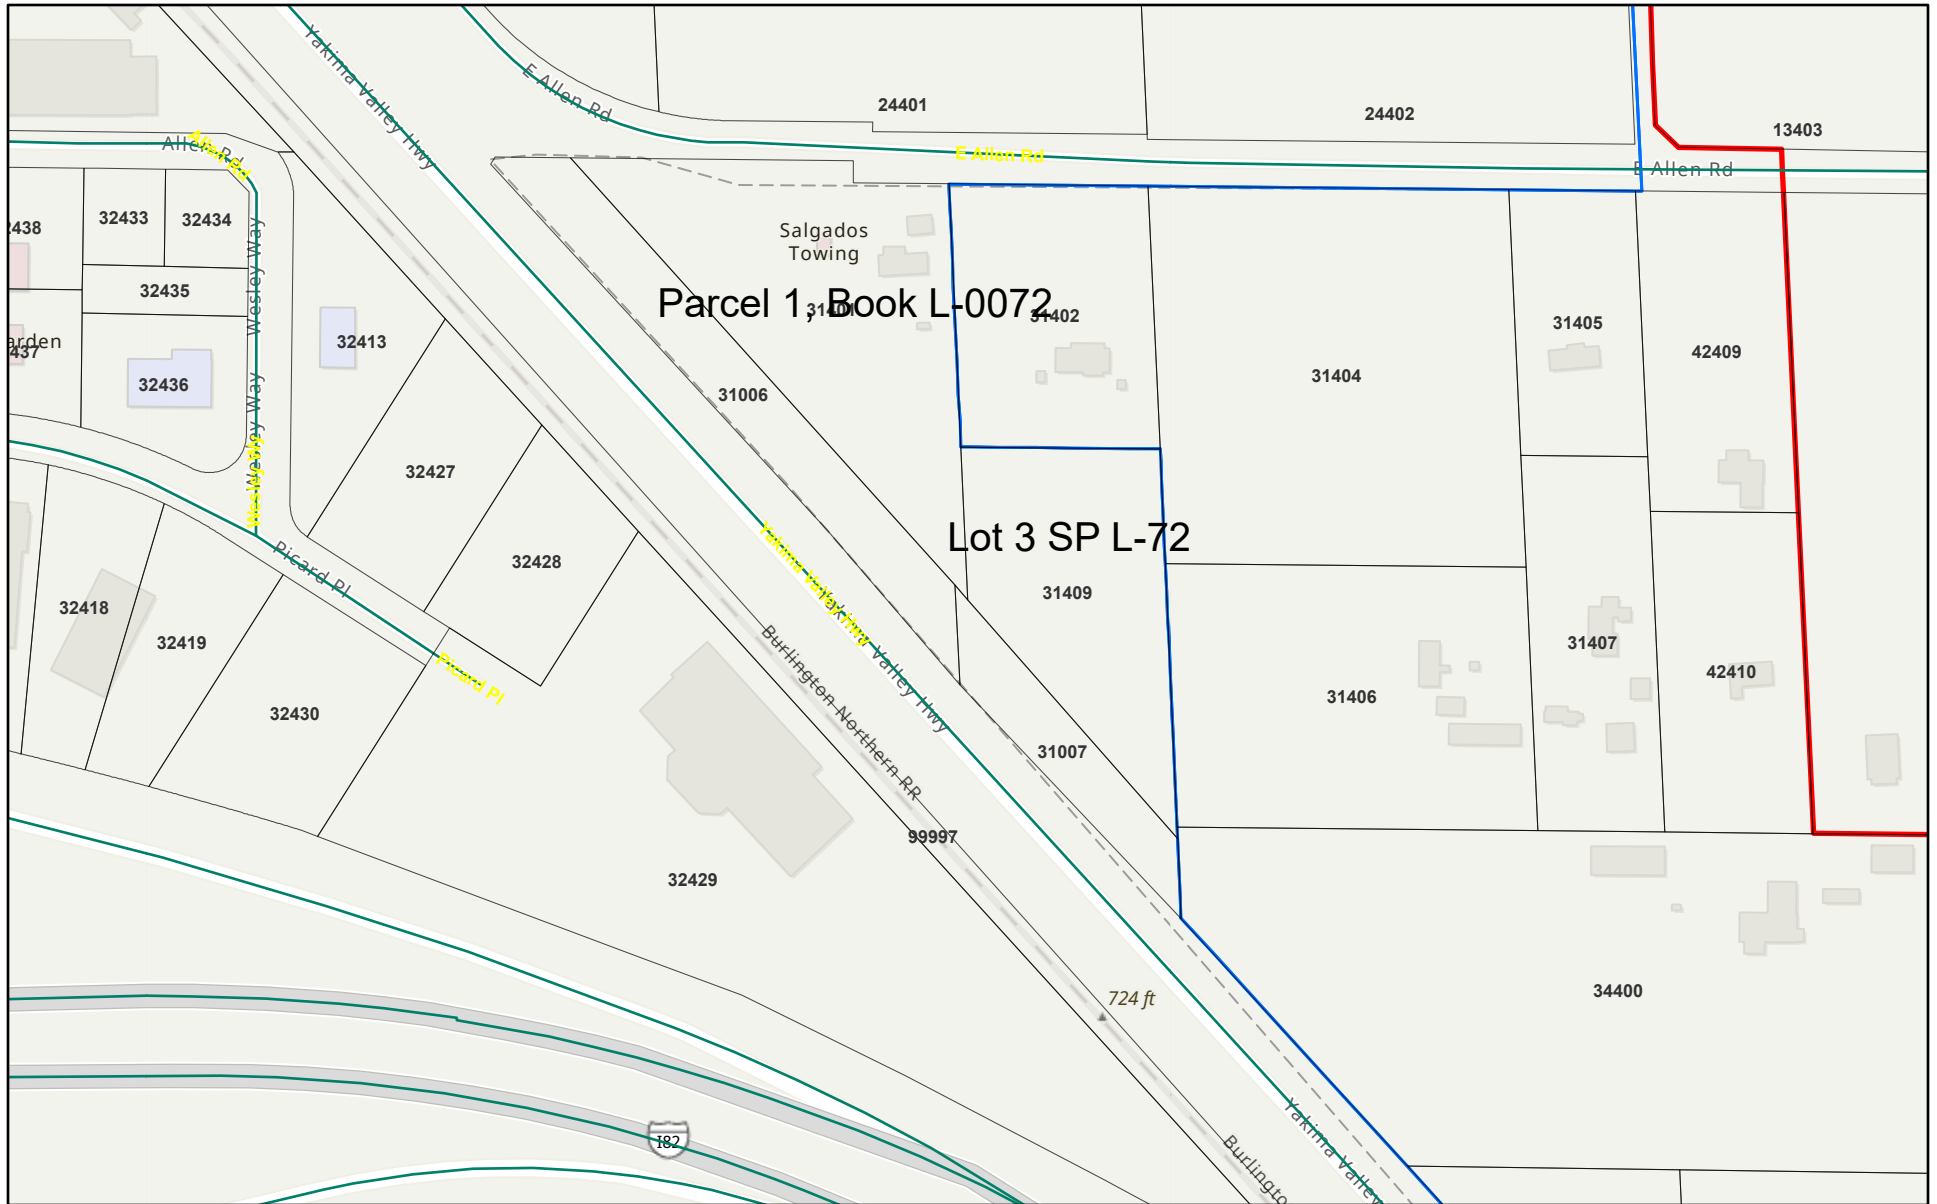

City of Sunnyside

2/24/2022, 8:52:15 AM

- Taxlots
- City Limits
- Street Names
- Urban Growth Boundary

1:4,514

Esri Community Maps Contributors, City of Yakima, WA State Parks GIS, ©