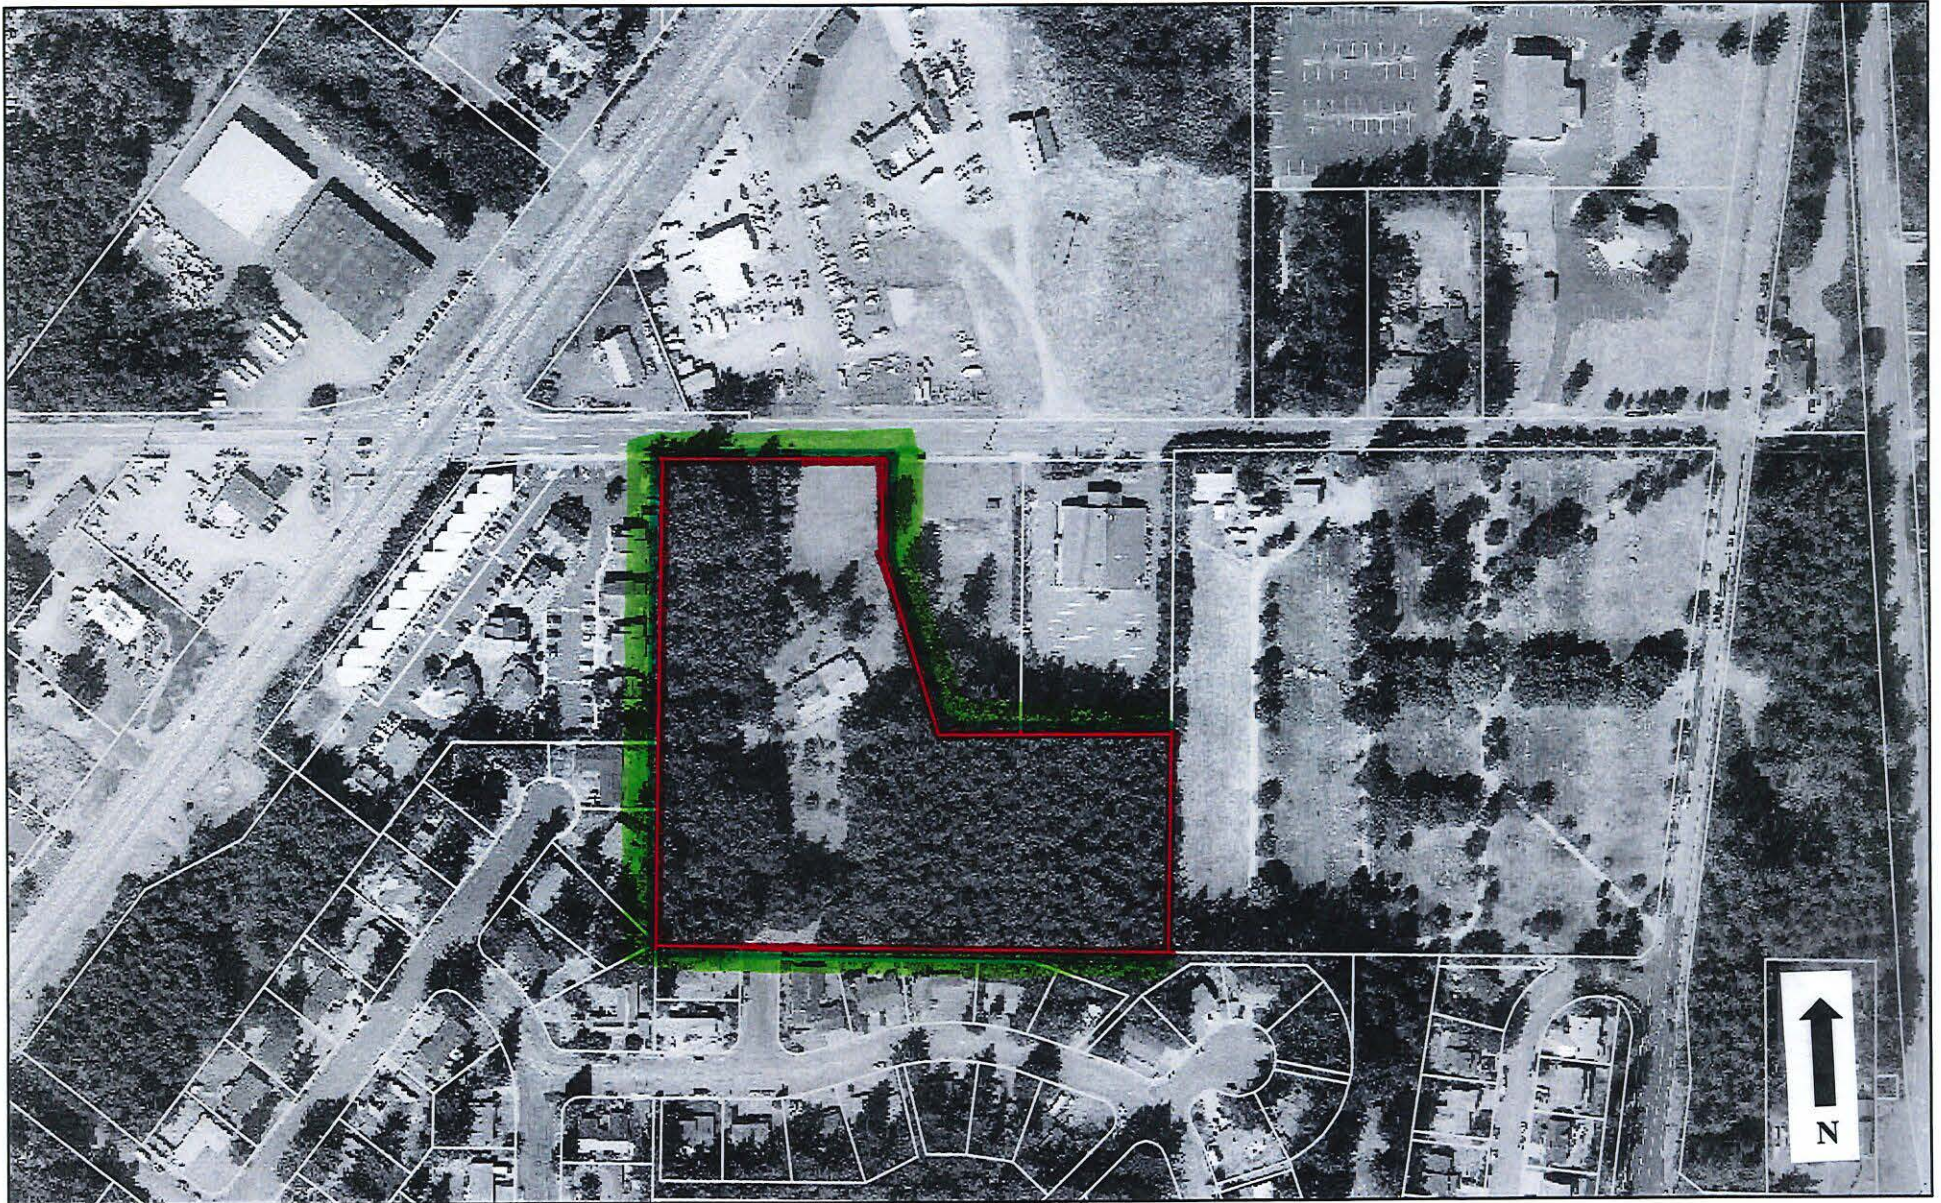

# Sullivan Annexation (Oak Harbor)

3/16/2023, 10:51:14 AM

 Parcels

1:4,514

0 0.03 0.05 0.1 mi

0 0.04 0.08 0.16 km

County of Skagit, Esri, HERE, Garmin, IPC, NRCan, Maxar

Island County Parcel Viewer Map Export