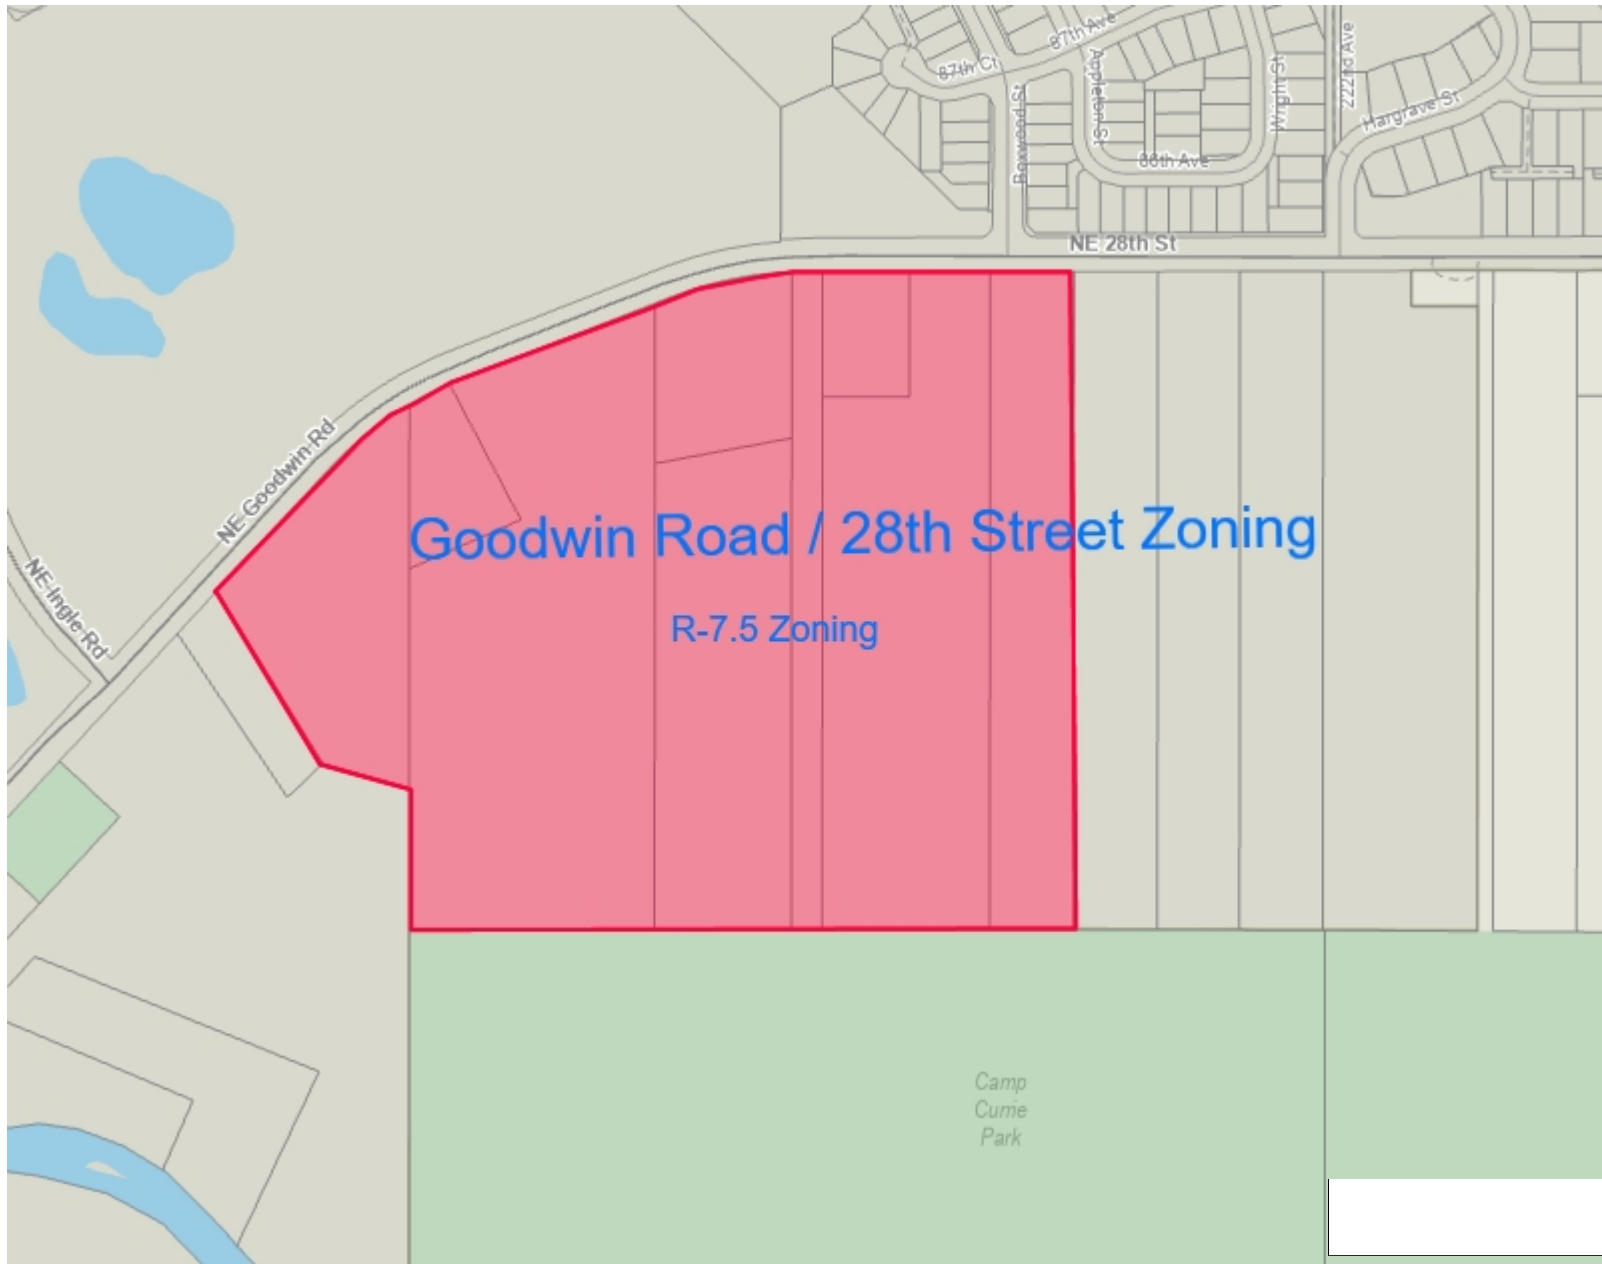

Goodwin Road / 28th Street Annexation

Legend

Taxlots

Notes:

Adoptive Zoning Map for Goodwin Road Annexation R-7.5

WGS_1984_Web_Mercator_Auxiliary_Sphere
Clark County, WA. GIS - <http://gis.clark.wa.gov>

This map was generated by Clark County's "MapsOnline" website. Clark County does not warrant the accuracy, reliability or timeliness of any information on this map, and shall not be held liable for losses caused by using this information. Taxlot (i.e., parcel) boundaries cannot be used to determine the location of property lines on the ground.