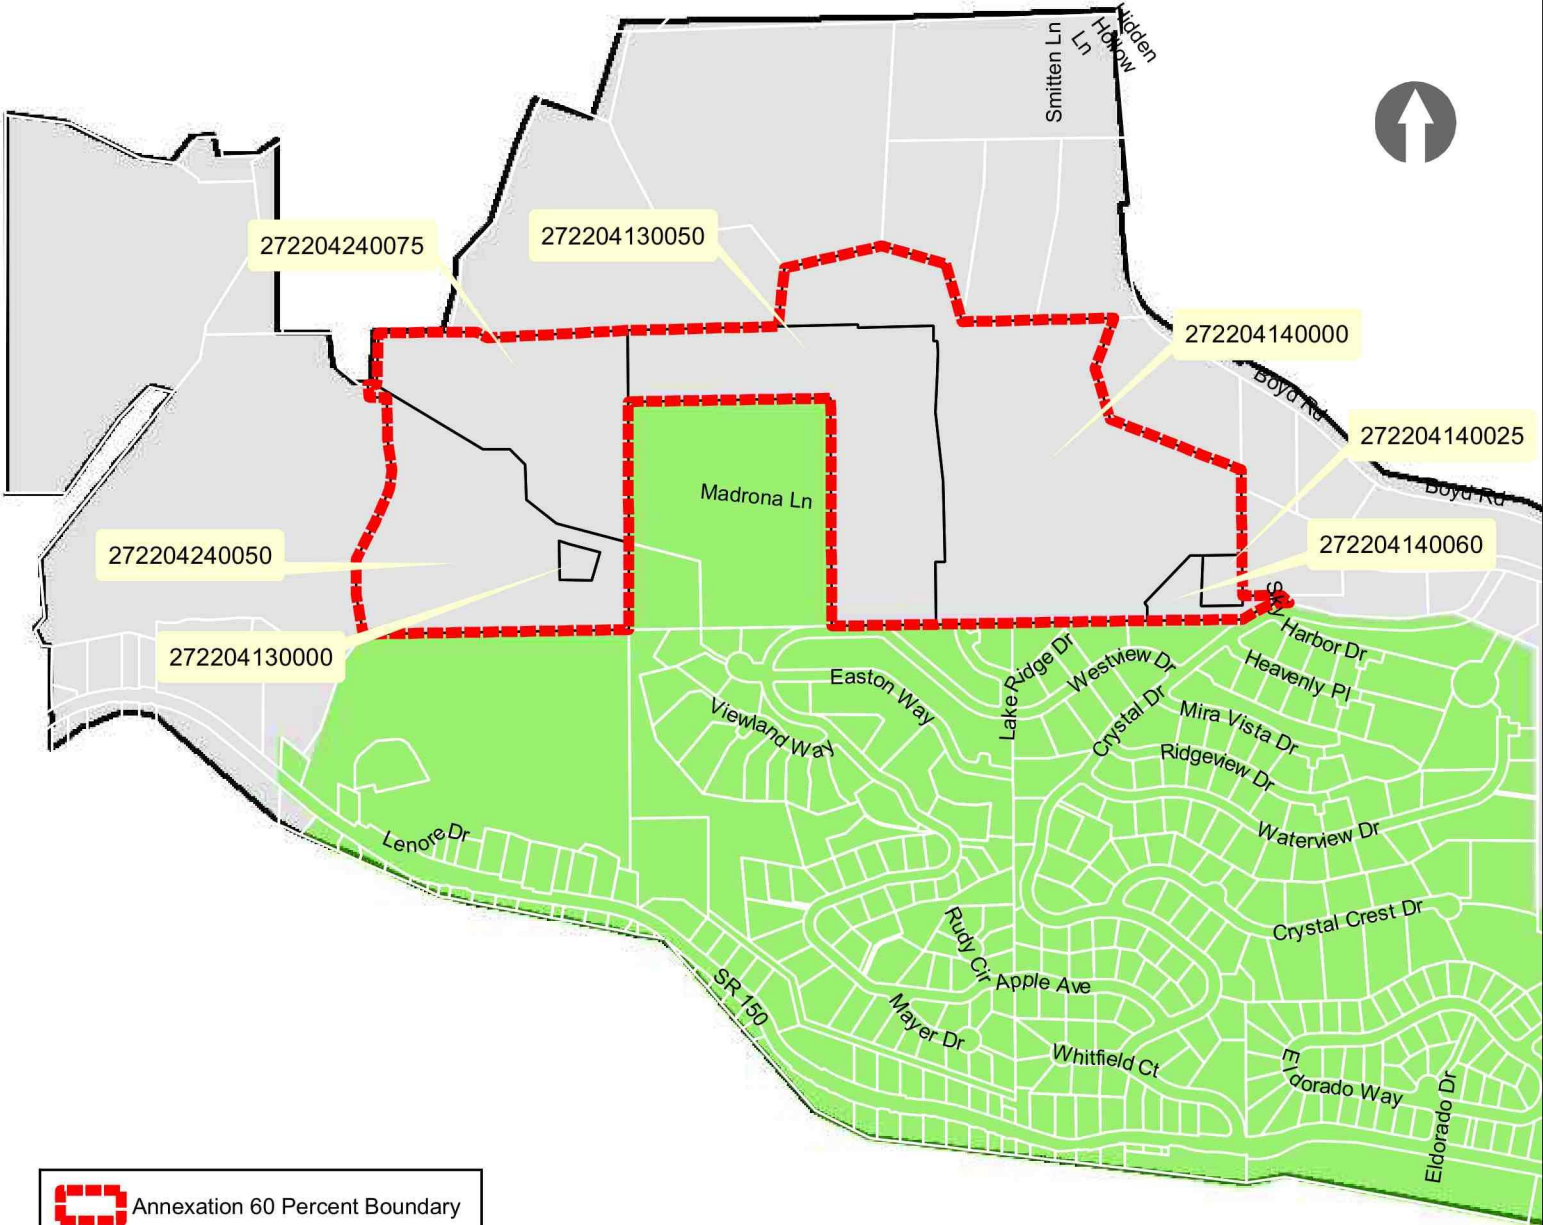

EXHIBIT 'B'

sundance Slope Annexation 60 Percent Petition Map

	Annexation 60 Percent Boundary
	Current Chelan City Limits
	Urban Growth Area Boundary