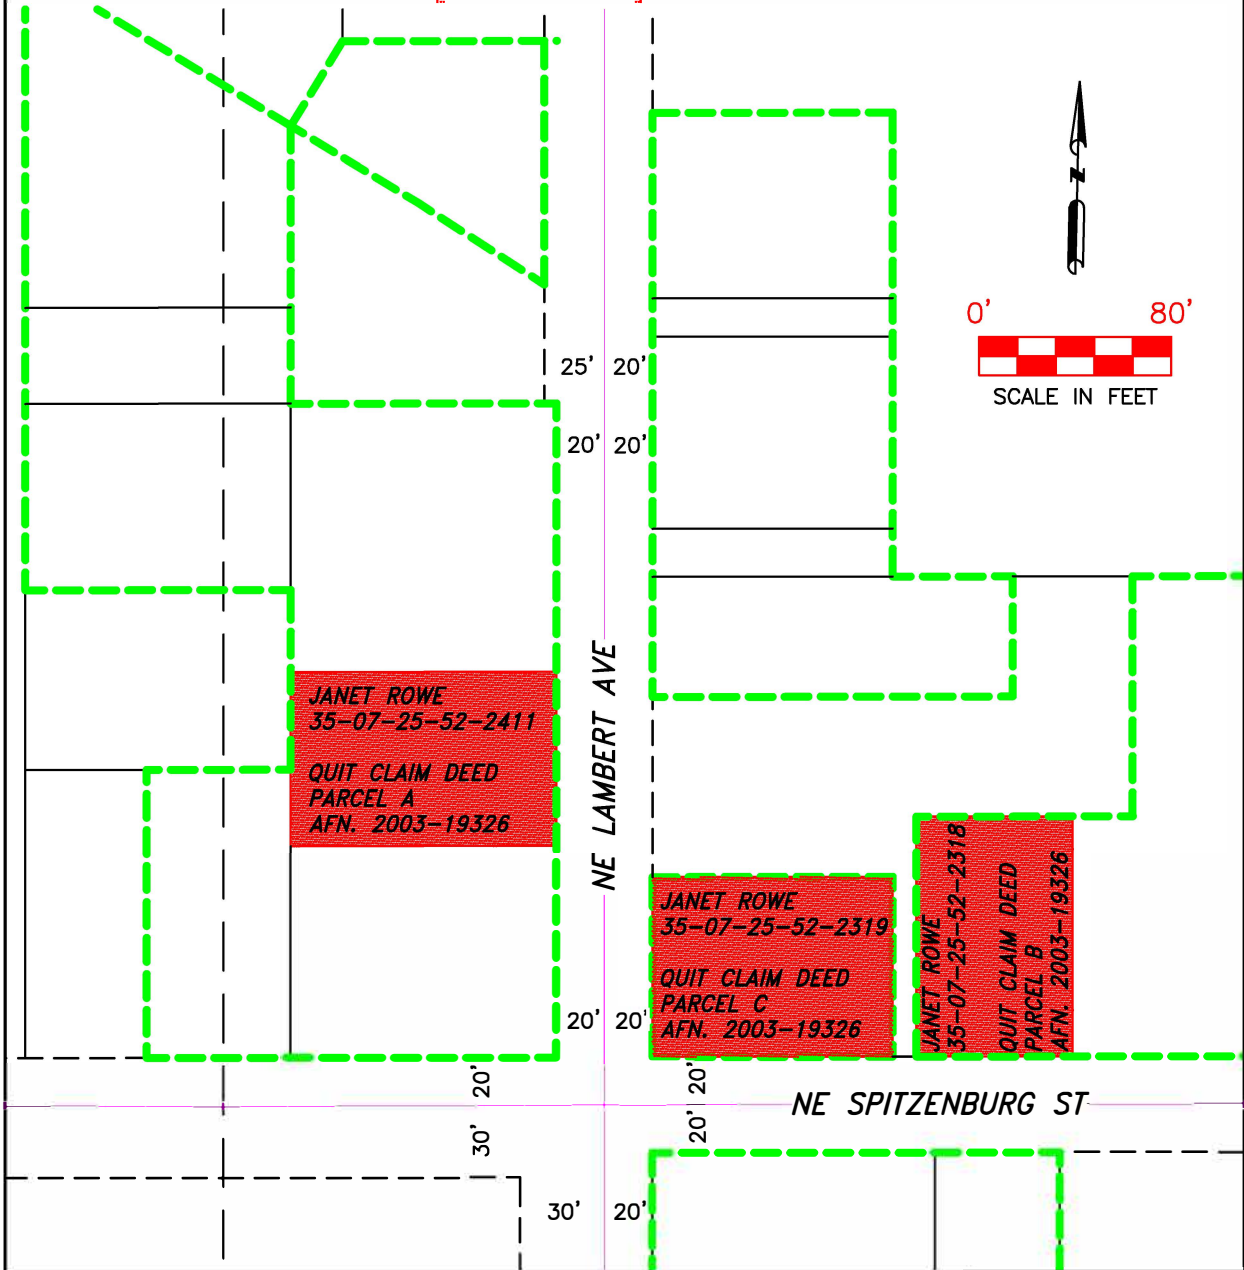

COLLEGE PLACE ANNEXATION

LEGEND

-  FORMER CITY LIMITS
-  NEW CITY LIMITS AREA

EXHIBIT "A"

SURVEYOR'S CERTIFICATION

I, LEROY D. WAGGONER, A LICENSED LAND SURVEYOR IN THE STATE OF WASHINGTON, HEREBY STATE THAT THIS EXHIBIT MAP CORRECTLY DEPICTS THE PARCELS DESCRIBED IN THE ANNEXATION LEGAL DESCRIPTION.