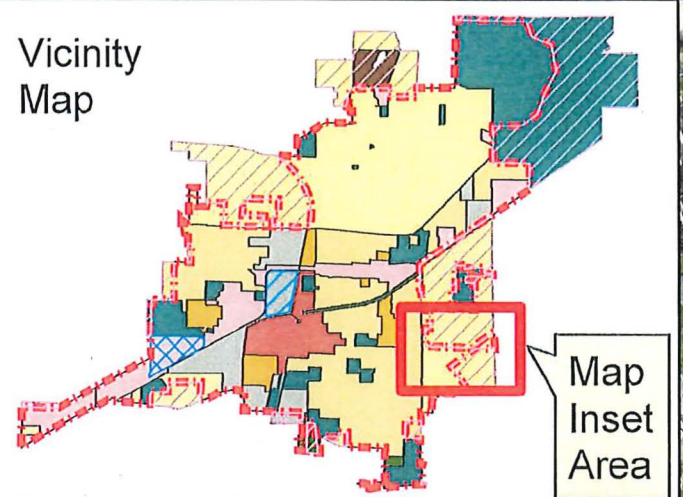

Hopke & Salt Families Annexation Request

Vicinity Map

Map Inset Area

Legend

- City Limits (Red Dotted-Line)
- Streets (Black Line)
- Railroads (Black Line with Cross-Ticks)
- Streams (Blue Line)
- Parcels (Thin Black Outline)

SkagitCounty2021_3inch.sid
RGB

- Red: Band_1
- Green: Band_2
- Blue: Band_3

City of Sedro-Woolley
Zoning Map
Adopted: 7/24/2019
Effective: 8/13/2019