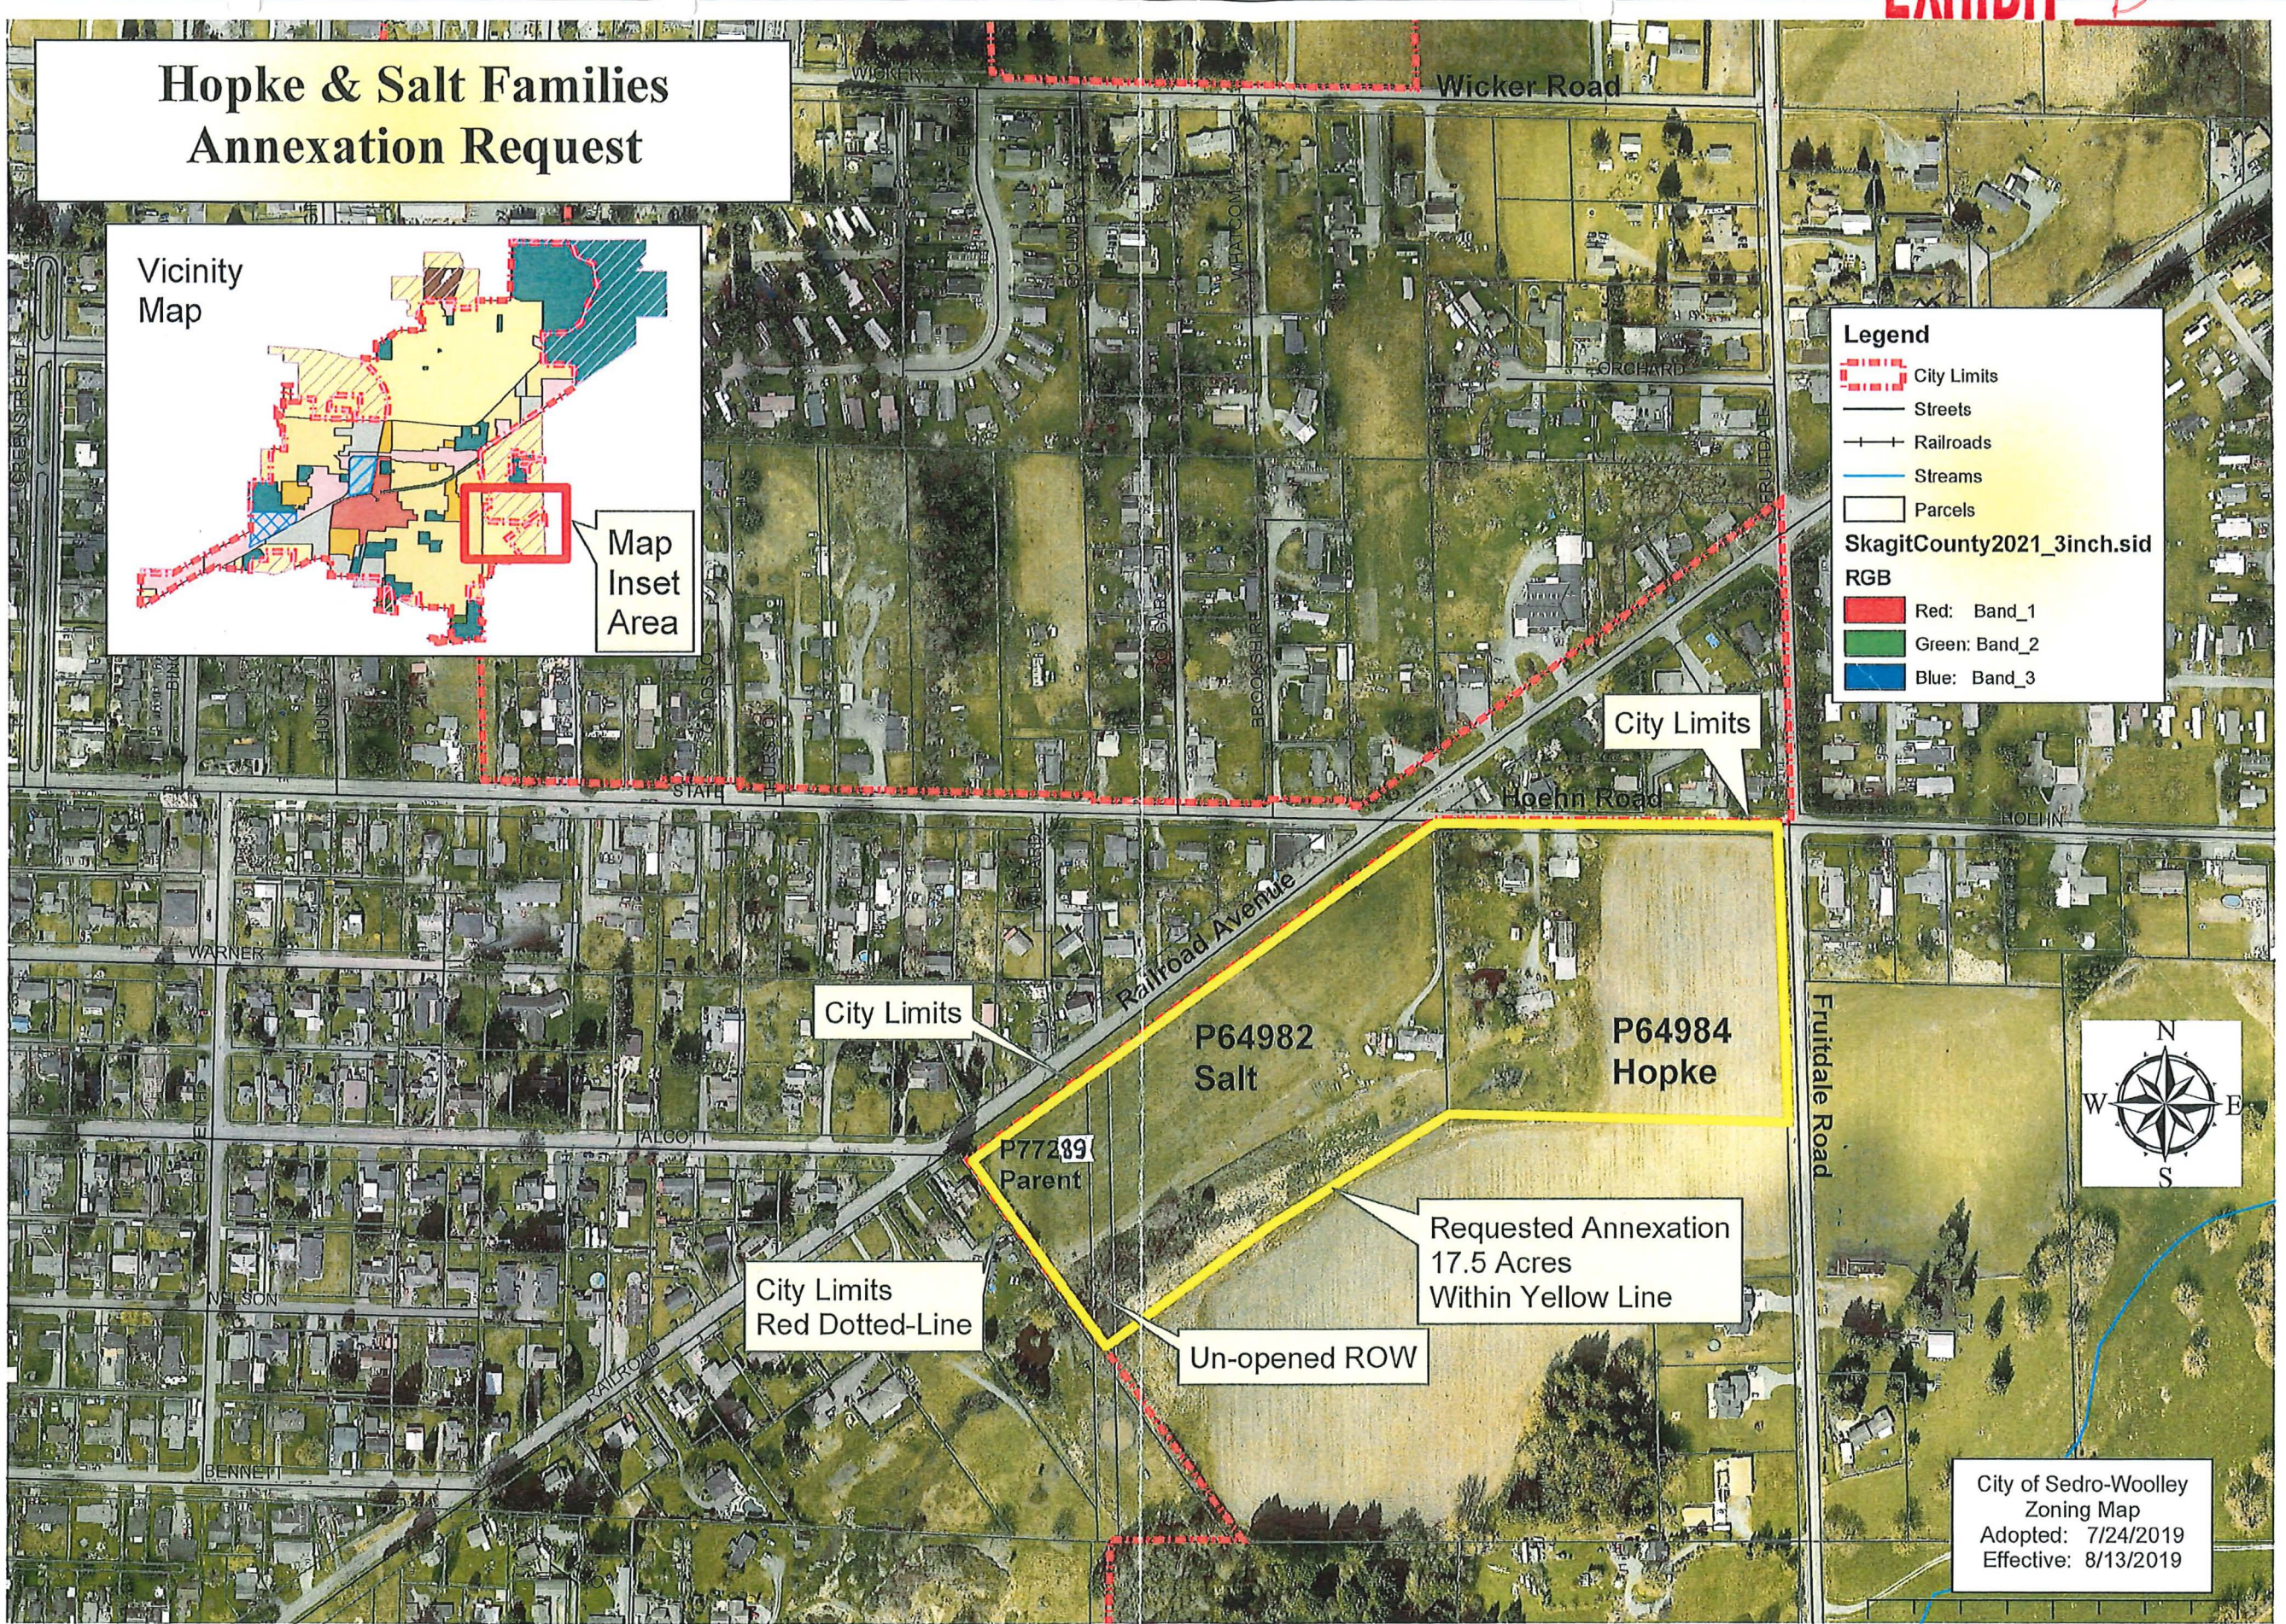

Hopke & Salt Families Annexation Request

Vicinity Map

Map Inset Area

Legend

- City Limits (Red Dotted-Line)
- Streets (Black Line)
- Railroads (Black Line with Cross-Ticks)
- Streams (Blue Line)
- Parcels (Thin Black Outline)

SkagitCounty2021_3inch.sid
RGB

- Red: Band_1
- Green: Band_2
- Blue: Band_3

City of Sedro-Woolley
Zoning Map
Adopted: 7/24/2019
Effective: 8/13/2019