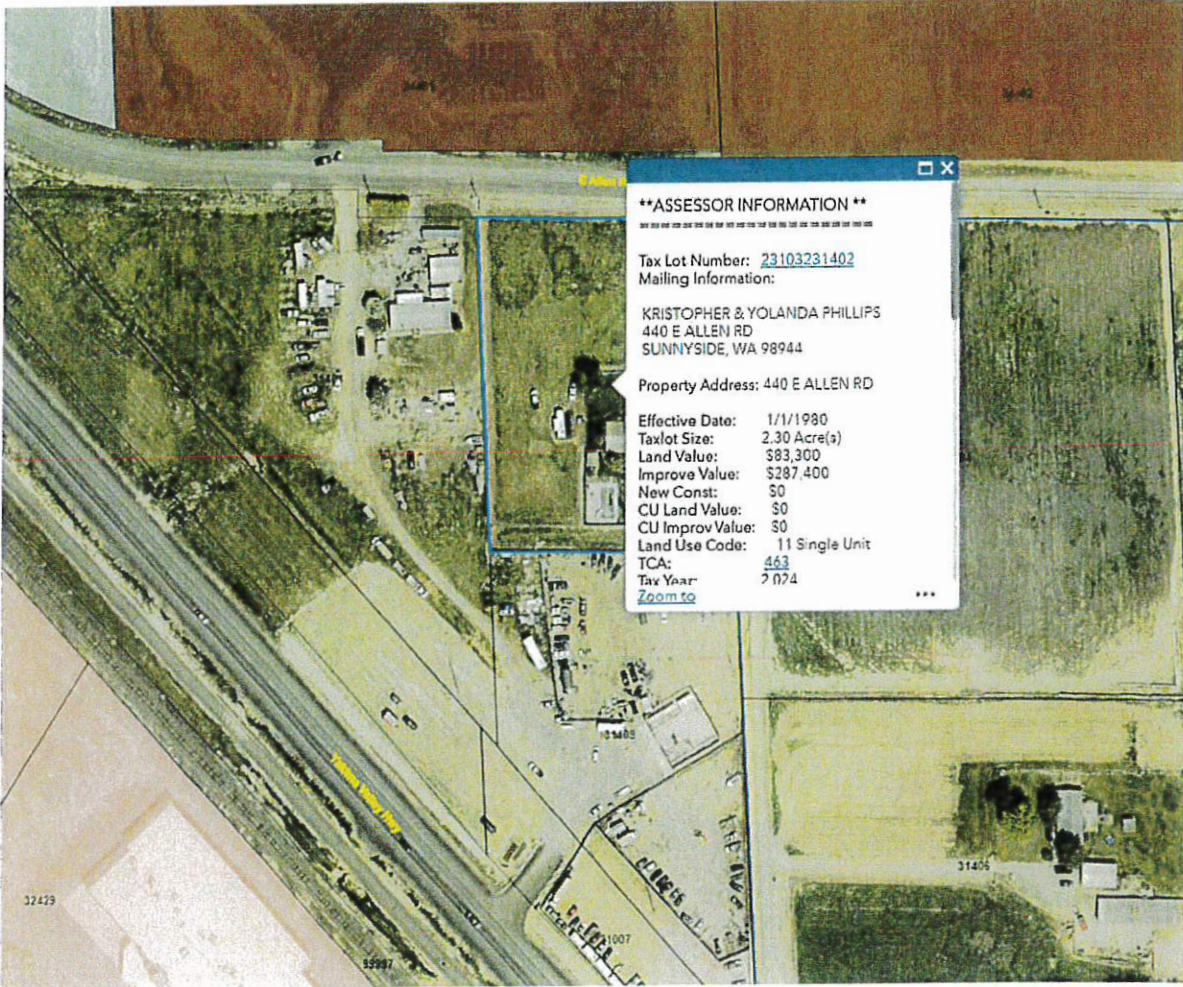

## Exhibit A

Legal Description: Lot 2 of Short Plat as recorded in Volume "L" of Plats, page 72, records of Yakima County, Washington.

# City of Sunnyside

9/14/2023, 2:56:26 PM

- World Imagery
- Low Resolution 15m Imagery
- High Resolution 60cm Imagery
- High Resolution 30cm Imagery
- Citations
- 60cm Resolution Metadata
- Taxlots
- Water - Hydrants
- Water - Main Lines
- Unknown
- Sewer - Pipe
- Polyvinyl Chloride - PVC