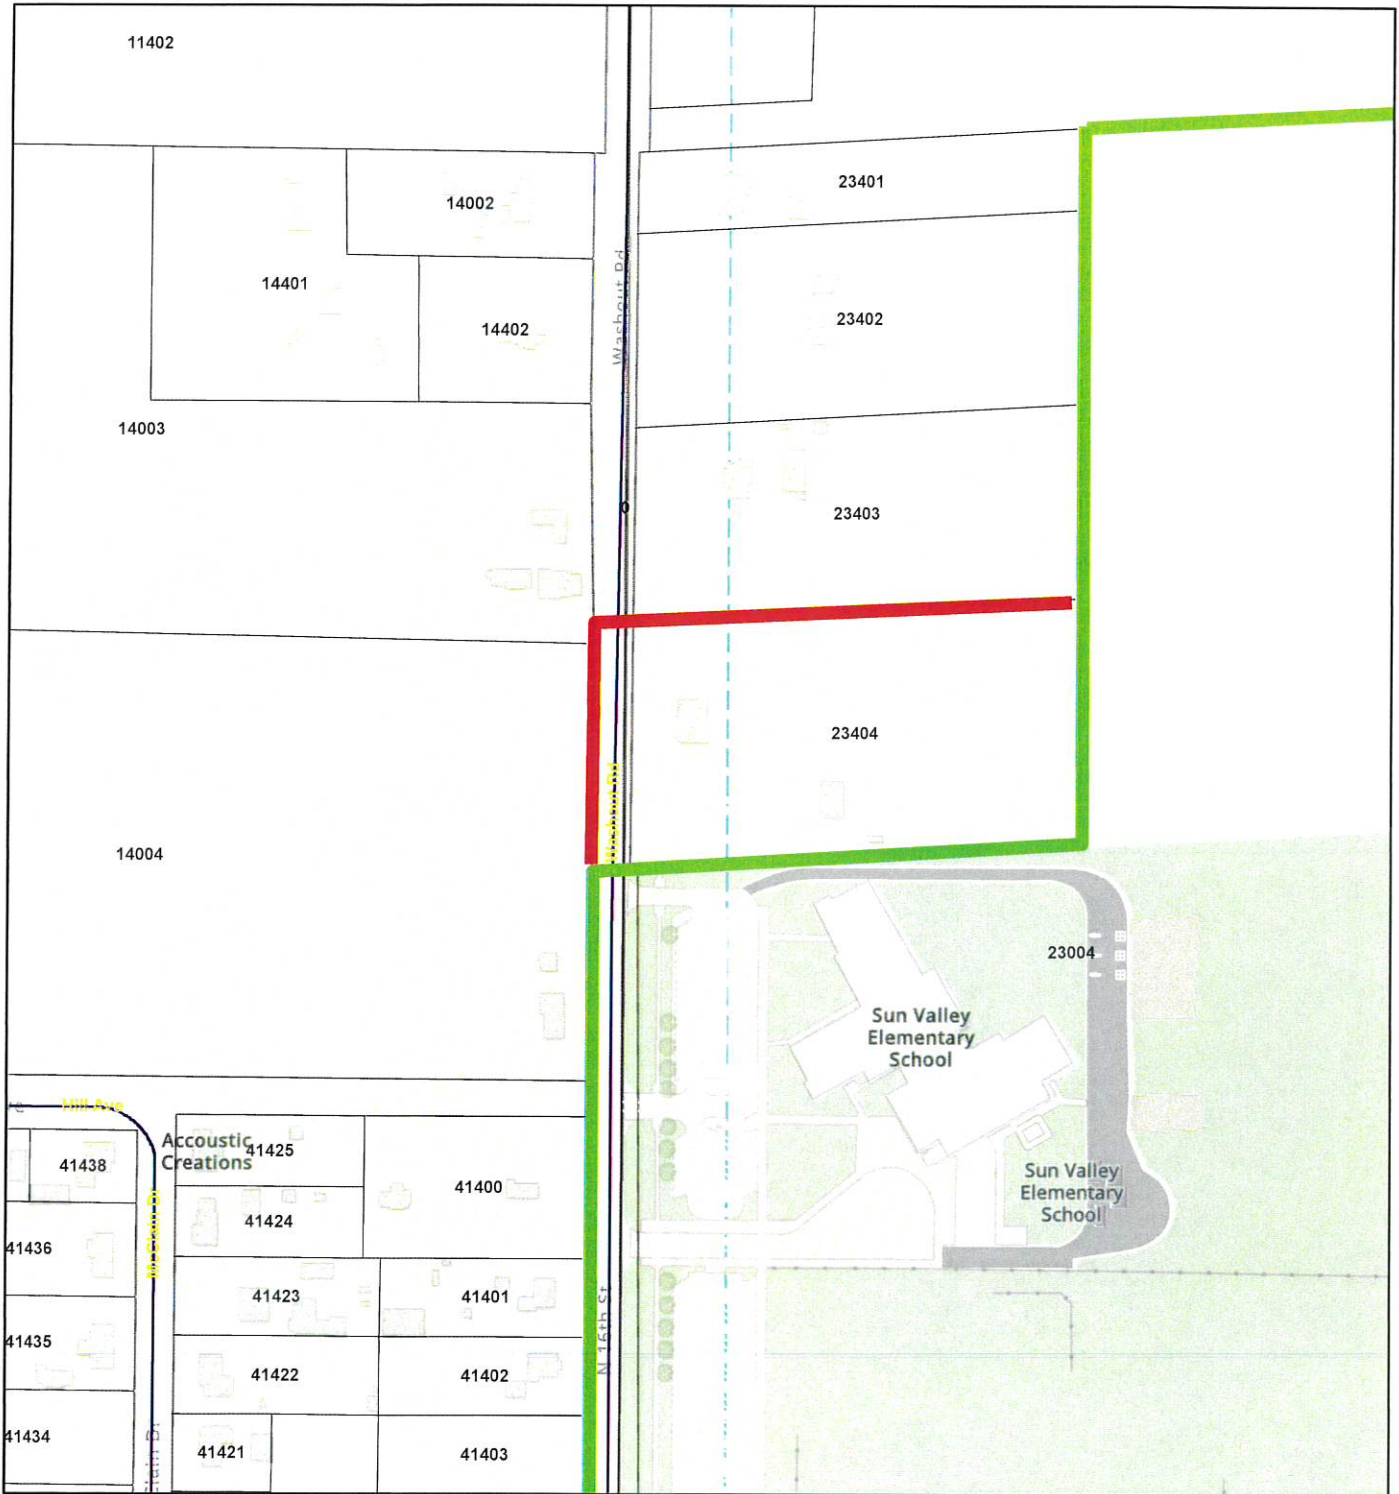

## Exhibit A

Legal Description: Lot 4 of Short Plat J-4  
To include that section of Washout Road that fronts Parcel 23109-2304.

### Salgado Annexation

# Salgado Annexation - ORD 2024-10

9/26/2024, 2:36:12 PM

- Taxlots
- Street Names
- City Limits

Esri Community Maps Contributors, WSU Facilities Services GIS, City of Yakima, WA State Parks GIS, © OpenStreetMap, Microsoft, Esri, TomTom, Garmin, SafeGraph, GeoTechnologies, Inc, METI/NASA, USGS, Bureau of Land Management, EPA, NPS, US Census Bureau, USDA, USFWS