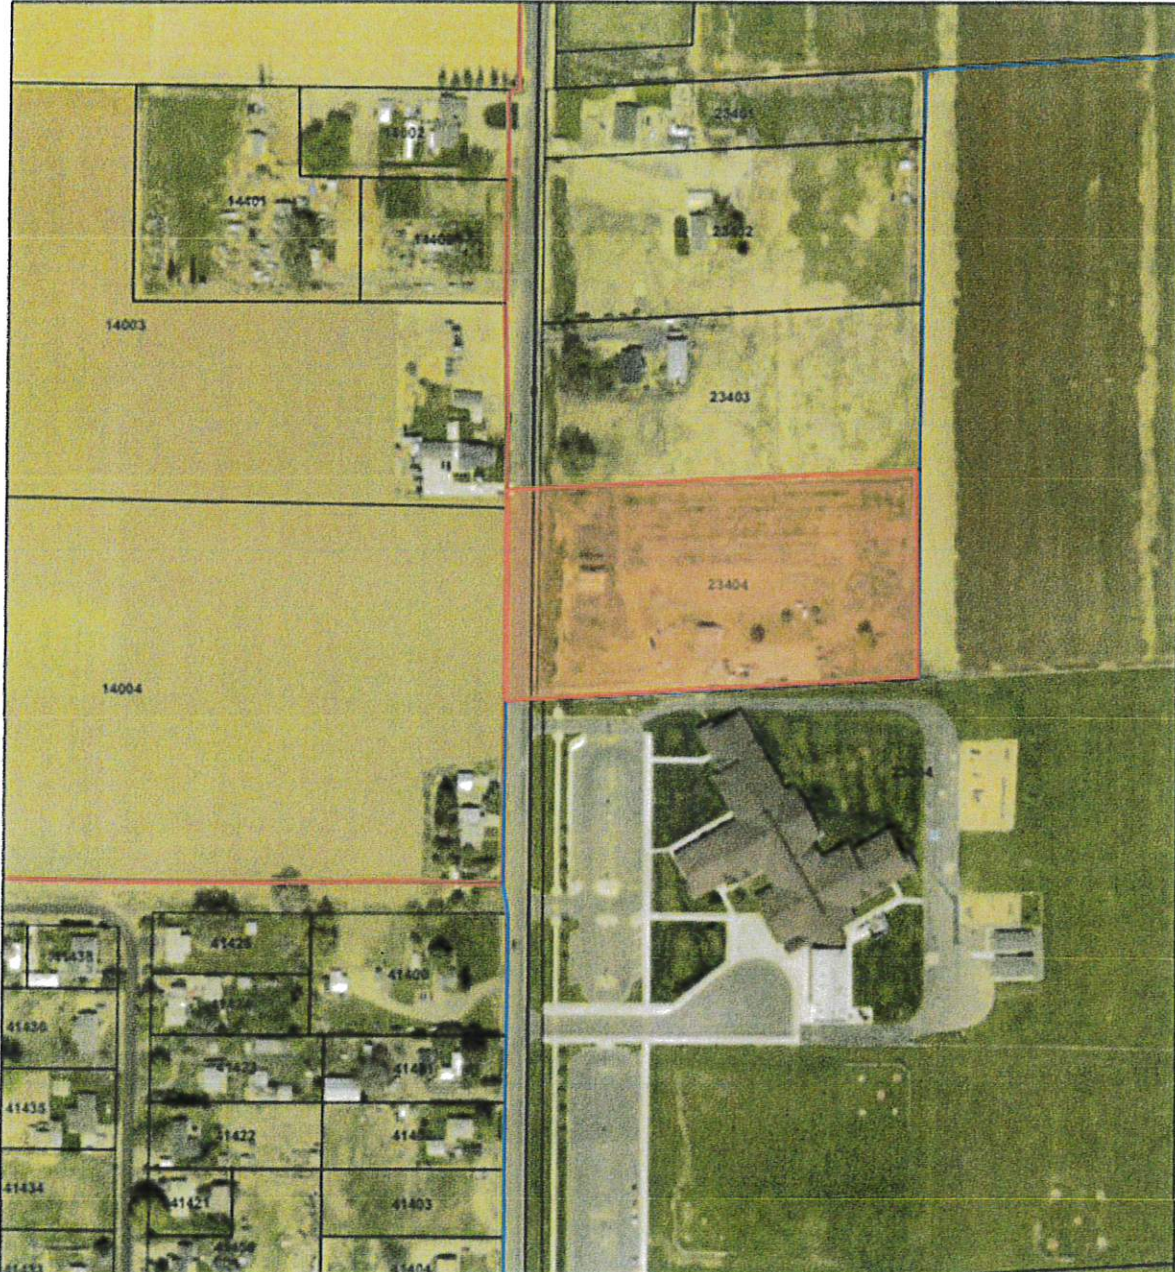

## Exhibit A

Legal Description: Lot 4 of Short Plat J-4  
To include that section of Washout Road that fronts Parcel 23109-2304.

### Salgado Annexation