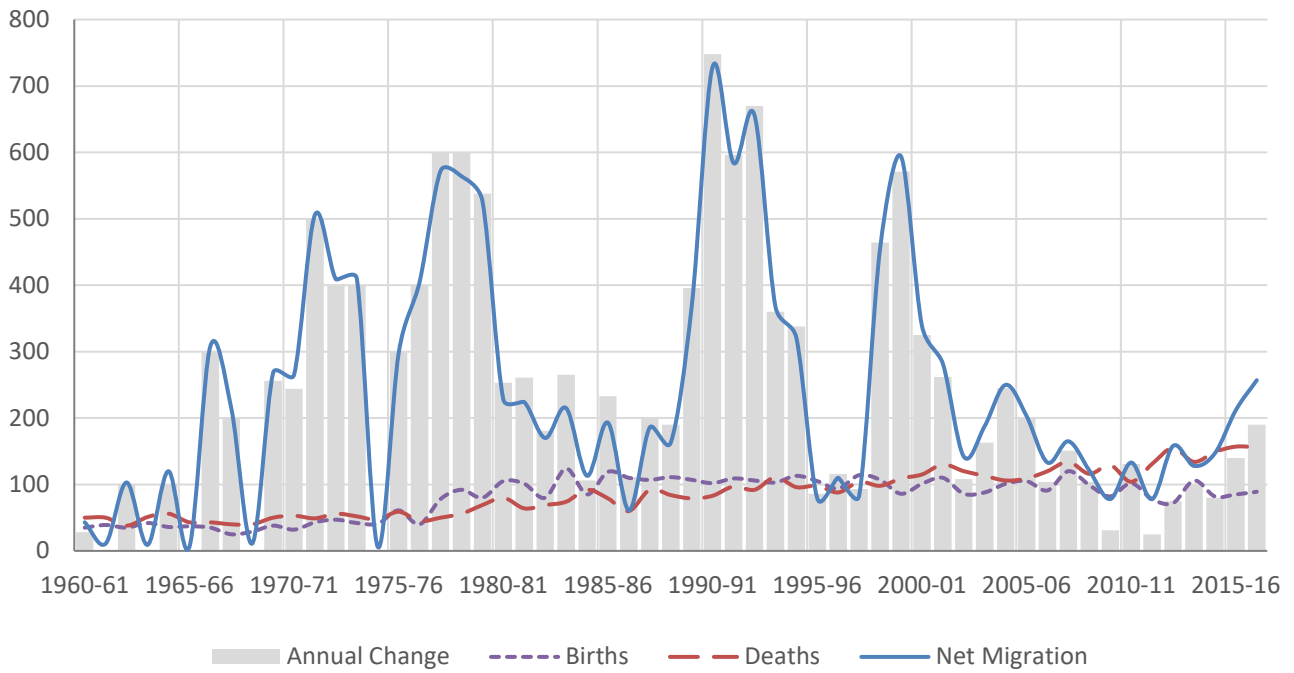

Components of Population Change, 1960-2017

Pend Oreille County

Pierce County

Components of Population Change, 1960-2017

San Juan County

Skagit County

Components of Population Change, 1960-2017

Skamania County

Snohomish County

Components of Population Change, 1960-2017

Spokane County

Stevens County

Components of Population Change, 1960-2017

Thurston County

Wahkiakum County

Components of Population Change, 1960-2017

Walla Walla County

Whatcom County

Components of Population Change, 1960-2017

Whitman County

Yakima County