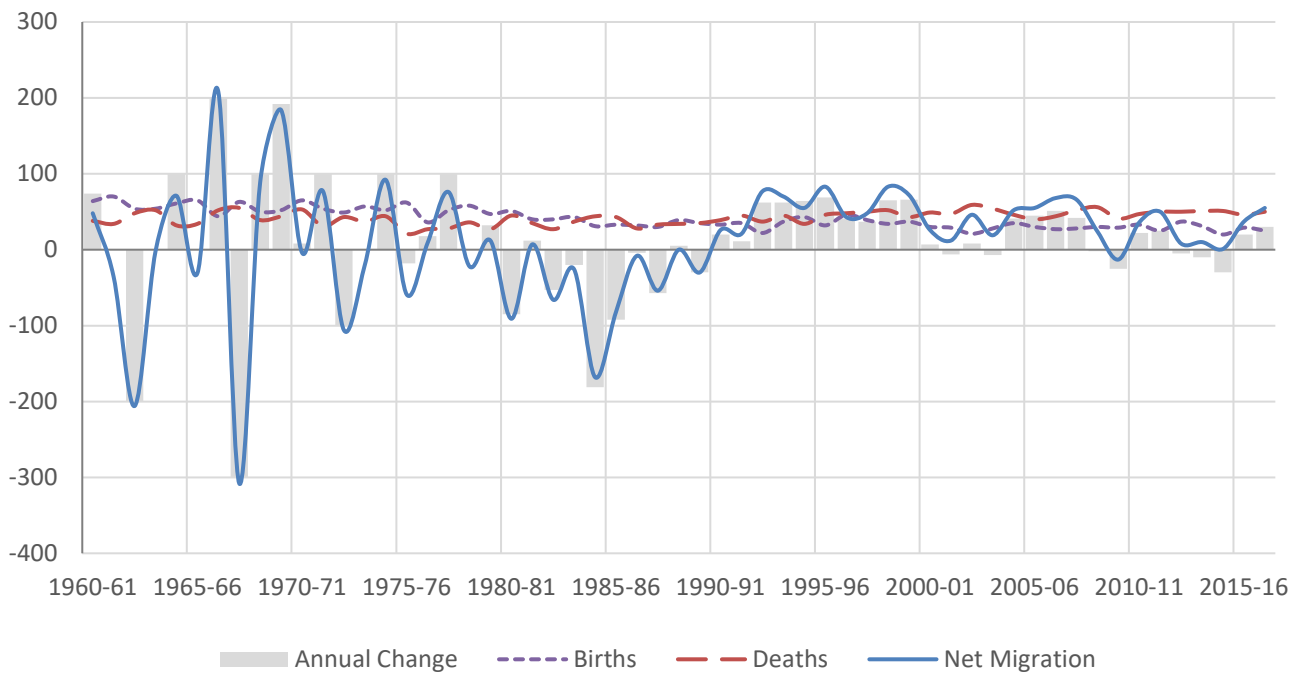

Components of Population Change, 1960-2017

Pend Oreille County

Pierce County

Components of Population Change, 1960-2017

San Juan County

Skagit County

Components of Population Change, 1960-2017

Skamania County

Snohomish County

Components of Population Change, 1960-2017

Spokane County

Stevens County

Components of Population Change, 1960-2017

Thurston County

Wahkiakum County

Components of Population Change, 1960-2017