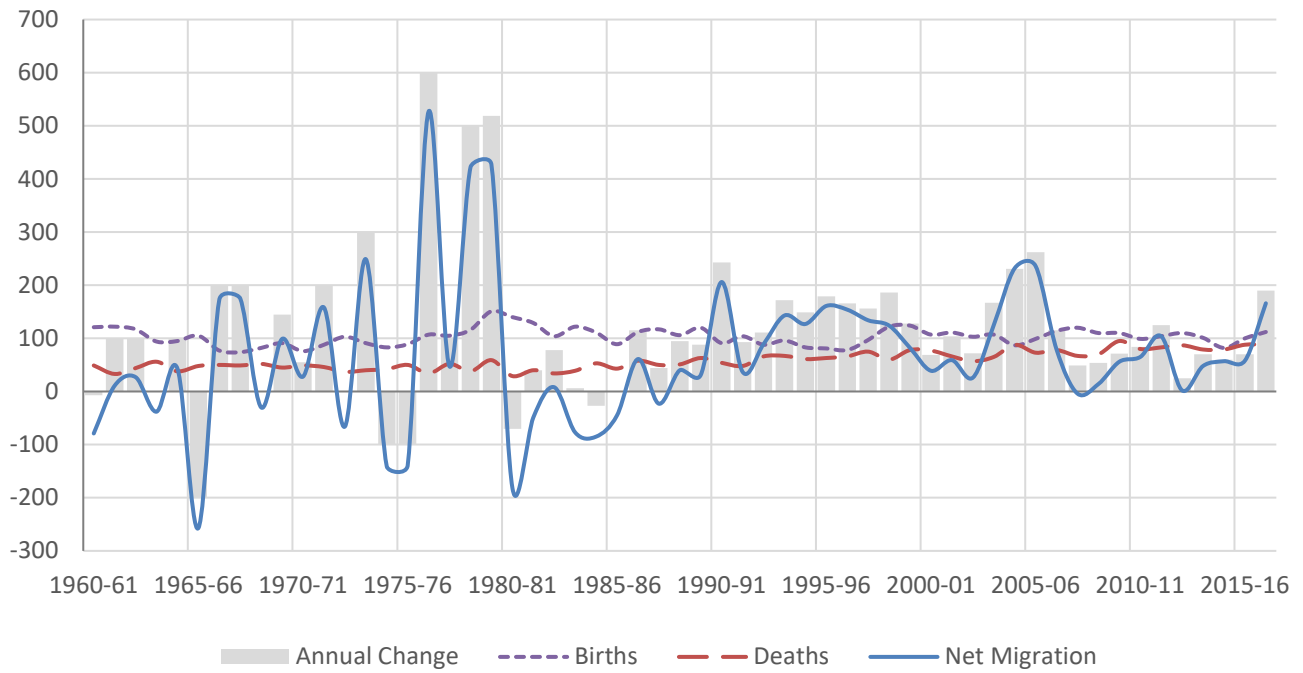

Components of Population Change, 1960-2017

Pend Oreille County

Pierce County

Components of Population Change, 1960-2017

San Juan County

Skagit County

Components of Population Change, 1960-2017

Skamania County

Snohomish County

Components of Population Change, 1960-2017

Spokane County

Stevens County

Components of Population Change, 1960-2017

Thurston County

Wahkiakum County

Components of Population Change, 1960-2017