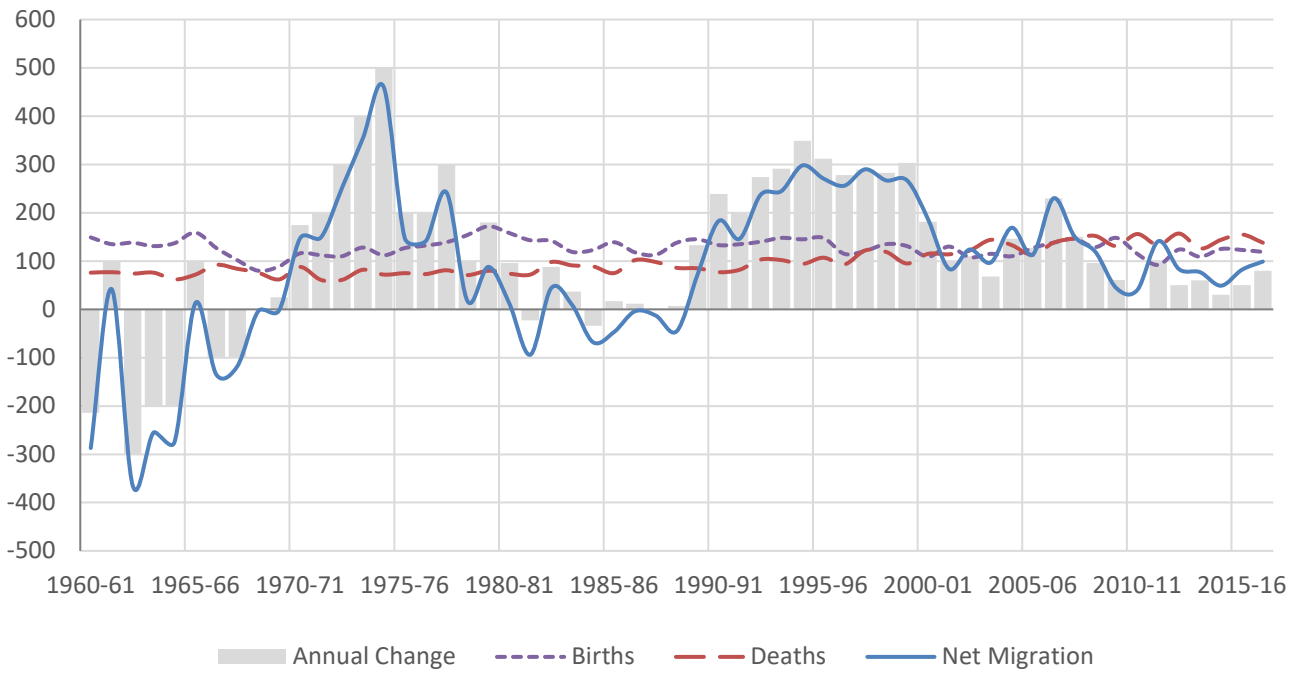

Components of Population Change, 1960-2017

Pend Oreille County

Pierce County

Components of Population Change, 1960-2017

San Juan County

Skagit County

Components of Population Change, 1960-2017

Skamania County

Snohomish County

Components of Population Change, 1960-2017

Spokane County

Stevens County

Components of Population Change, 1960-2017

Thurston County

Wahkiakum County

Components of Population Change, 1960-2017