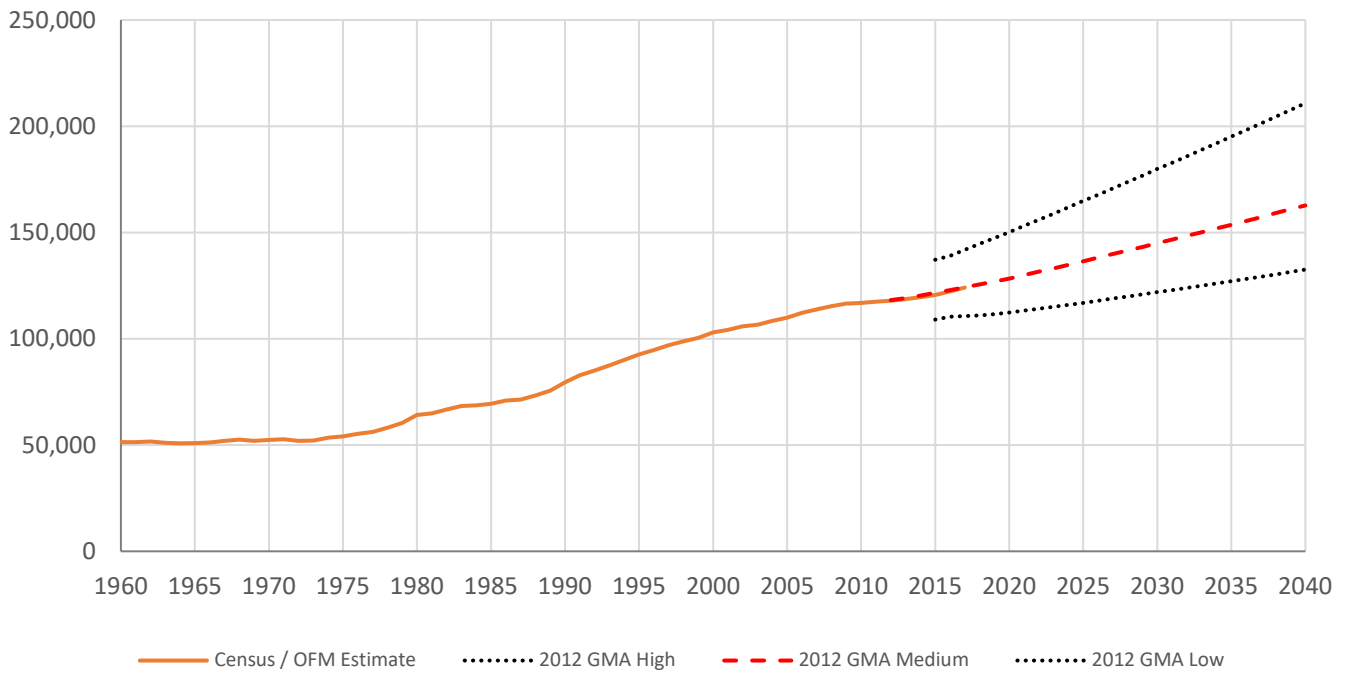

Evaluation of 2012 Growth Management Act Projections

Lincoln County

Mason County

Evaluation of 2012 Growth Management Act Projections

Okanogan County

Pacific County

Evaluation of 2012 Growth Management Act Projections

Pend Oreille County

Pierce County

Evaluation of 2012 Growth Management Act Projections

San Juan County

Skagit County

Evaluation of 2012 Growth Management Act Projections

Skamania County

Snohomish County