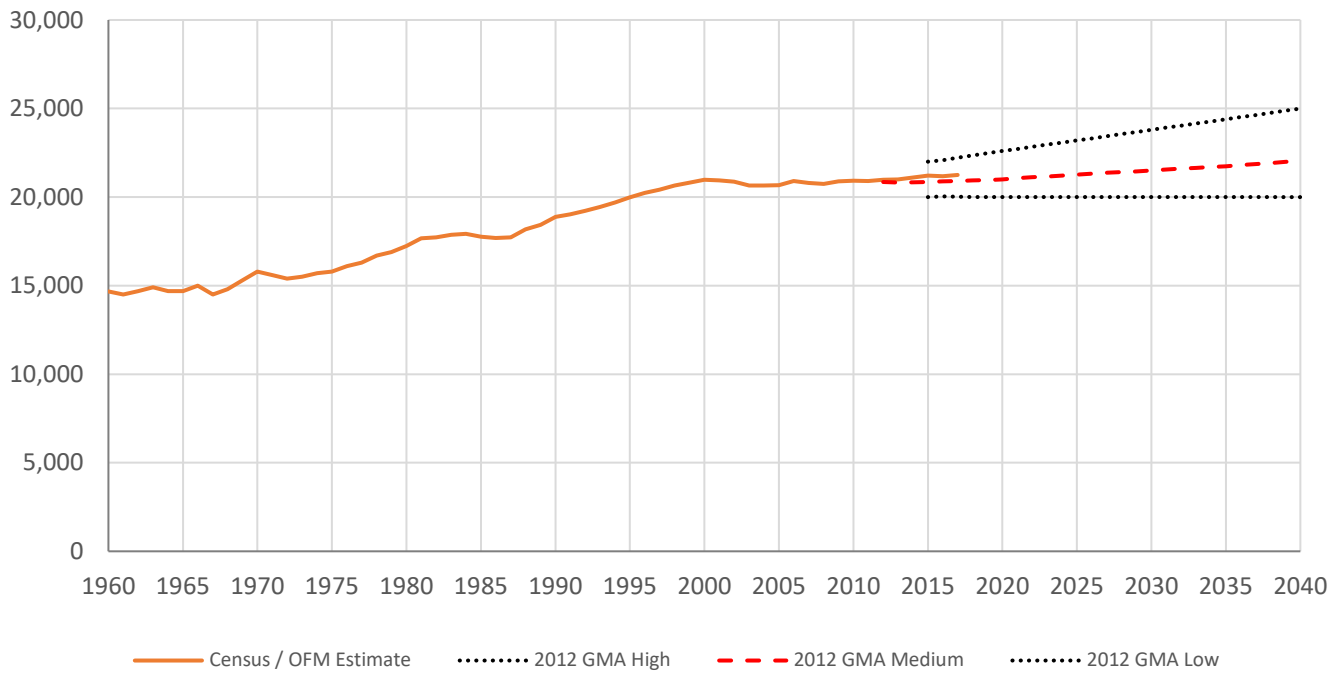

Evaluation of 2012 Growth Management Act Projections

Lincoln County

Mason County

Evaluation of 2012 Growth Management Act Projections

Okanogan County

Pacific County

Evaluation of 2012 Growth Management Act Projections

Pend Oreille County

Pierce County

Evaluation of 2012 Growth Management Act Projections

San Juan County

Skagit County

Evaluation of 2012 Growth Management Act Projections

Skamania County

Snohomish County