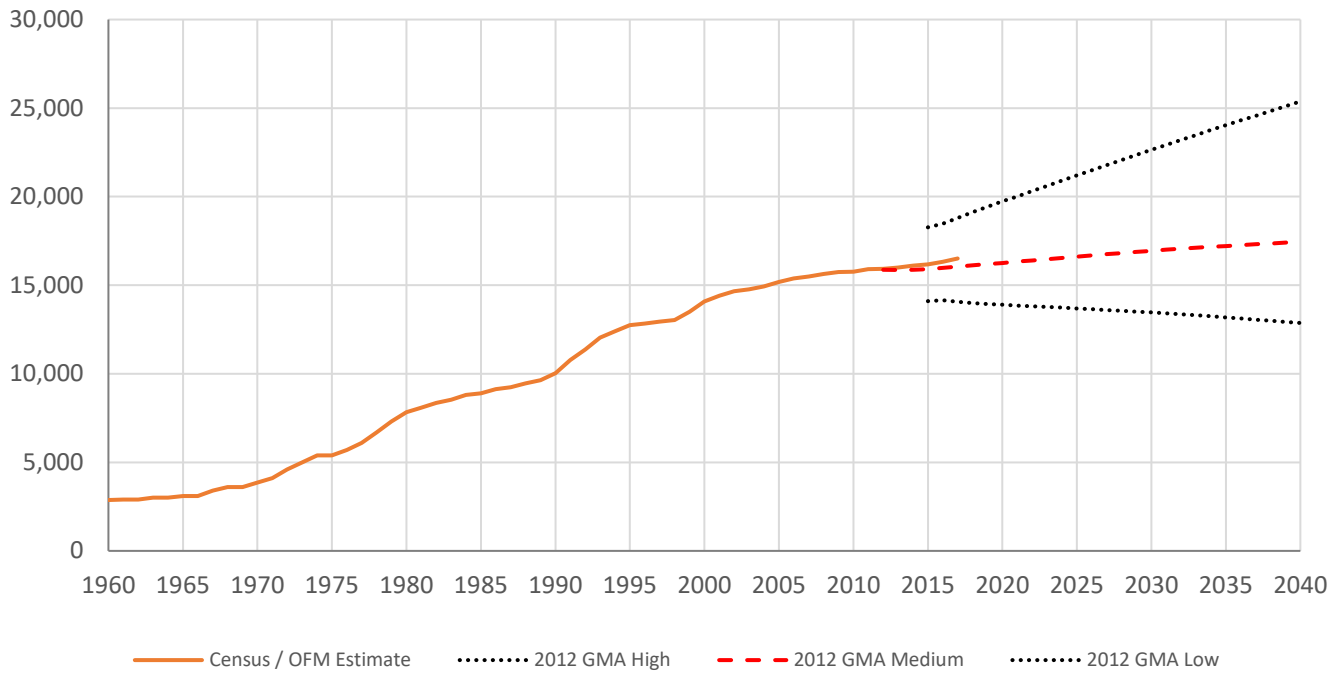

Evaluation of 2012 Growth Management Act Projections

Lincoln County

Mason County

Evaluation of 2012 Growth Management Act Projections

Okanogan County

Pacific County

Evaluation of 2012 Growth Management Act Projections

Pend Oreille County

Pierce County

Evaluation of 2012 Growth Management Act Projections

San Juan County

Skagit County

Evaluation of 2012 Growth Management Act Projections

Skamania County

Snohomish County