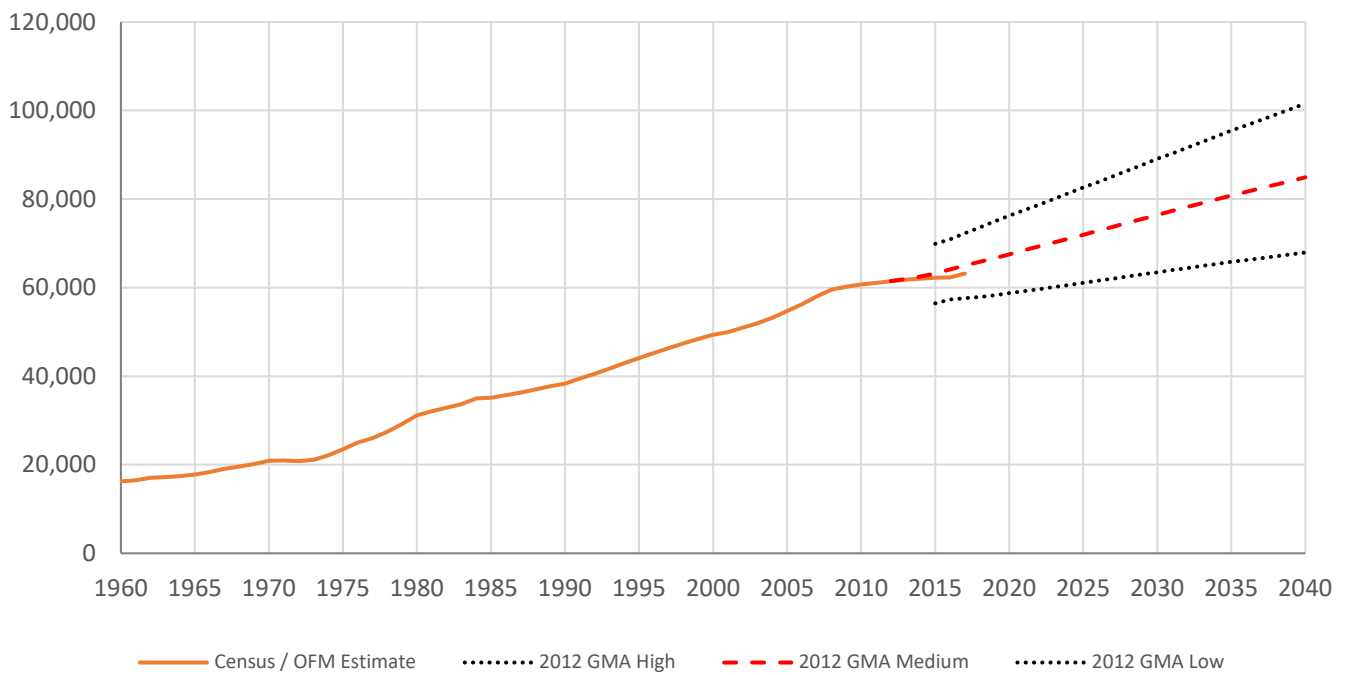

Evaluation of 2012 Growth Management Act Projections

Lincoln County

Mason County

Evaluation of 2012 Growth Management Act Projections

Okanogan County

Pacific County

Evaluation of 2012 Growth Management Act Projections

Pend Oreille County

Pierce County

Evaluation of 2012 Growth Management Act Projections

San Juan County

Skagit County

Evaluation of 2012 Growth Management Act Projections

Skamania County

Snohomish County