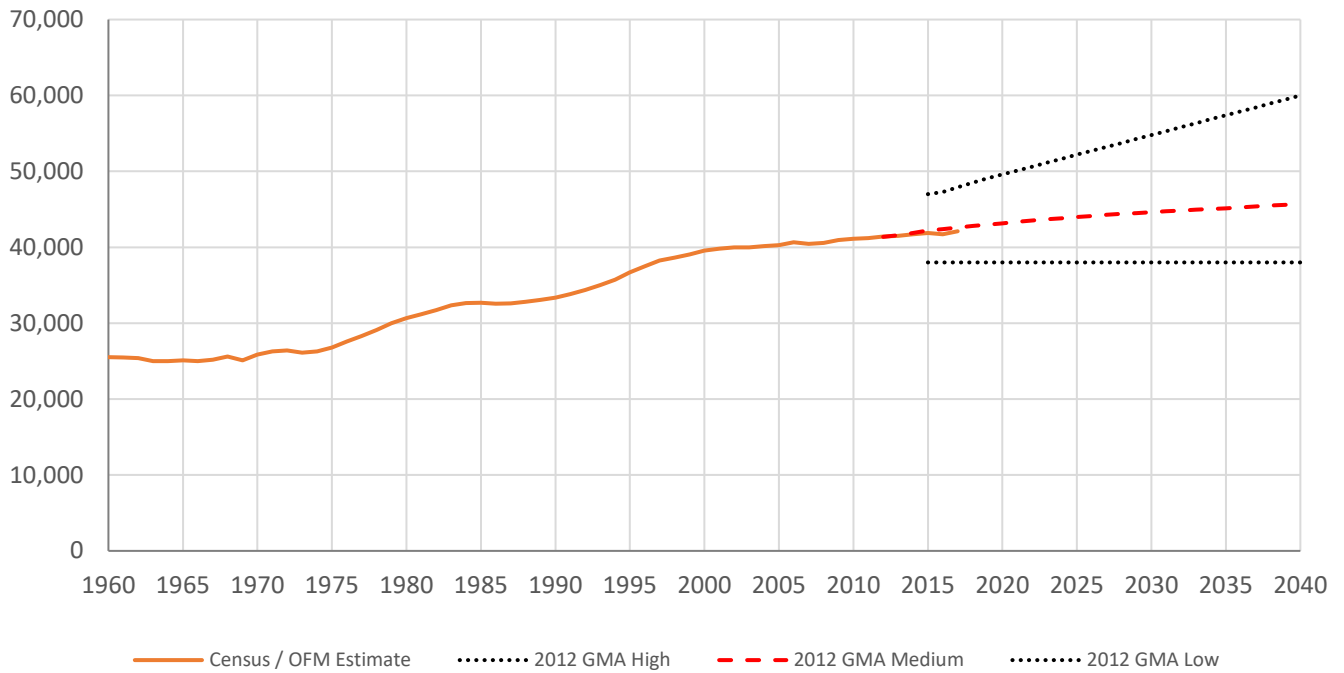

Evaluation of 2012 Growth Management Act Projections

Lincoln County

Mason County

Evaluation of 2012 Growth Management Act Projections

Okanogan County

Pacific County

Evaluation of 2012 Growth Management Act Projections

Pend Oreille County

Pierce County

Evaluation of 2012 Growth Management Act Projections

San Juan County

Skagit County

Evaluation of 2012 Growth Management Act Projections

Skamania County

Snohomish County