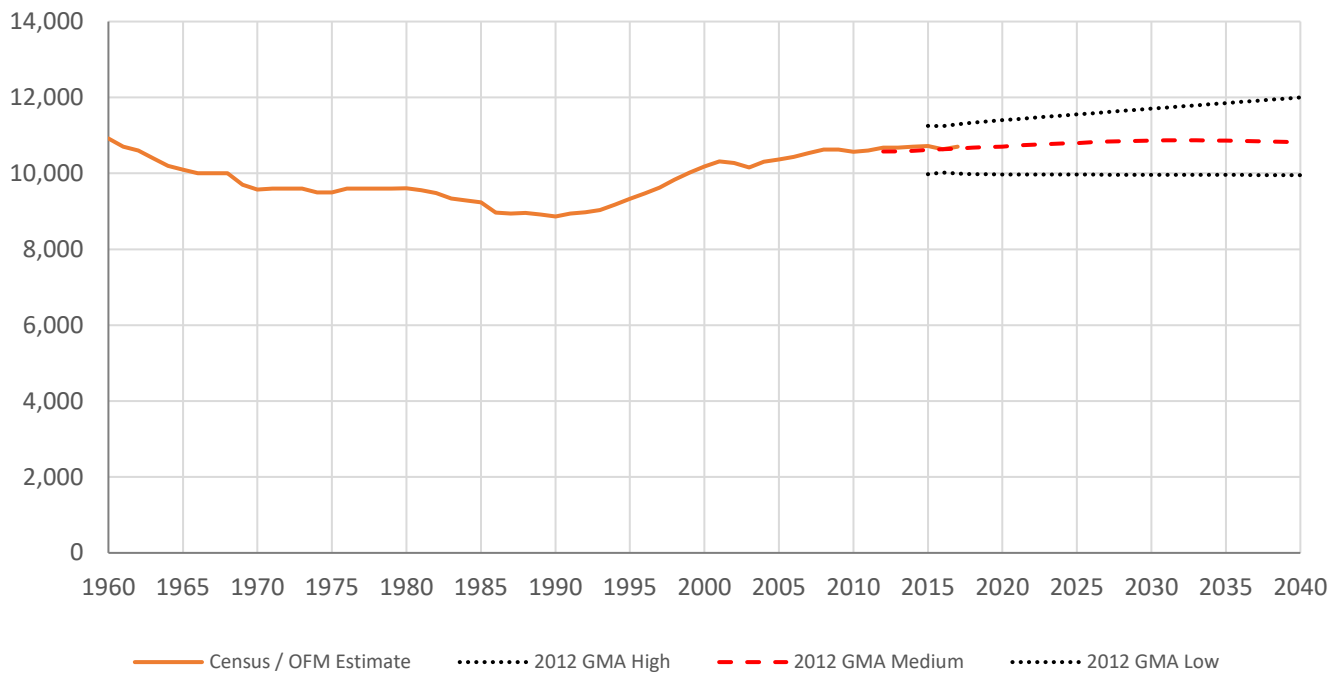

Evaluation of 2012 Growth Management Act Projections

Lincoln County

Mason County

Evaluation of 2012 Growth Management Act Projections

Okanogan County

Pacific County

Evaluation of 2012 Growth Management Act Projections

Pend Oreille County

Pierce County

Evaluation of 2012 Growth Management Act Projections

San Juan County

Skagit County

Evaluation of 2012 Growth Management Act Projections

Skamania County

Snohomish County