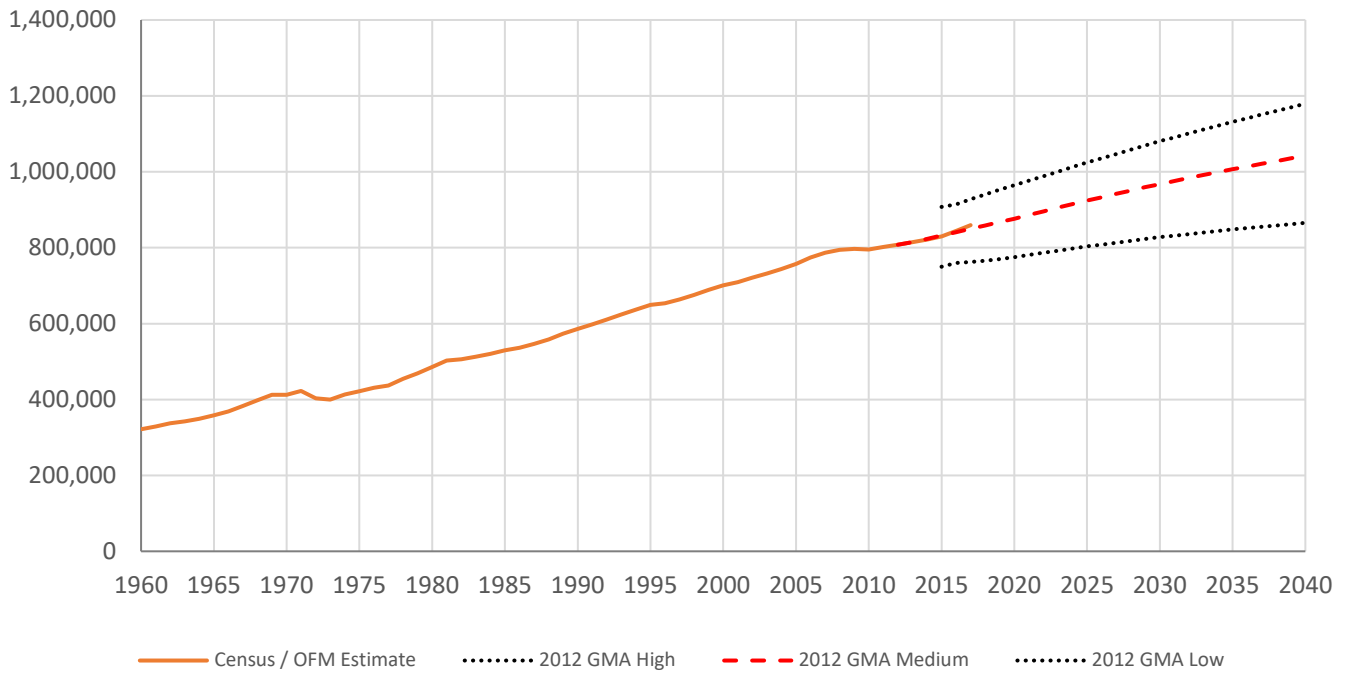

Evaluation of 2012 Growth Management Act Projections

Lincoln County

Mason County

Evaluation of 2012 Growth Management Act Projections

Okanogan County

Pacific County

Evaluation of 2012 Growth Management Act Projections

Pend Oreille County

Pierce County

Evaluation of 2012 Growth Management Act Projections

San Juan County

Skagit County

Evaluation of 2012 Growth Management Act Projections

Skamania County

Snohomish County