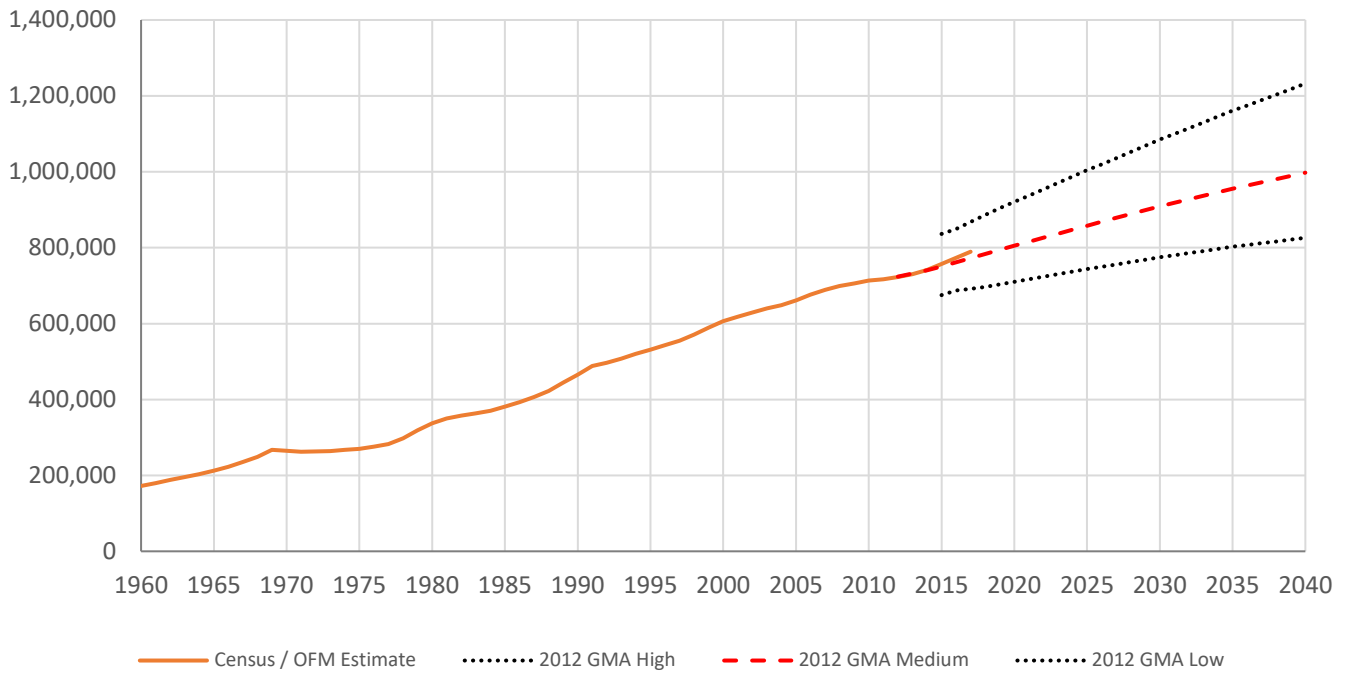

Evaluation of 2012 Growth Management Act Projections

Lincoln County

Mason County

Evaluation of 2012 Growth Management Act Projections

Okanogan County

Pacific County

Evaluation of 2012 Growth Management Act Projections

Pend Oreille County

Pierce County

Evaluation of 2012 Growth Management Act Projections

San Juan County

Skagit County

Evaluation of 2012 Growth Management Act Projections

Skamania County

Snohomish County