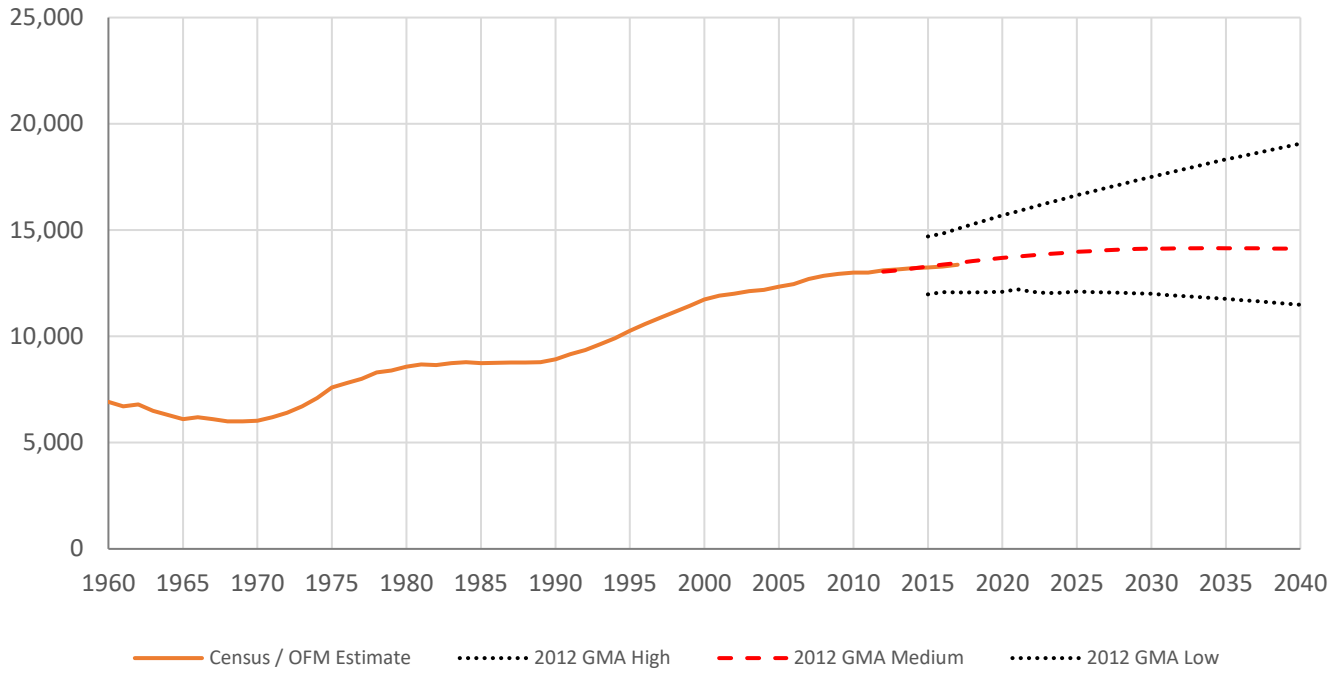

Evaluation of 2012 Growth Management Act Projections

Lincoln County

Mason County

Evaluation of 2012 Growth Management Act Projections

Okanogan County

Pacific County

Evaluation of 2012 Growth Management Act Projections

Pend Oreille County

Pierce County

Evaluation of 2012 Growth Management Act Projections

San Juan County

Skagit County

Evaluation of 2012 Growth Management Act Projections

Skamania County

Snohomish County