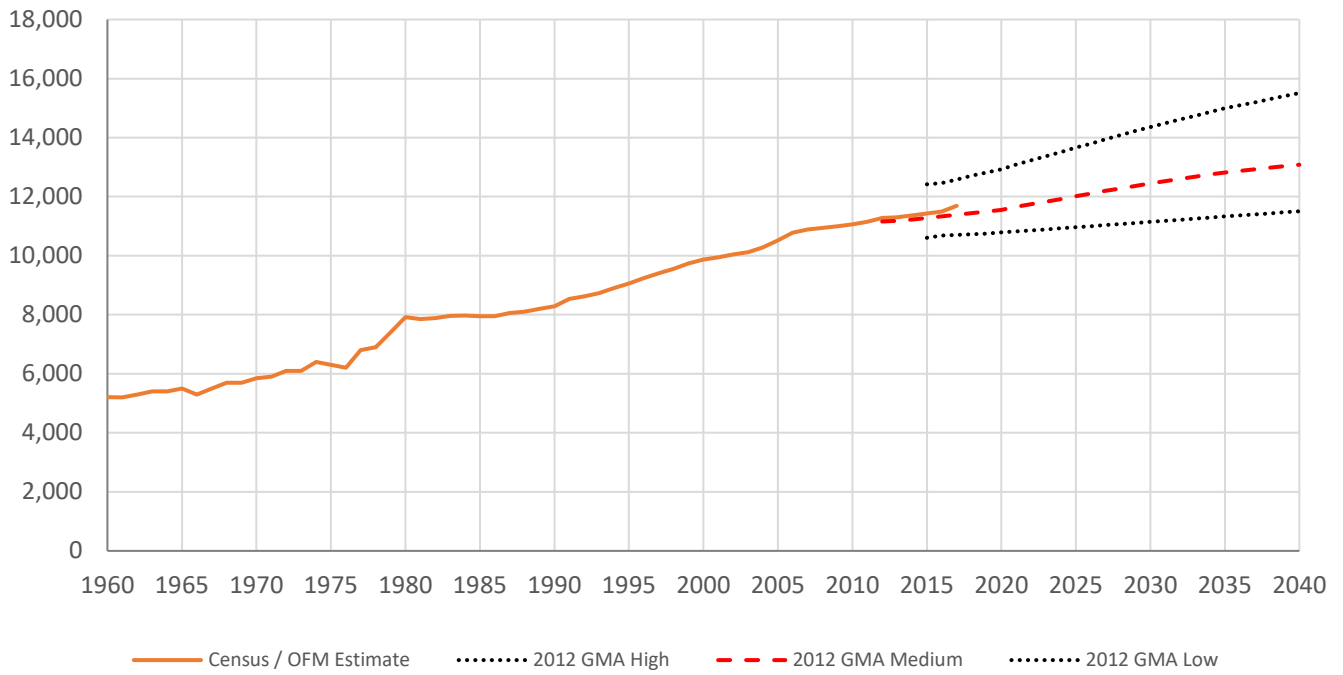

Evaluation of 2012 Growth Management Act Projections

Lincoln County

Mason County

Evaluation of 2012 Growth Management Act Projections

Okanogan County

Pacific County

Evaluation of 2012 Growth Management Act Projections

Pend Oreille County

Pierce County

Evaluation of 2012 Growth Management Act Projections

San Juan County

Skagit County

Evaluation of 2012 Growth Management Act Projections

Skamania County

Snohomish County