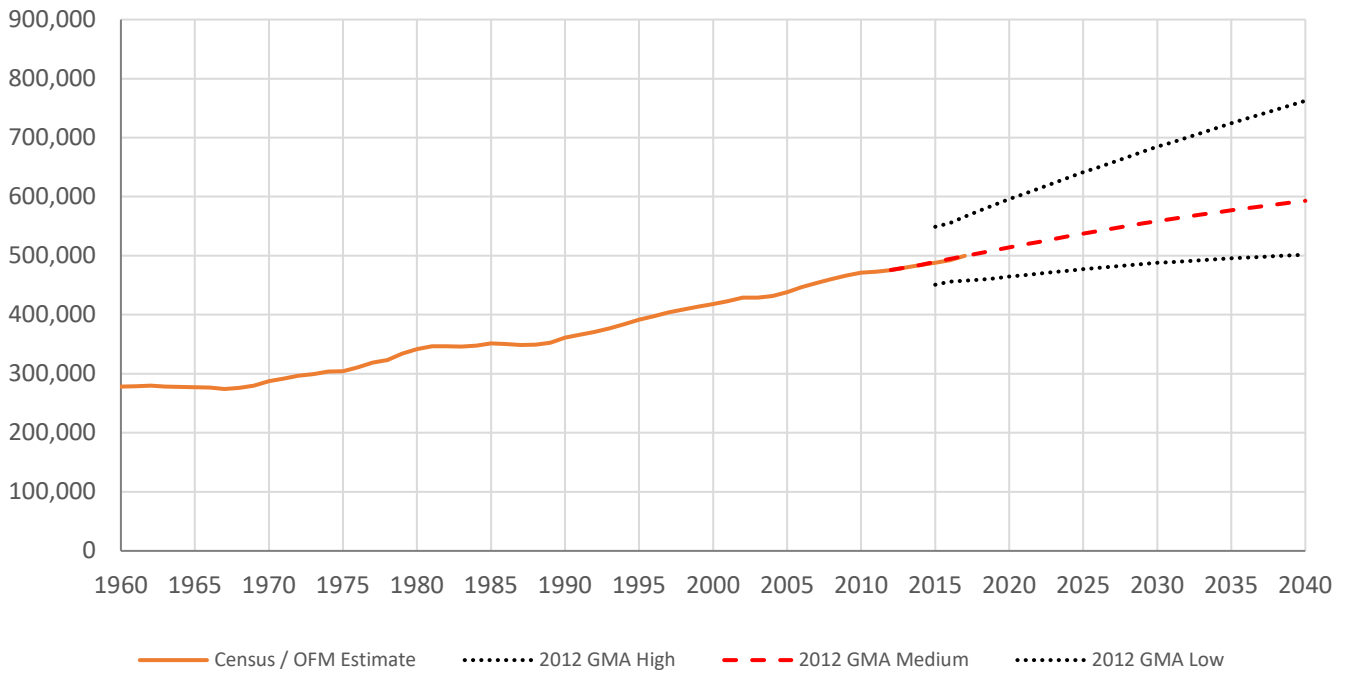

Evaluation of 2012 Growth Management Act Projections

Spokane County