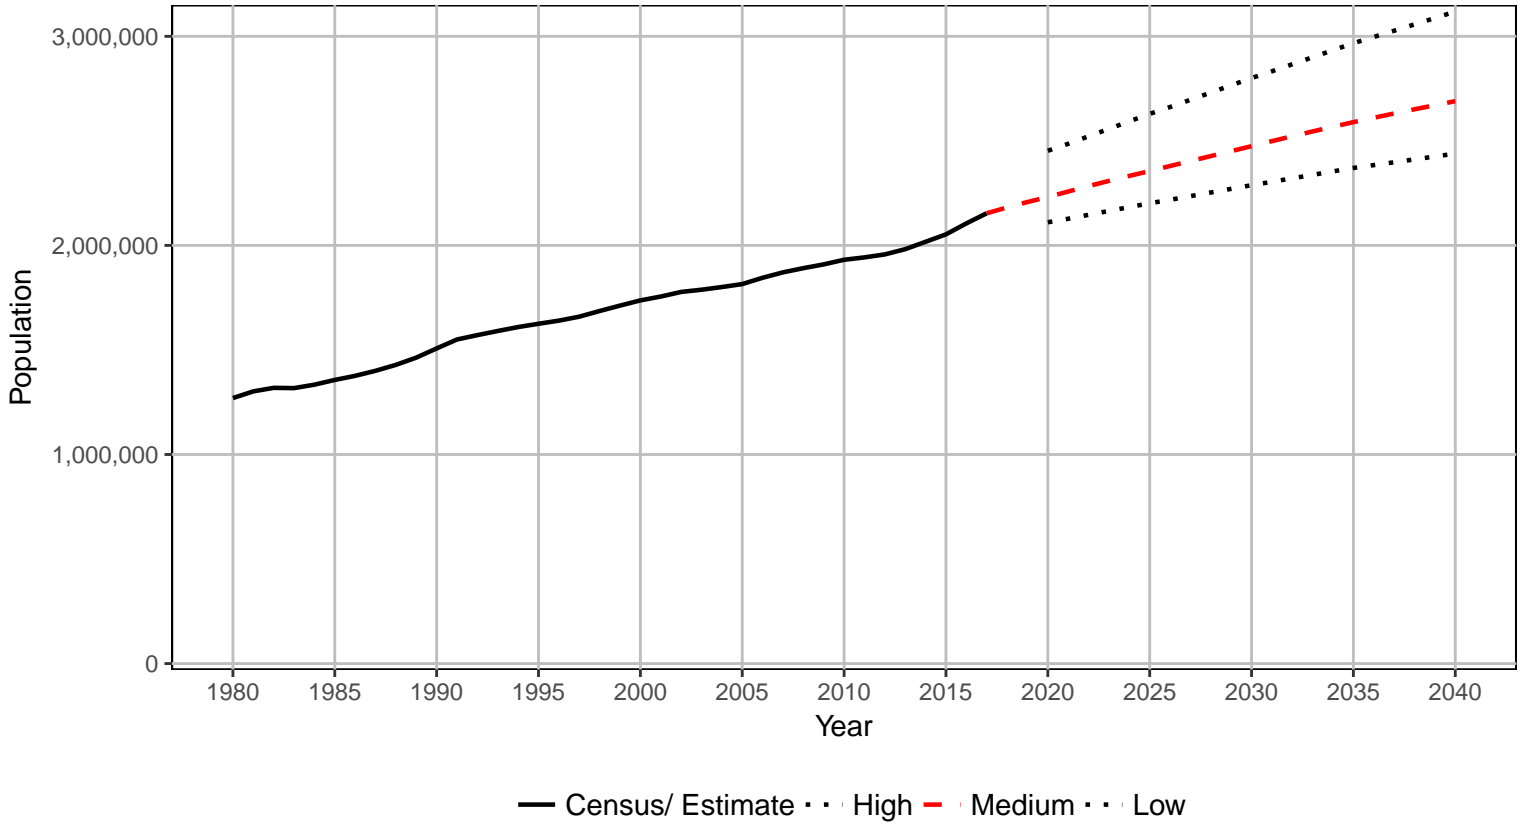

King County, 2017 GMA Projections