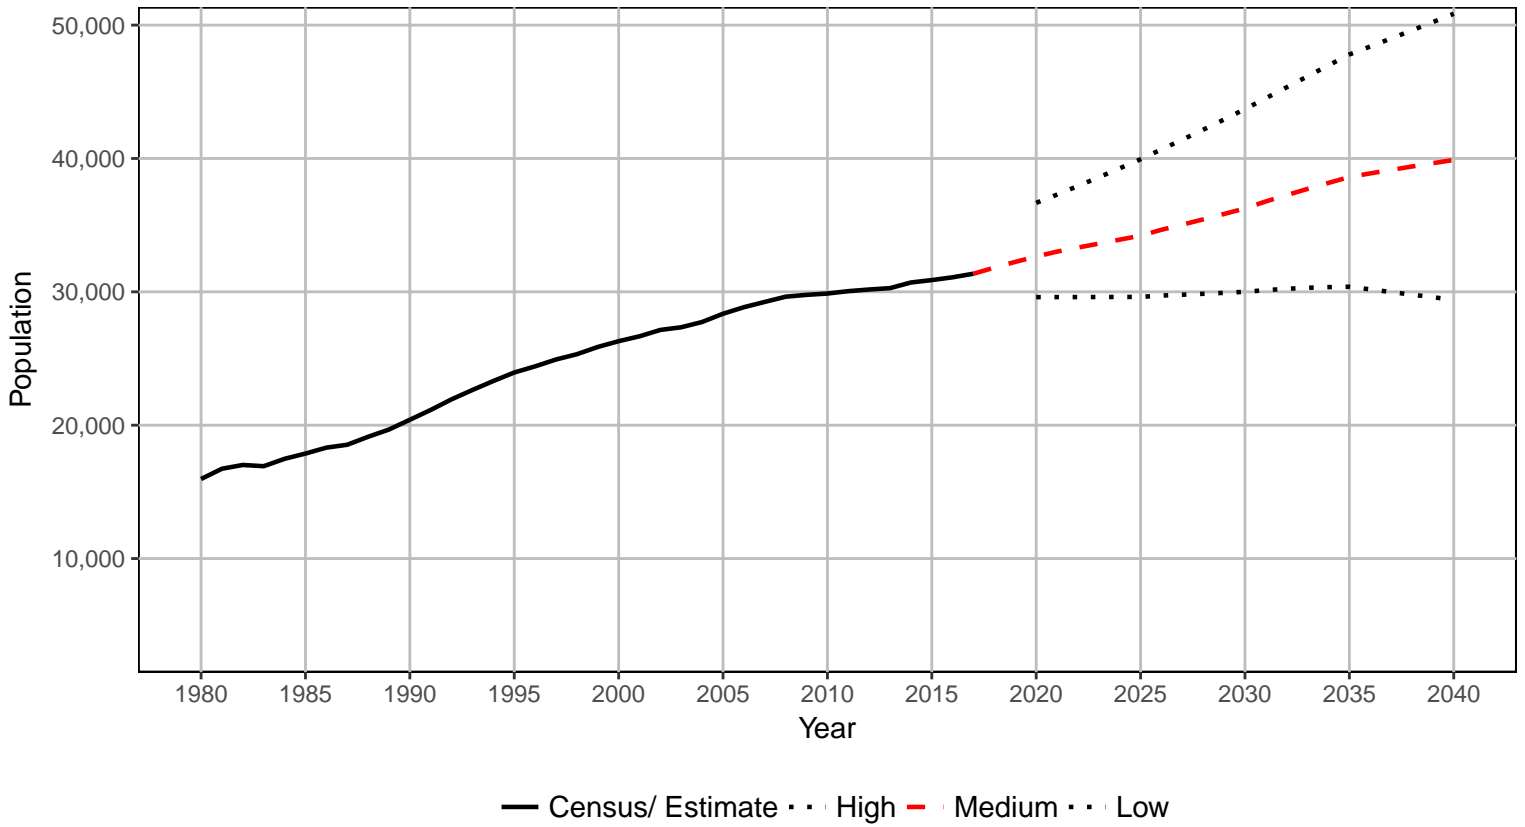

Jefferson County, 2017 GMA Projections