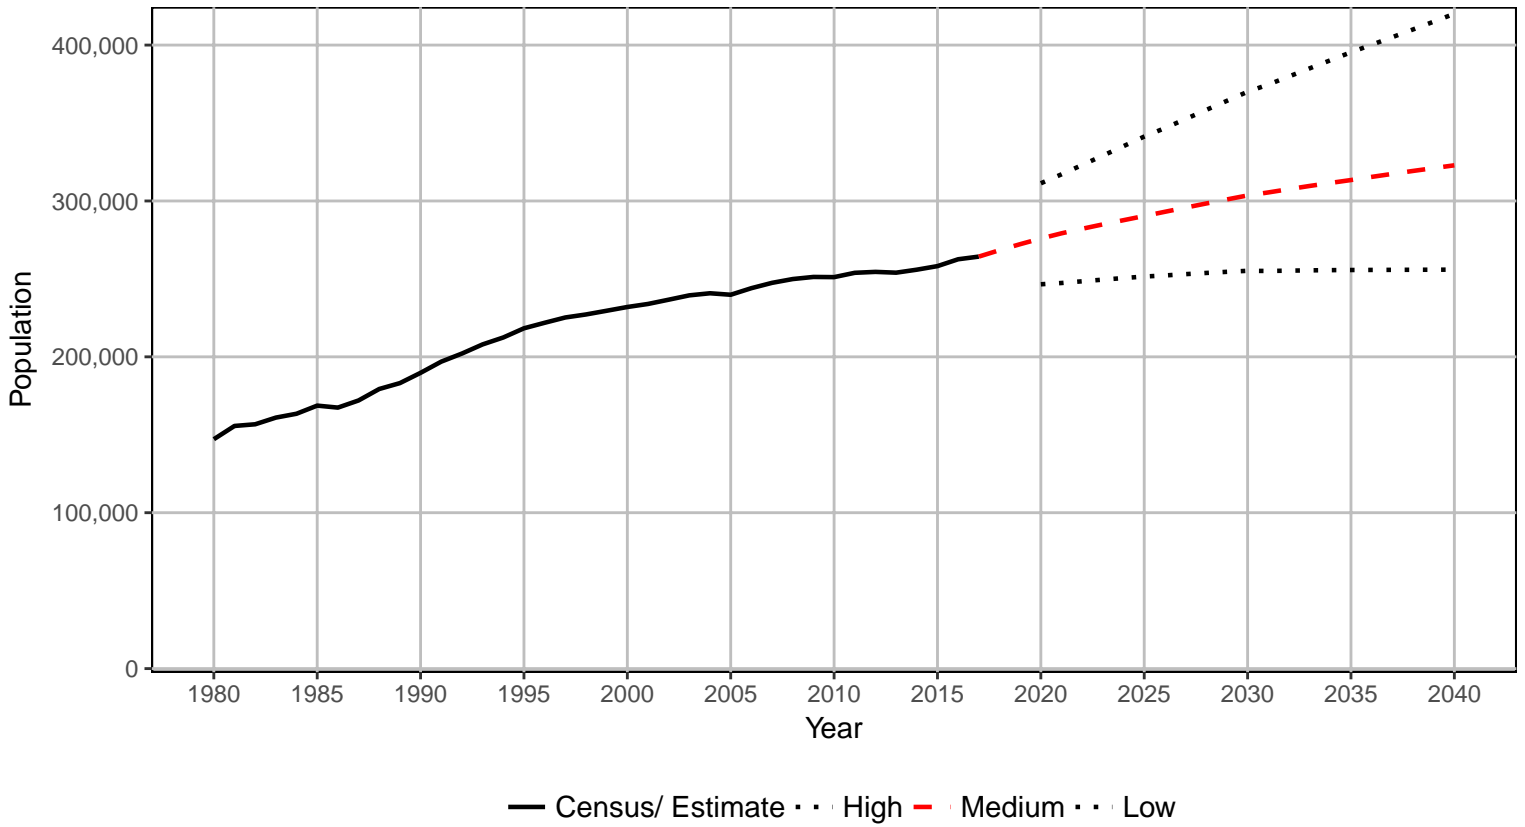

Kitsap County, 2017 GMA Projections