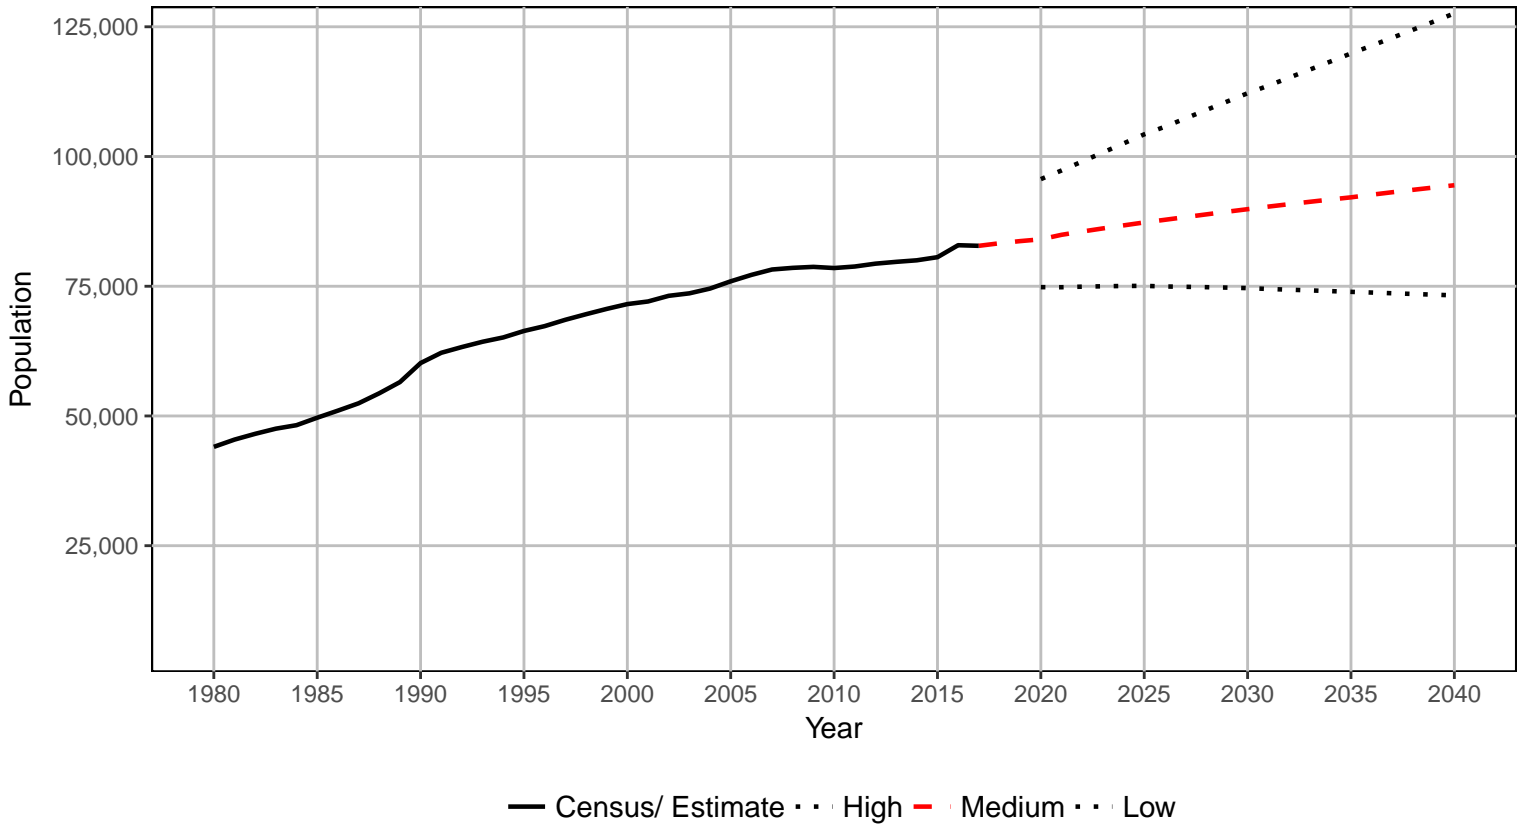

Grant County, 2017 GMA Projections

— Census/ Estimate ··· High - - - Medium ··· Low

Grays Harbor County, 2017 GMA Projections

— Census/ Estimate ··· High - - - Medium ··· Low

Island County, 2017 GMA Projections