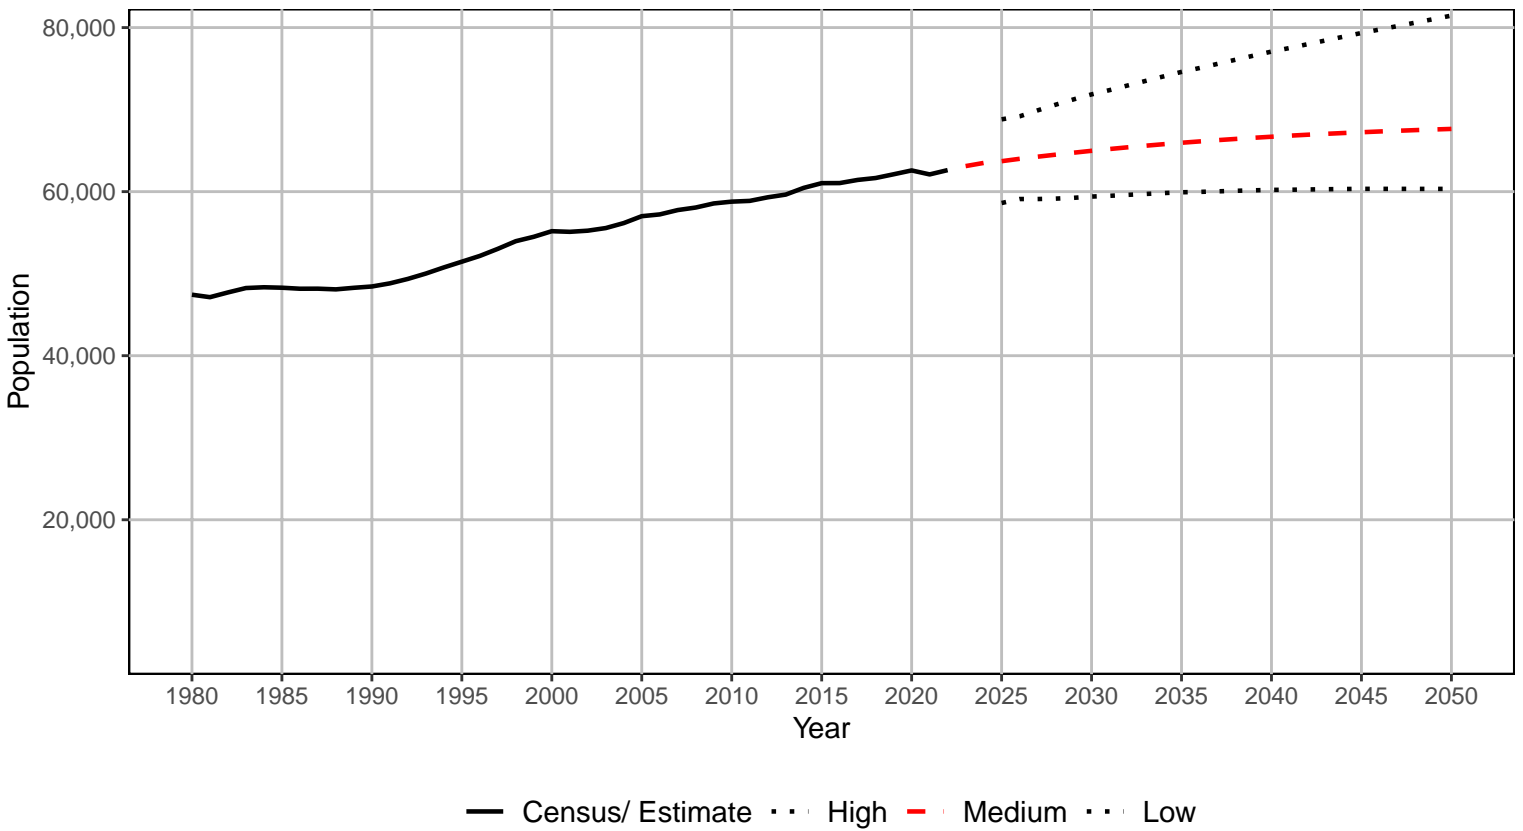

Walla Walla County, 2022 GMA Projections