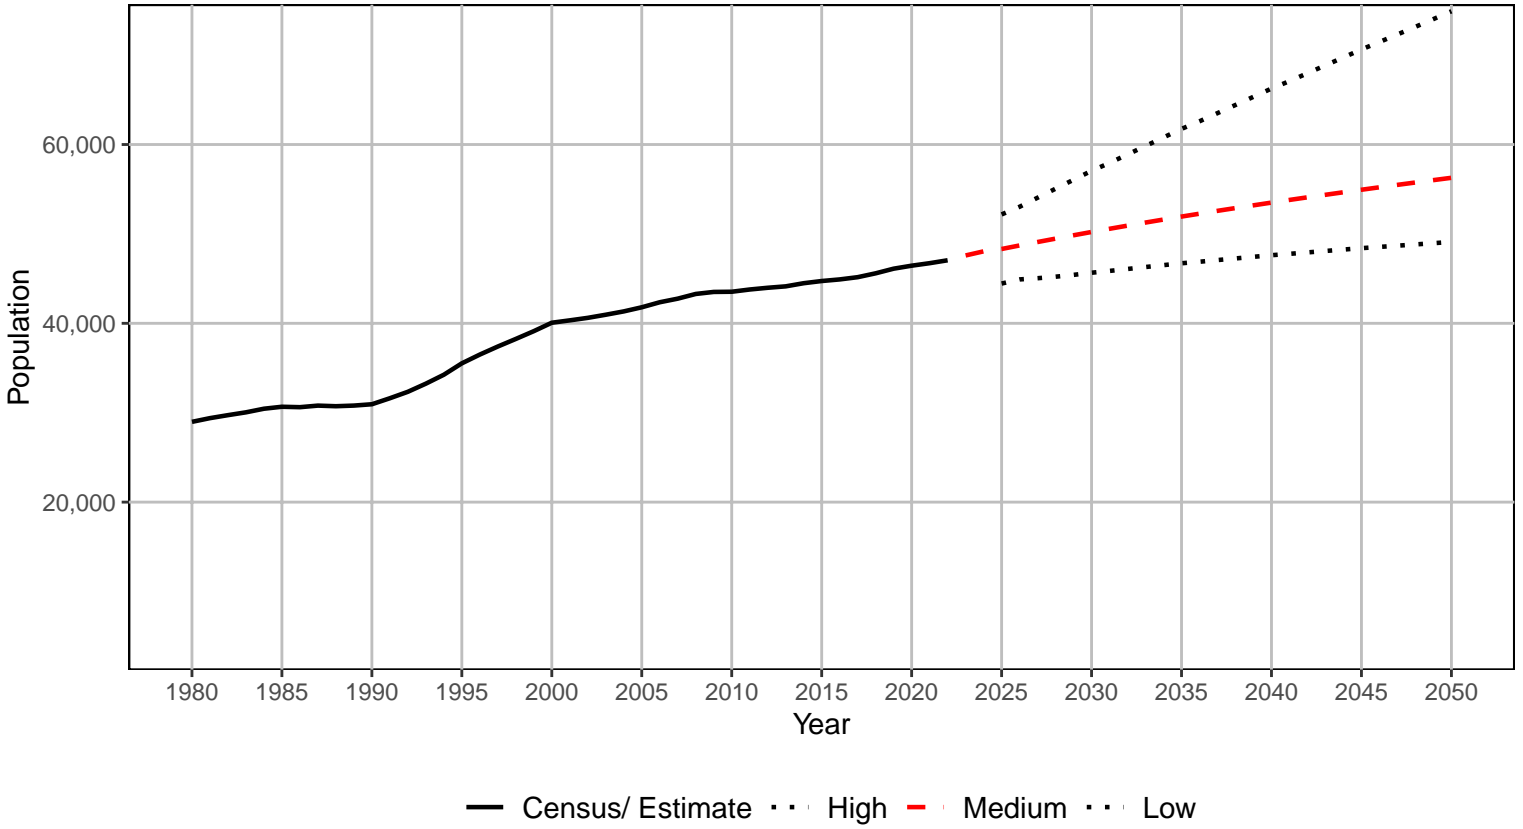

Snohomish County, 2022 GMA Projections

— Census/ Estimate ··· High - - - Medium ··· Low

Spokane County, 2022 GMA Projections

— Census/ Estimate ··· High - - - Medium ··· Low

Stevens County, 2022 GMA Projections