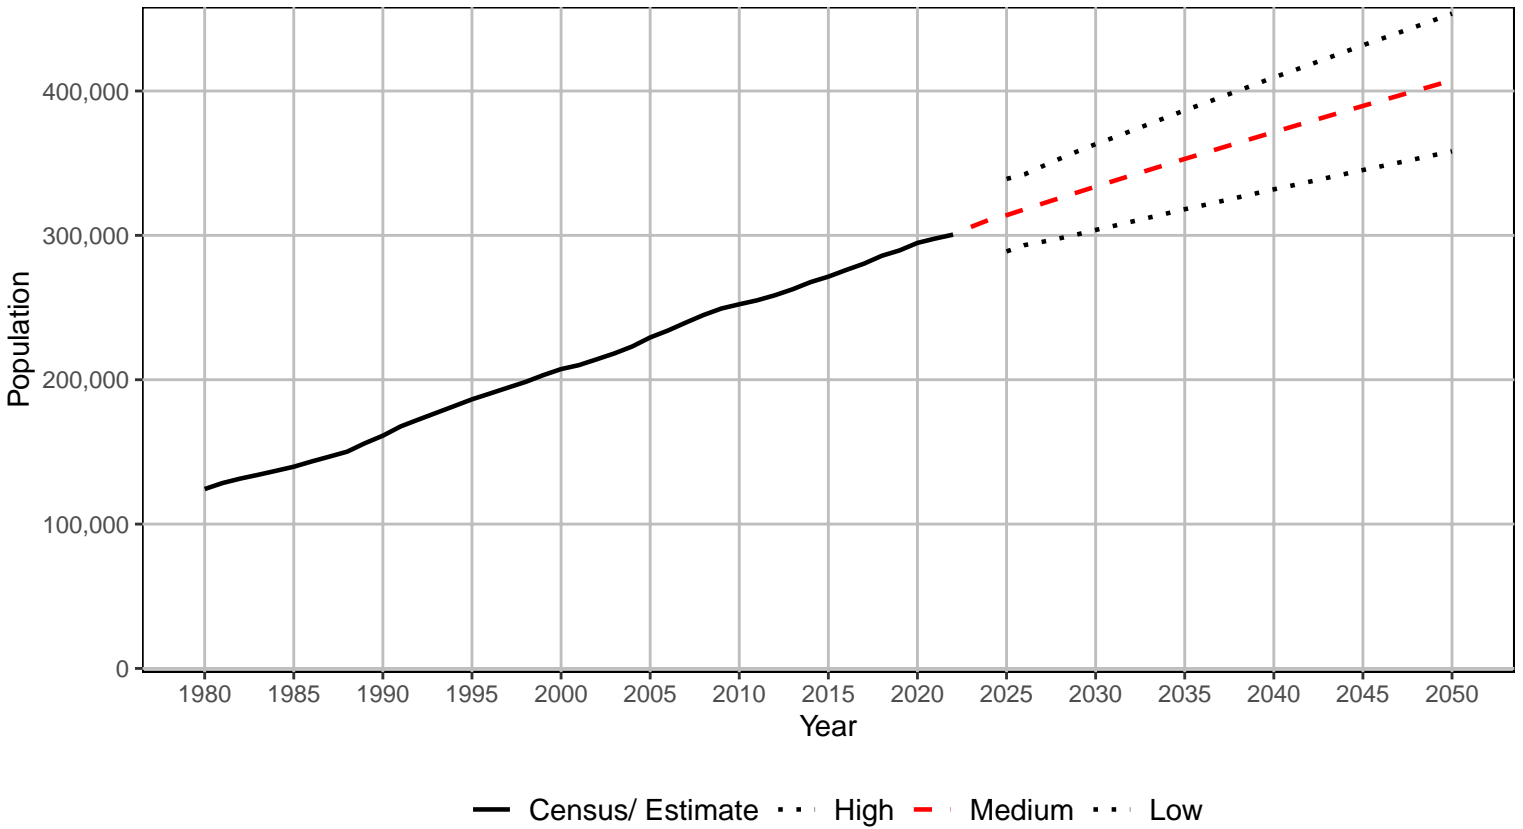

Thurston County, 2022 GMA Projections