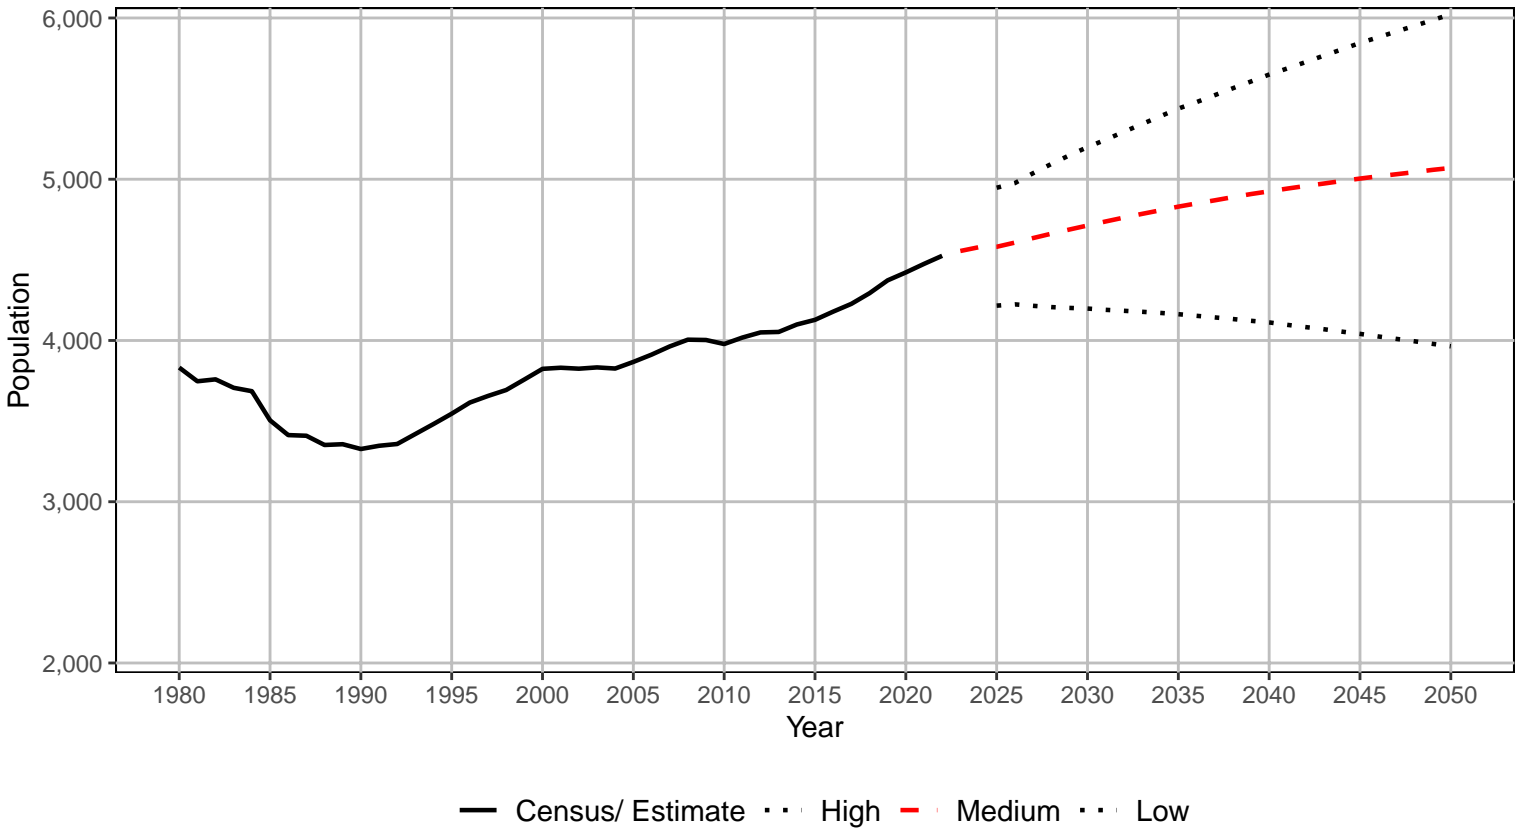

Wahkiakum County, 2022 GMA Projections