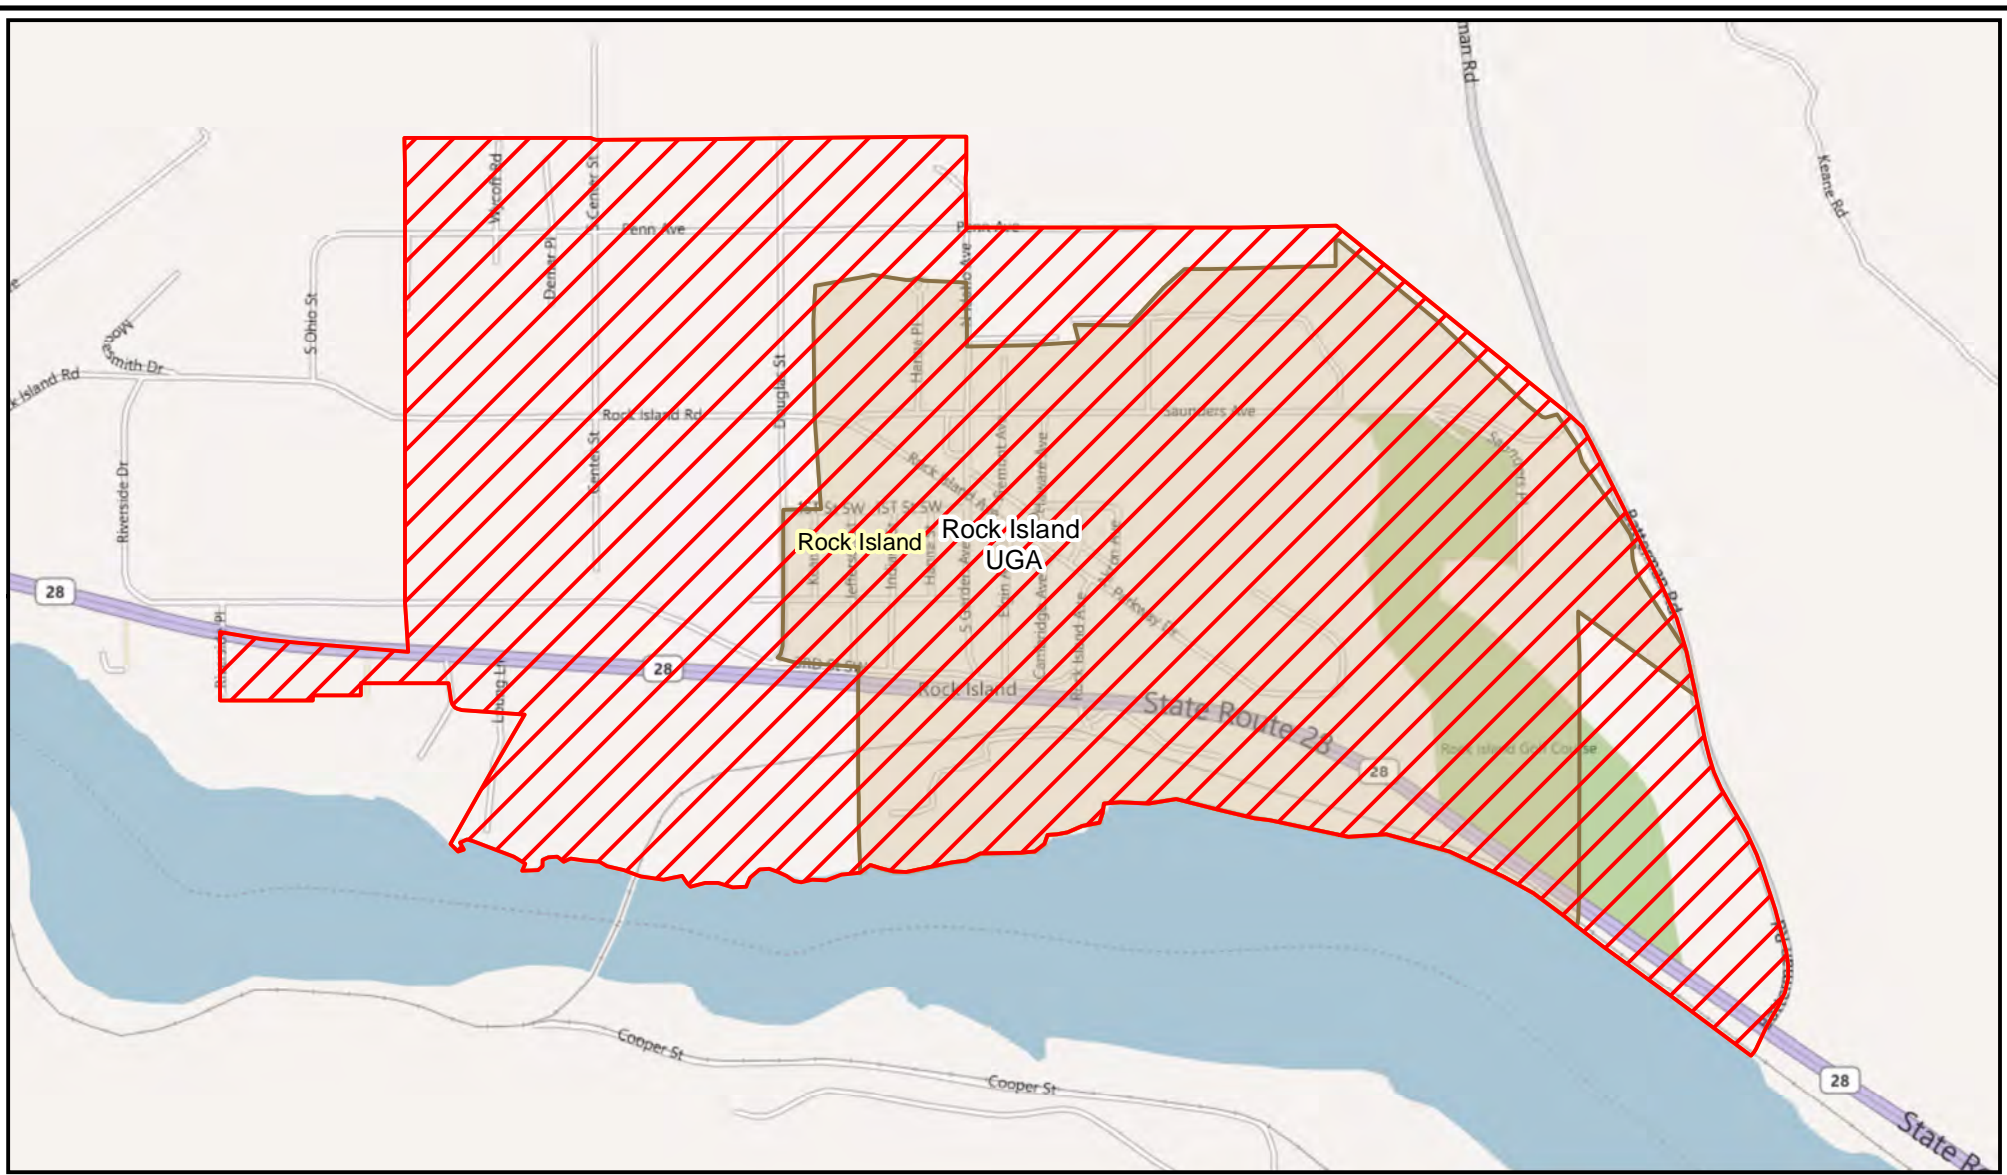

Rock Island UGA

- Selected Urban Growth Area (Census 2010)
- Urban Growth Area (Census 2010)
- City Limits (Census 2010)

Data Source: U.S. Census Bureau. 2010 Census TIGER/Line Shapefiles.