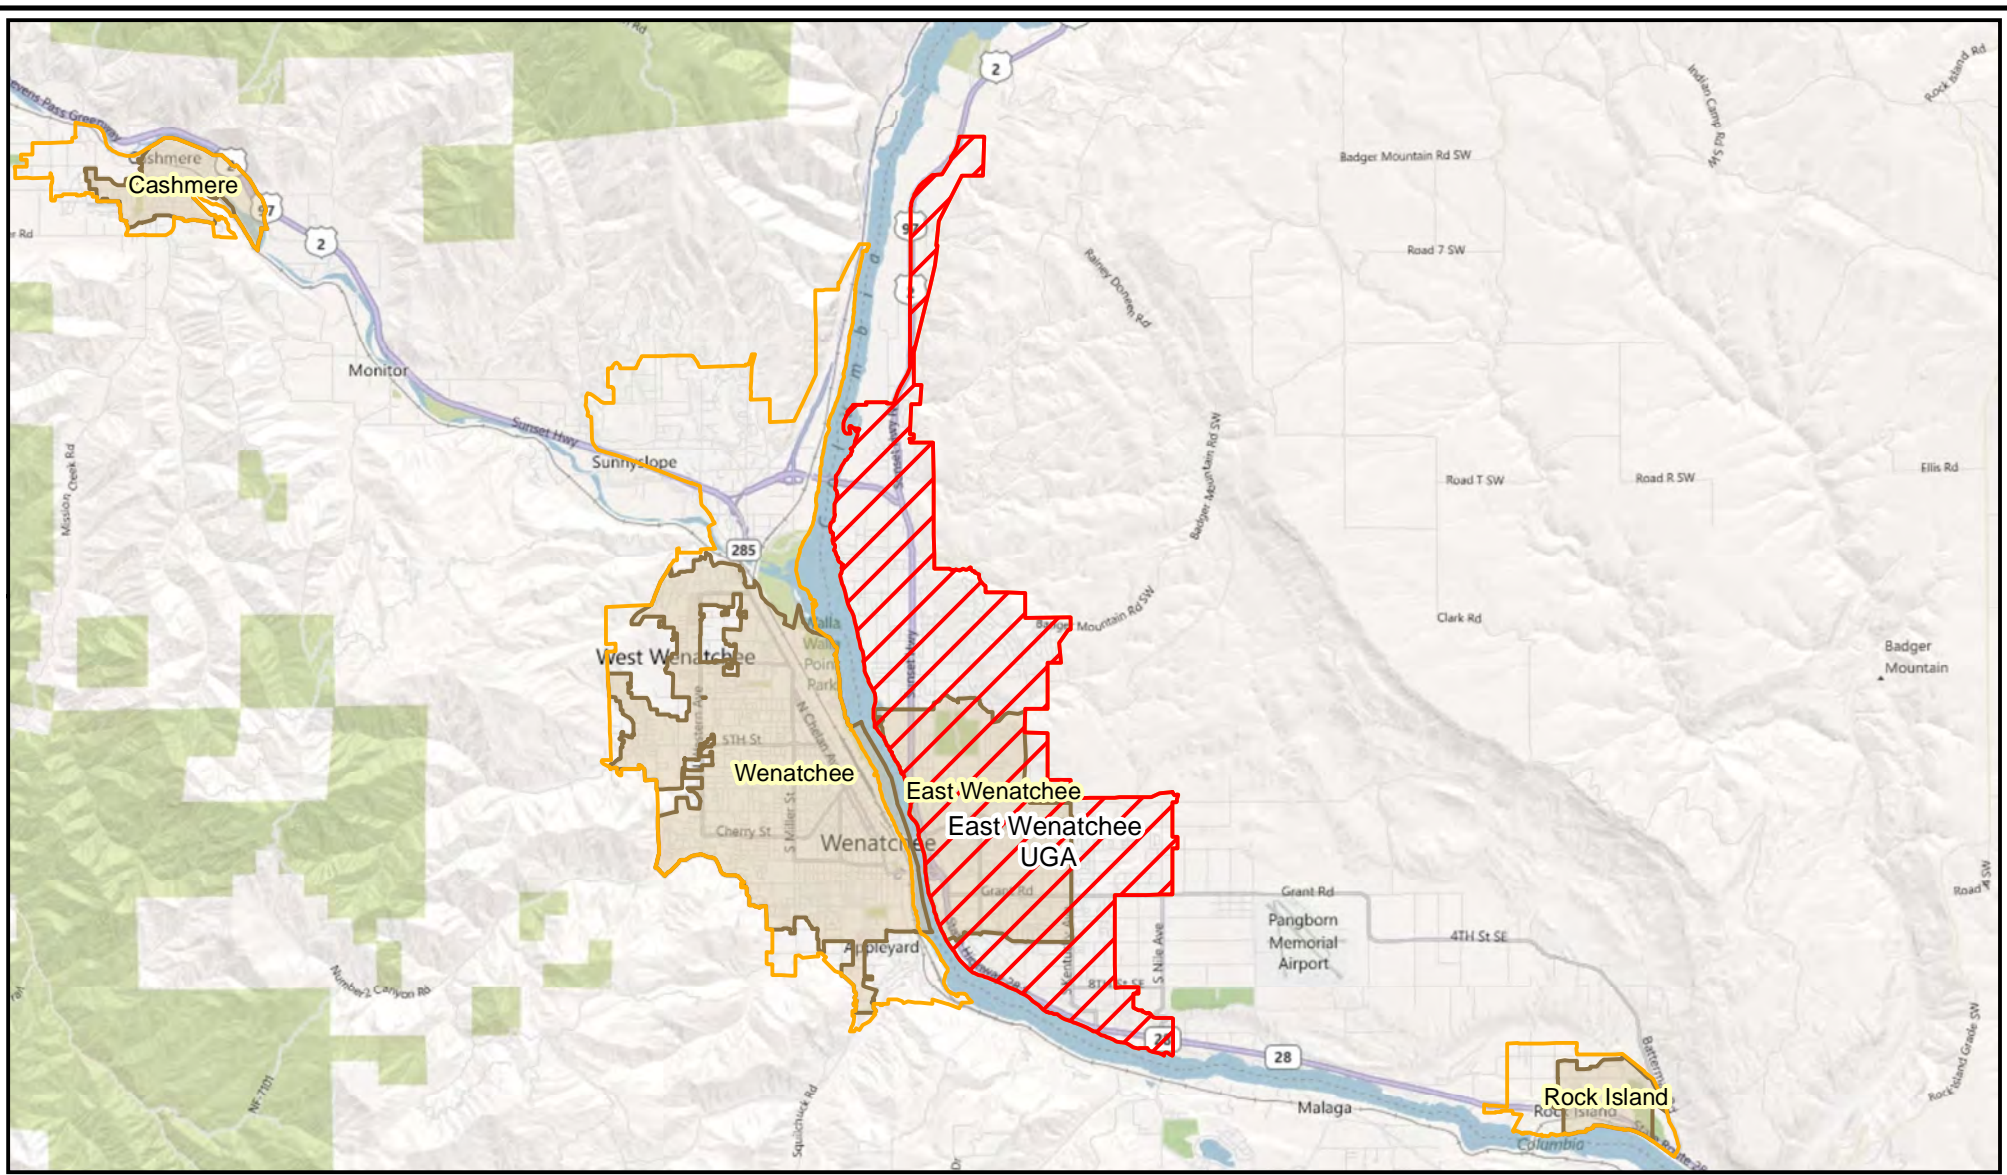

Bridgeport UGA

-  Selected Urban Growth Area (Census 2010)
-  Urban Growth Area (Census 2010)
-  City Limits (Census 2010)

Data Source: U.S. Census Bureau. 2010 Census TIGER/Line Shapefiles.

**Washington State
Office of Financial Management
Forecasting Division**

Map Prepared by Thomas Kimpel, Forecast Analyst, October 20, 2011.

East Wenatchee UGA

-  Selected Urban Growth Area (Census 2010)
-  Urban Growth Area (Census 2010)
-  City Limits (Census 2010)

Data Source: U.S. Census Bureau. 2010 Census TIGER/Line Shapefiles.