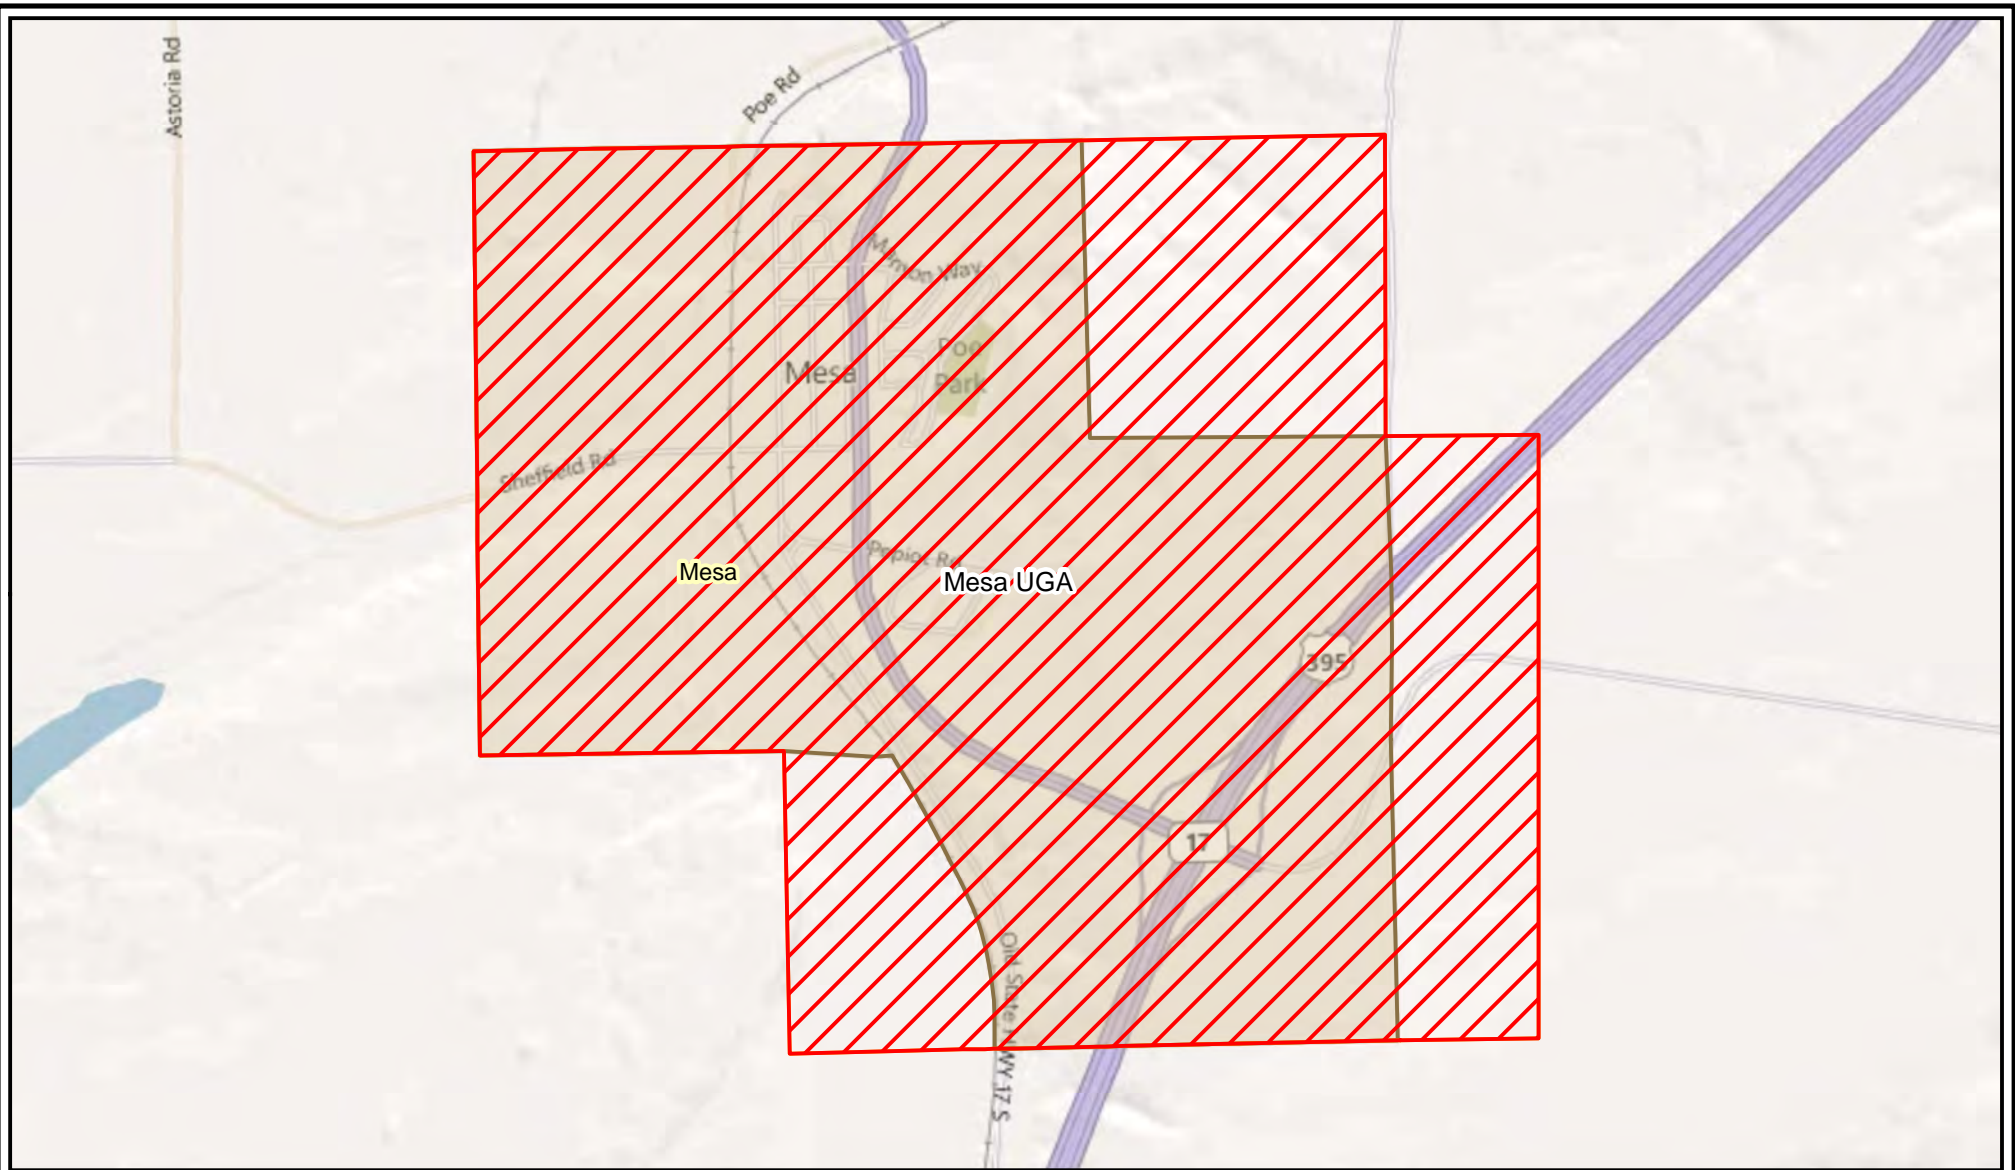

Mesa UGA

- Selected Urban Growth Area (Census 2010)
- Urban Growth Area (Census 2010)
- City Limits (Census 2010)

Data Source: U.S. Census Bureau, 2010 Census TIGER/Line Shapefiles.