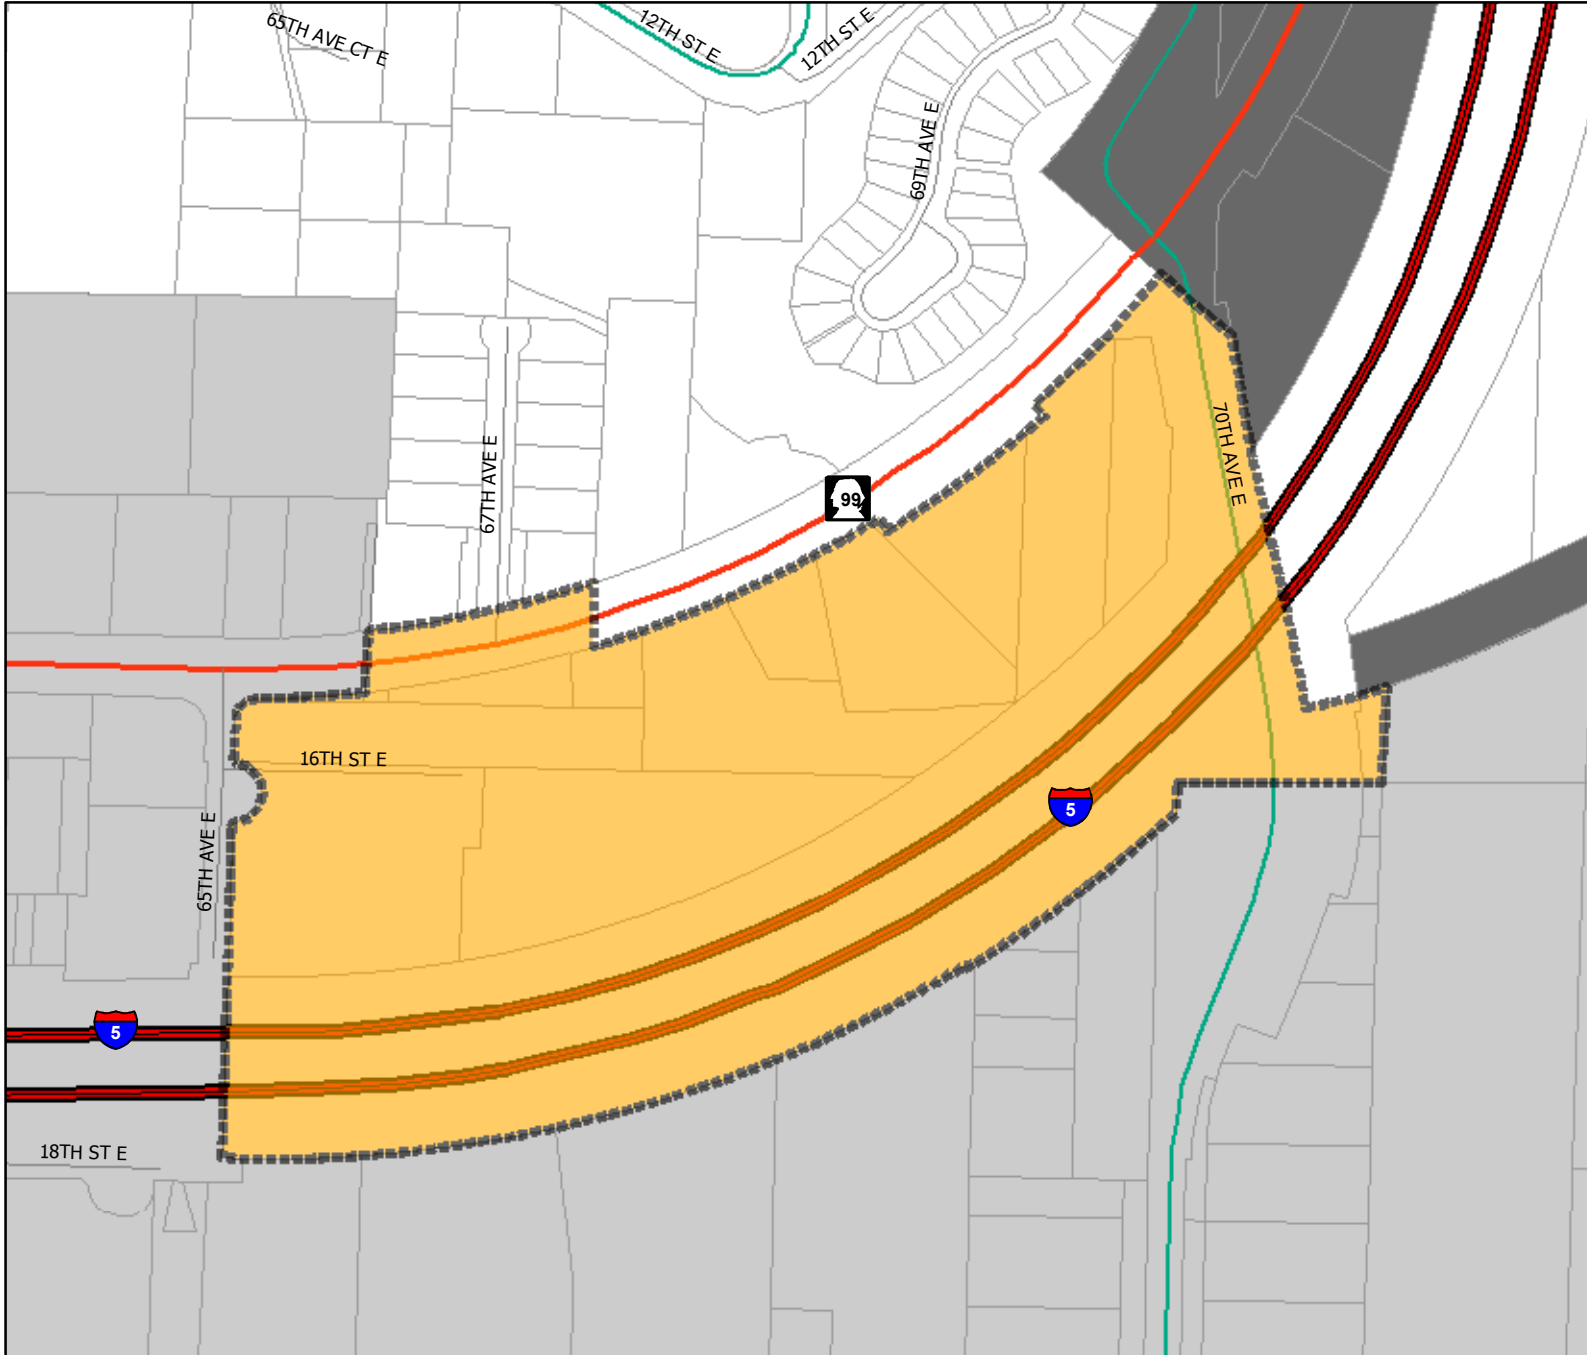

# Attachment #1

## WSDOT SR167 Annexation Boundary

**Legend**

- WSDOT SR167 Annexation
- Tax Parcels

**Cities in Pierce County**

- Fife
- Milton

WSDOT 167 Annexation  
Total Area = 32.37 Acres  
(approximate based on shapefile)