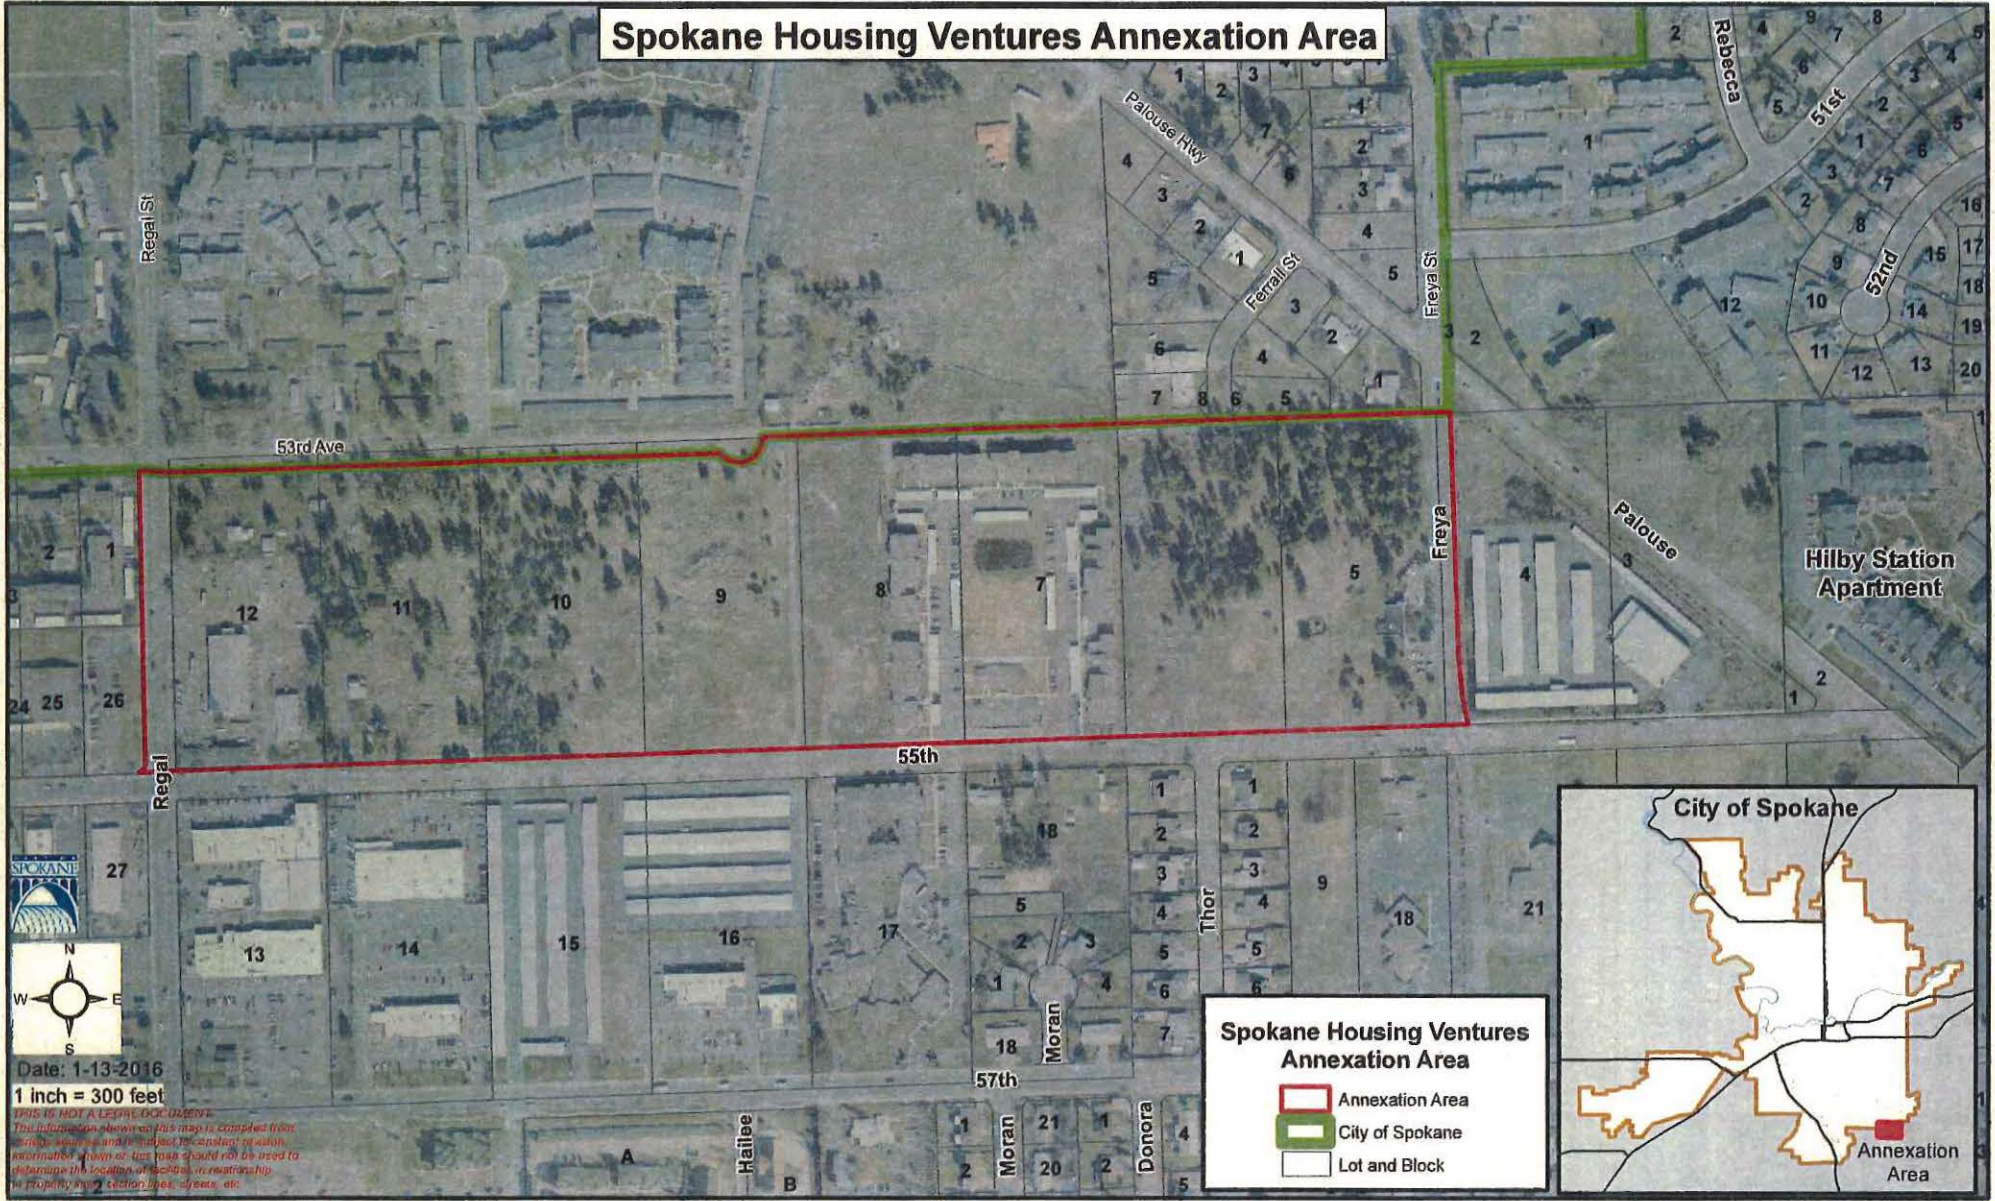

Spokane Housing Ventures Annexation Area