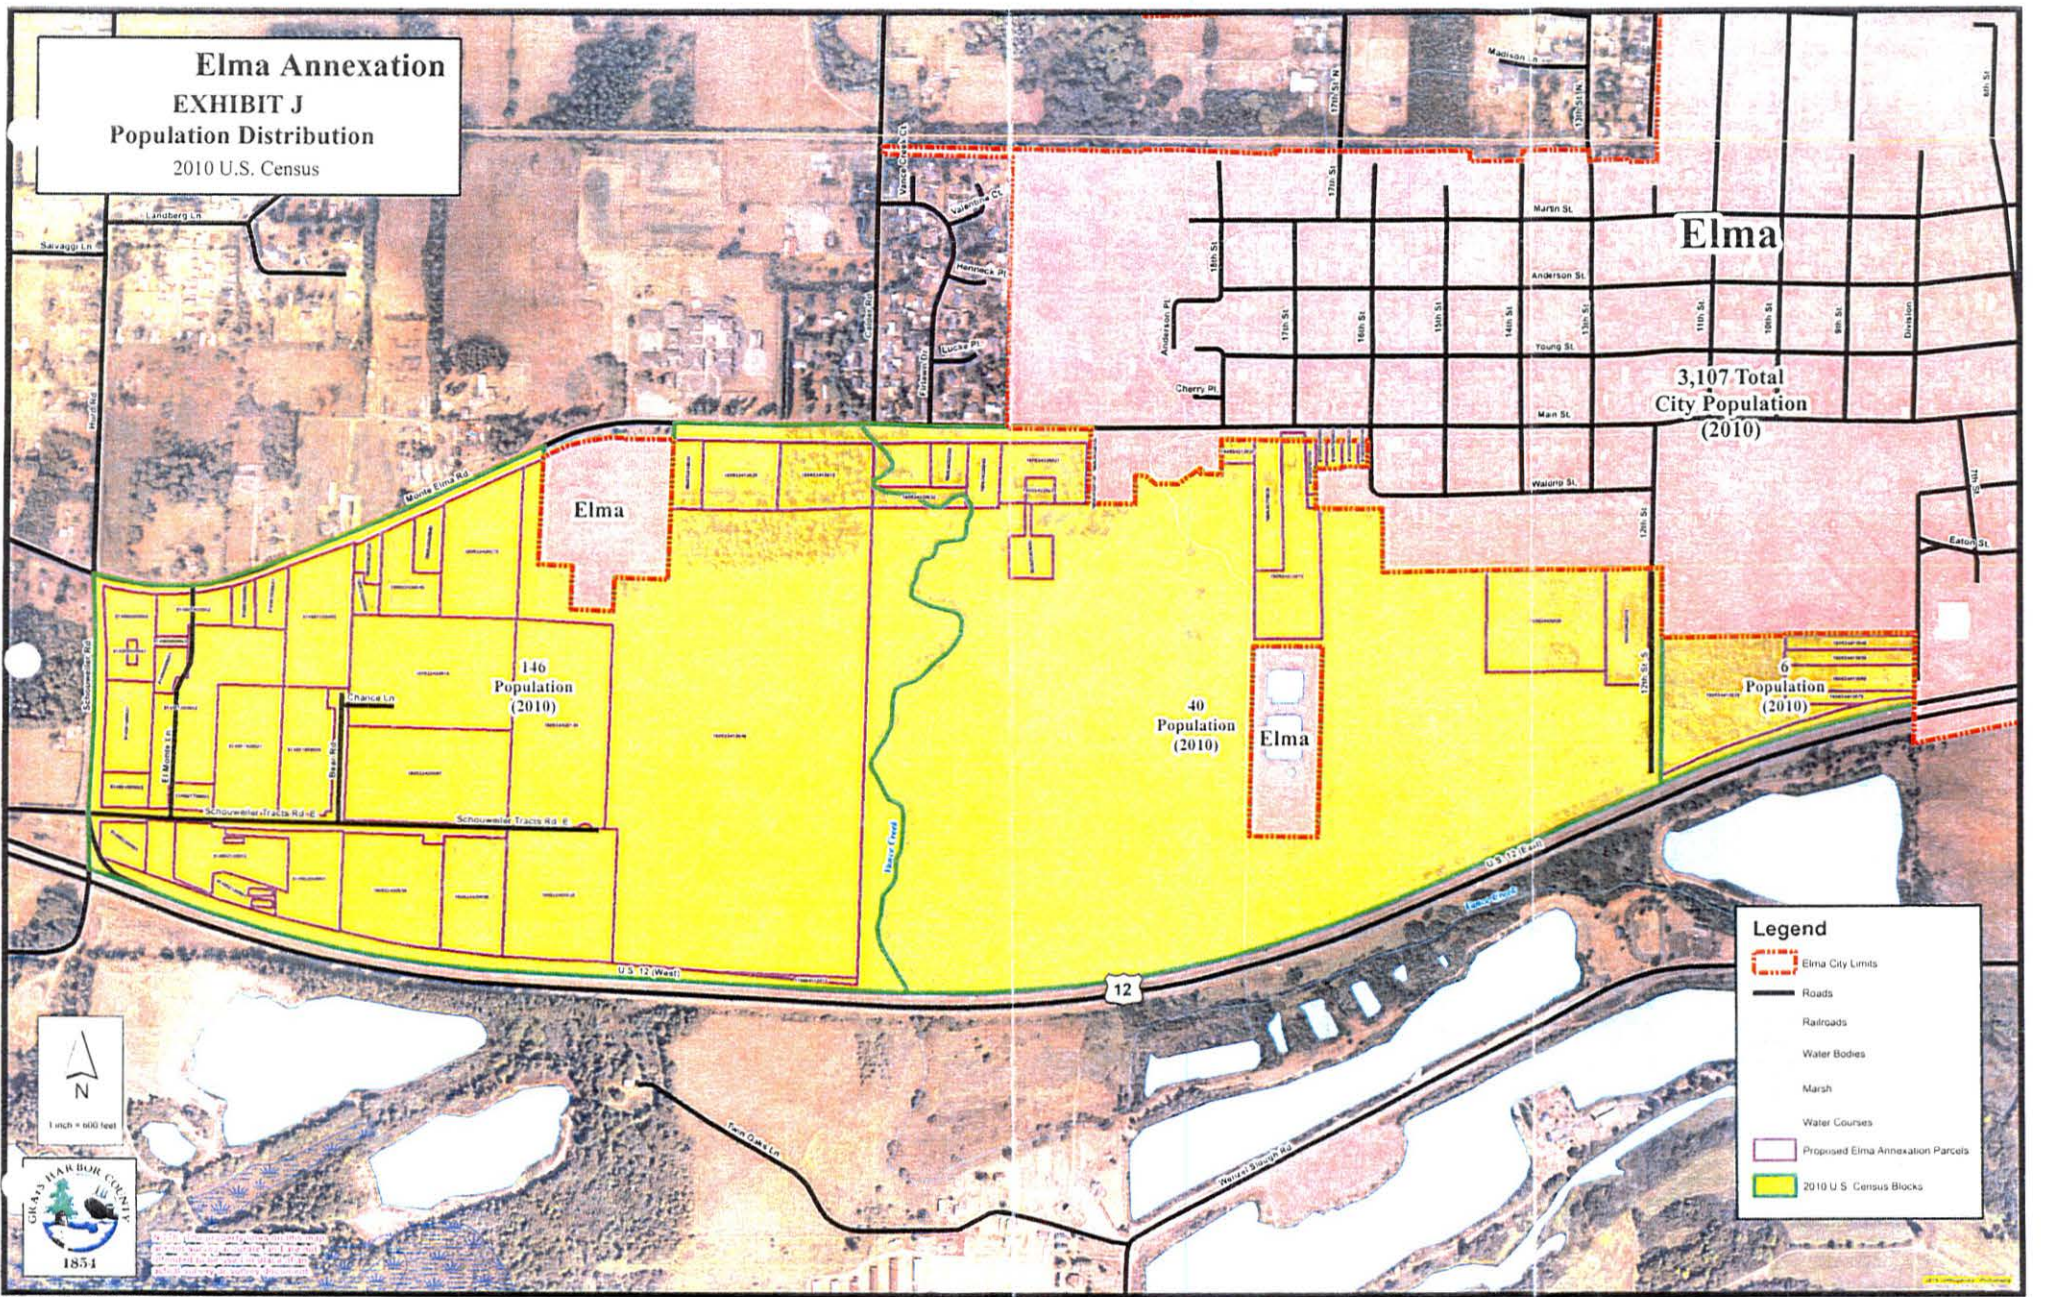

Elma Annexation
EXHIBIT J
Population Distribution
 2010 U.S. Census

Elma

**3,107 Total
 City Population
 (2010)**

Elma

**146
 Population
 (2010)**

**40
 Population
 (2010)**

Elma

**6
 Population
 (2010)**

Legend

- Elma City Limits
- Roads
- Railroads
- Water Bodies
- Marsh
- Water Courses
- Proposed Elma Annexation Parcels
- 2010 U.S. Census Blocks