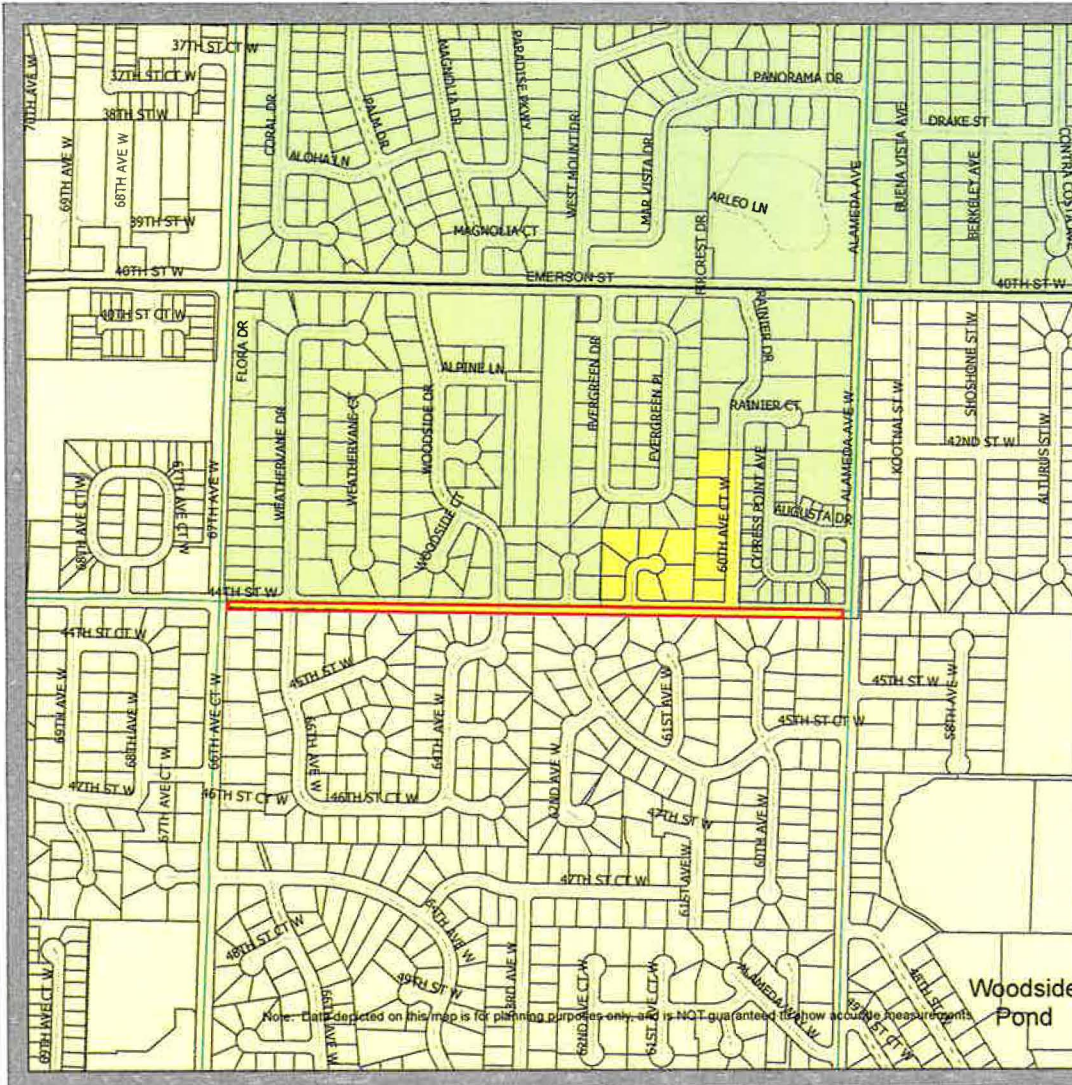

City of University Place 44th Street Annexation

Legend

Jurisdiction

-  Fircrest
-  University Place
-  Unincorporated Pierce County
-  Annexation Area

Roads

Road Class

-  Major Road
-  Arterial
-  Residential
-  Base Parcel

Note: Data depicted on this map is for planning purposes only and is NOT guaranteed for accurate measurements.

City of University Place
Planning and Development Services
February 2, 2017

University Place
www.universityplacewa.gov