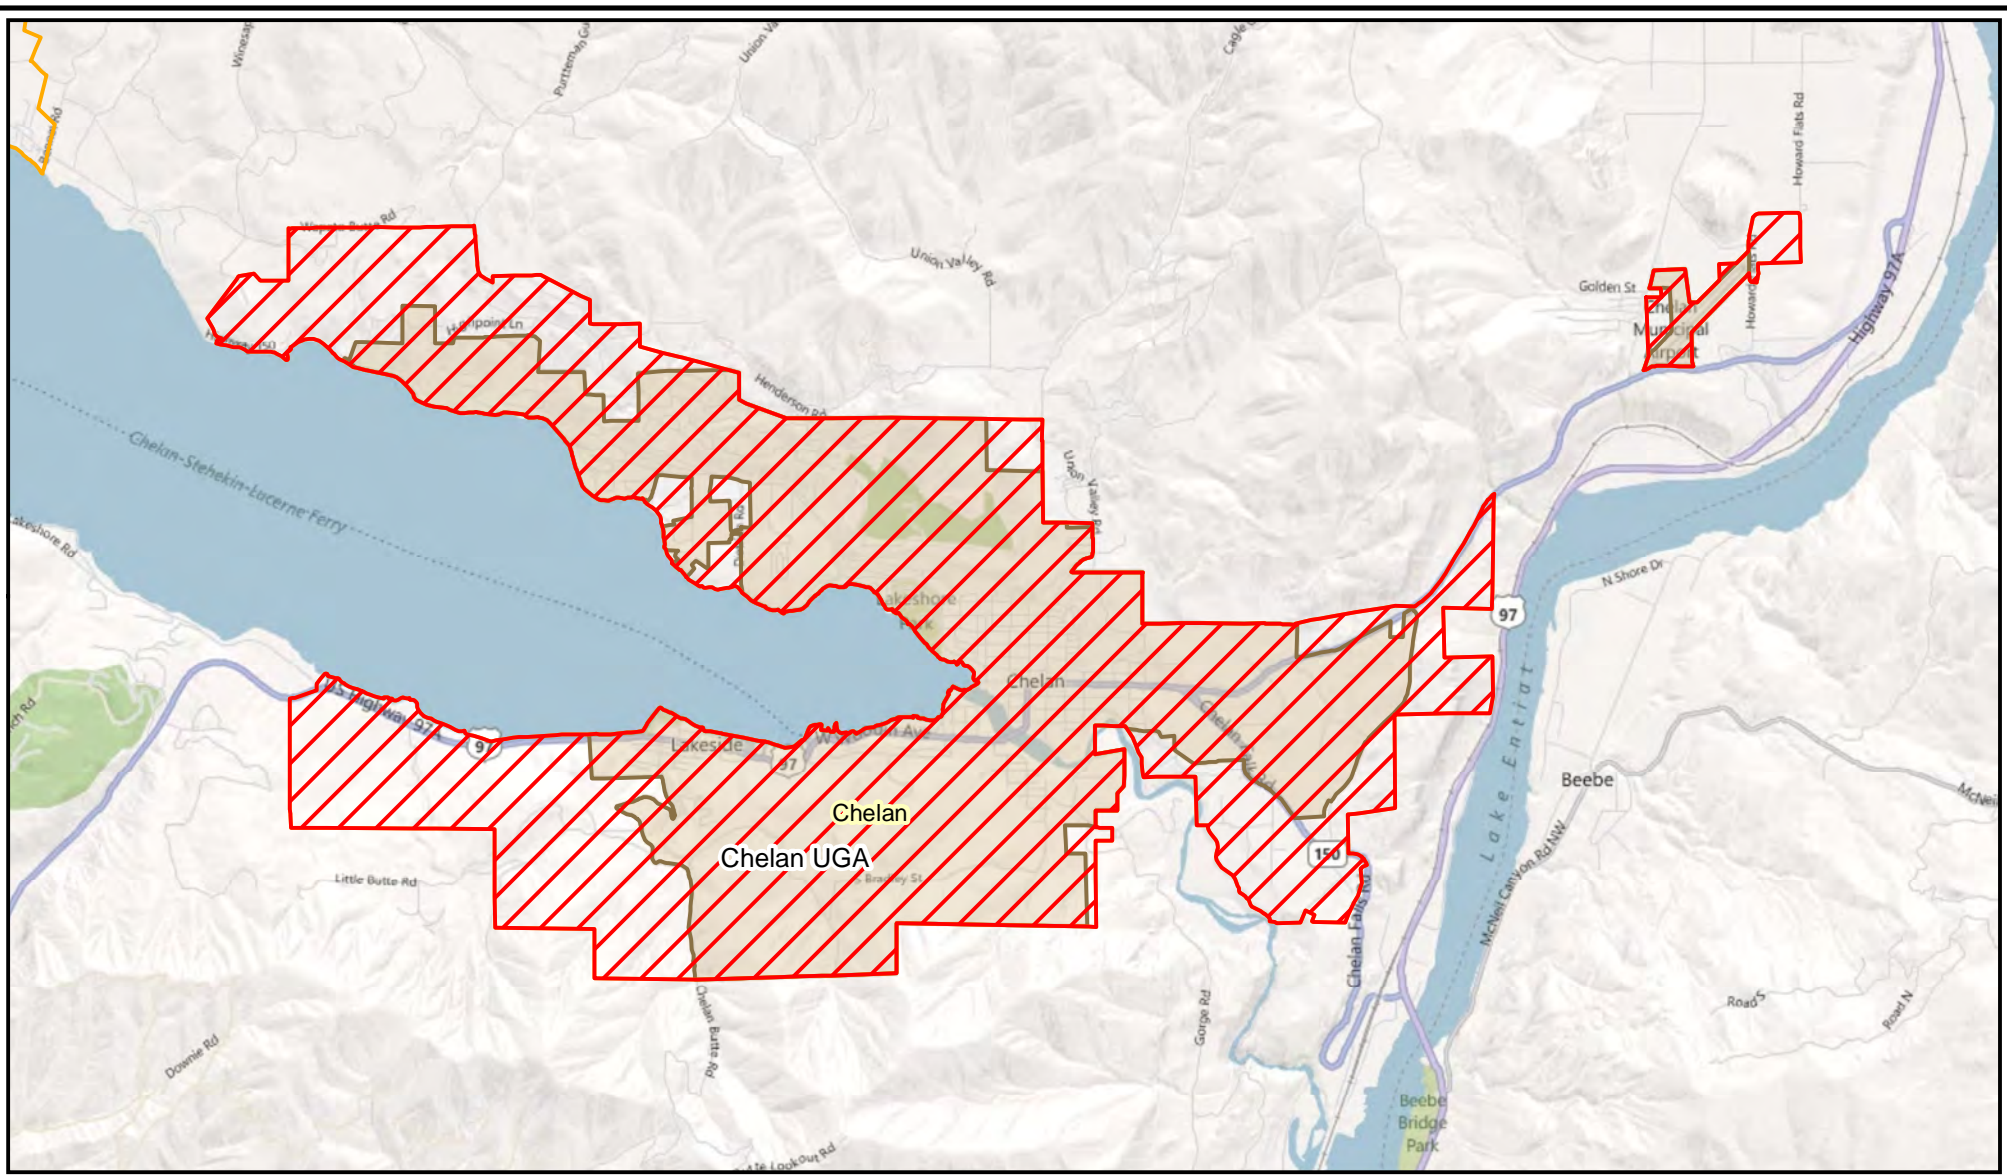

Chelan UGA

- Selected Urban Growth Area (Census 2010)
- Urban Growth Area (Census 2010)
- City Limits (Census 2010)

Data Source: U.S. Census Bureau. 2010 Census TIGER/Line Shapefiles.