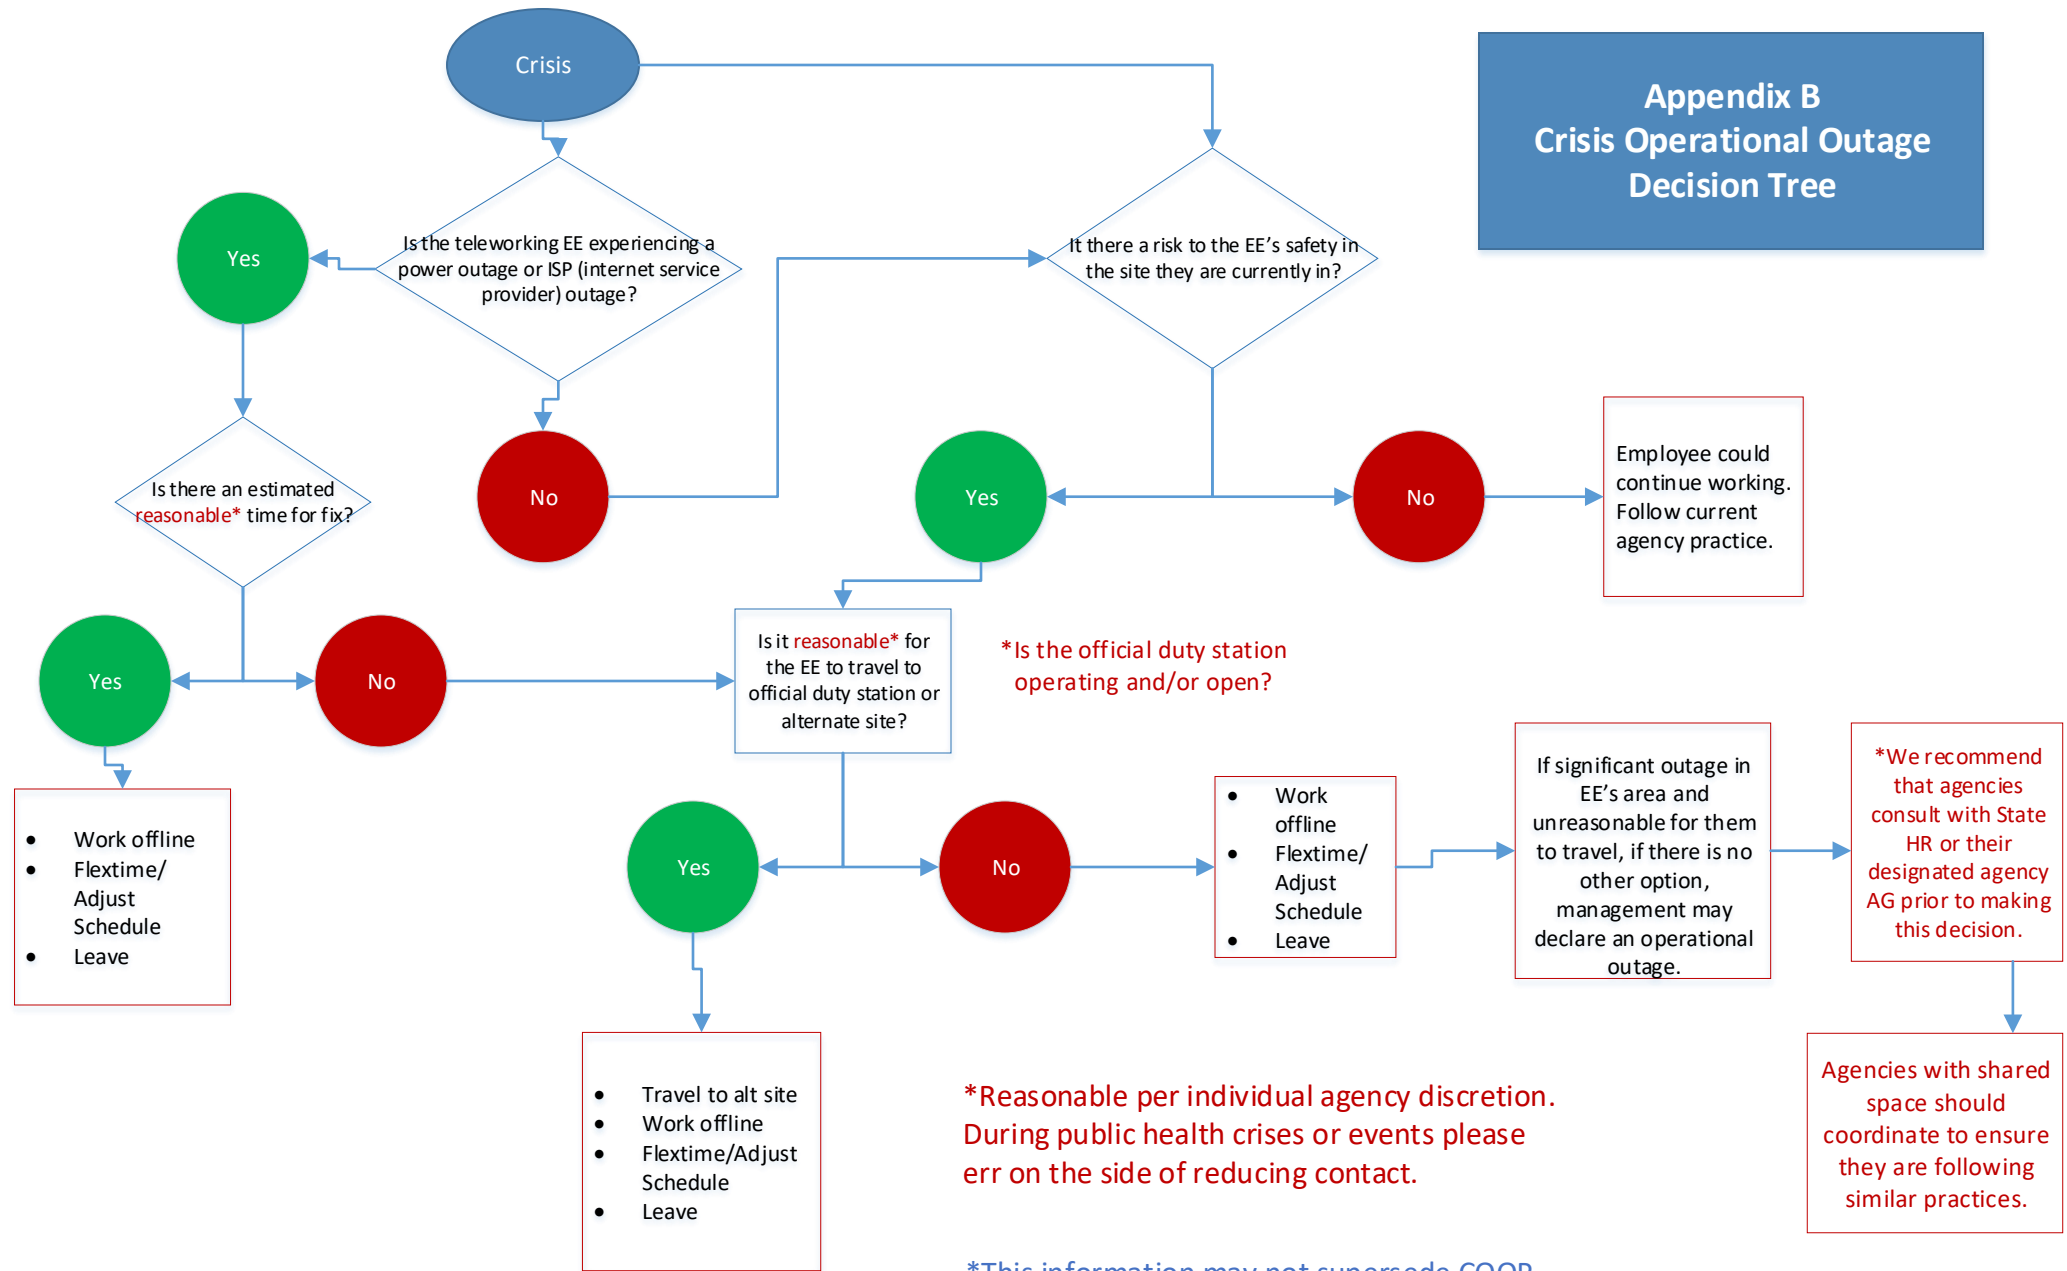

**Examples of crisis:**

- Wind storm
- Snow
- Flood
- Earthquake
- Tsunami
- Fire
- Volcano
- Power outage
- Internet (ISP) outage
- Network outage

Is the outage a network or internet failure? See Appendix A.

**Appendix B  
Crisis Operational Outage  
Decision Tree**

\*Reasonable per individual agency discretion. During public health crises or events please err on the side of reducing contact.

\*This information may not supersede COOP plans or current agency inclement weather policies or collective bargaining agreement language.